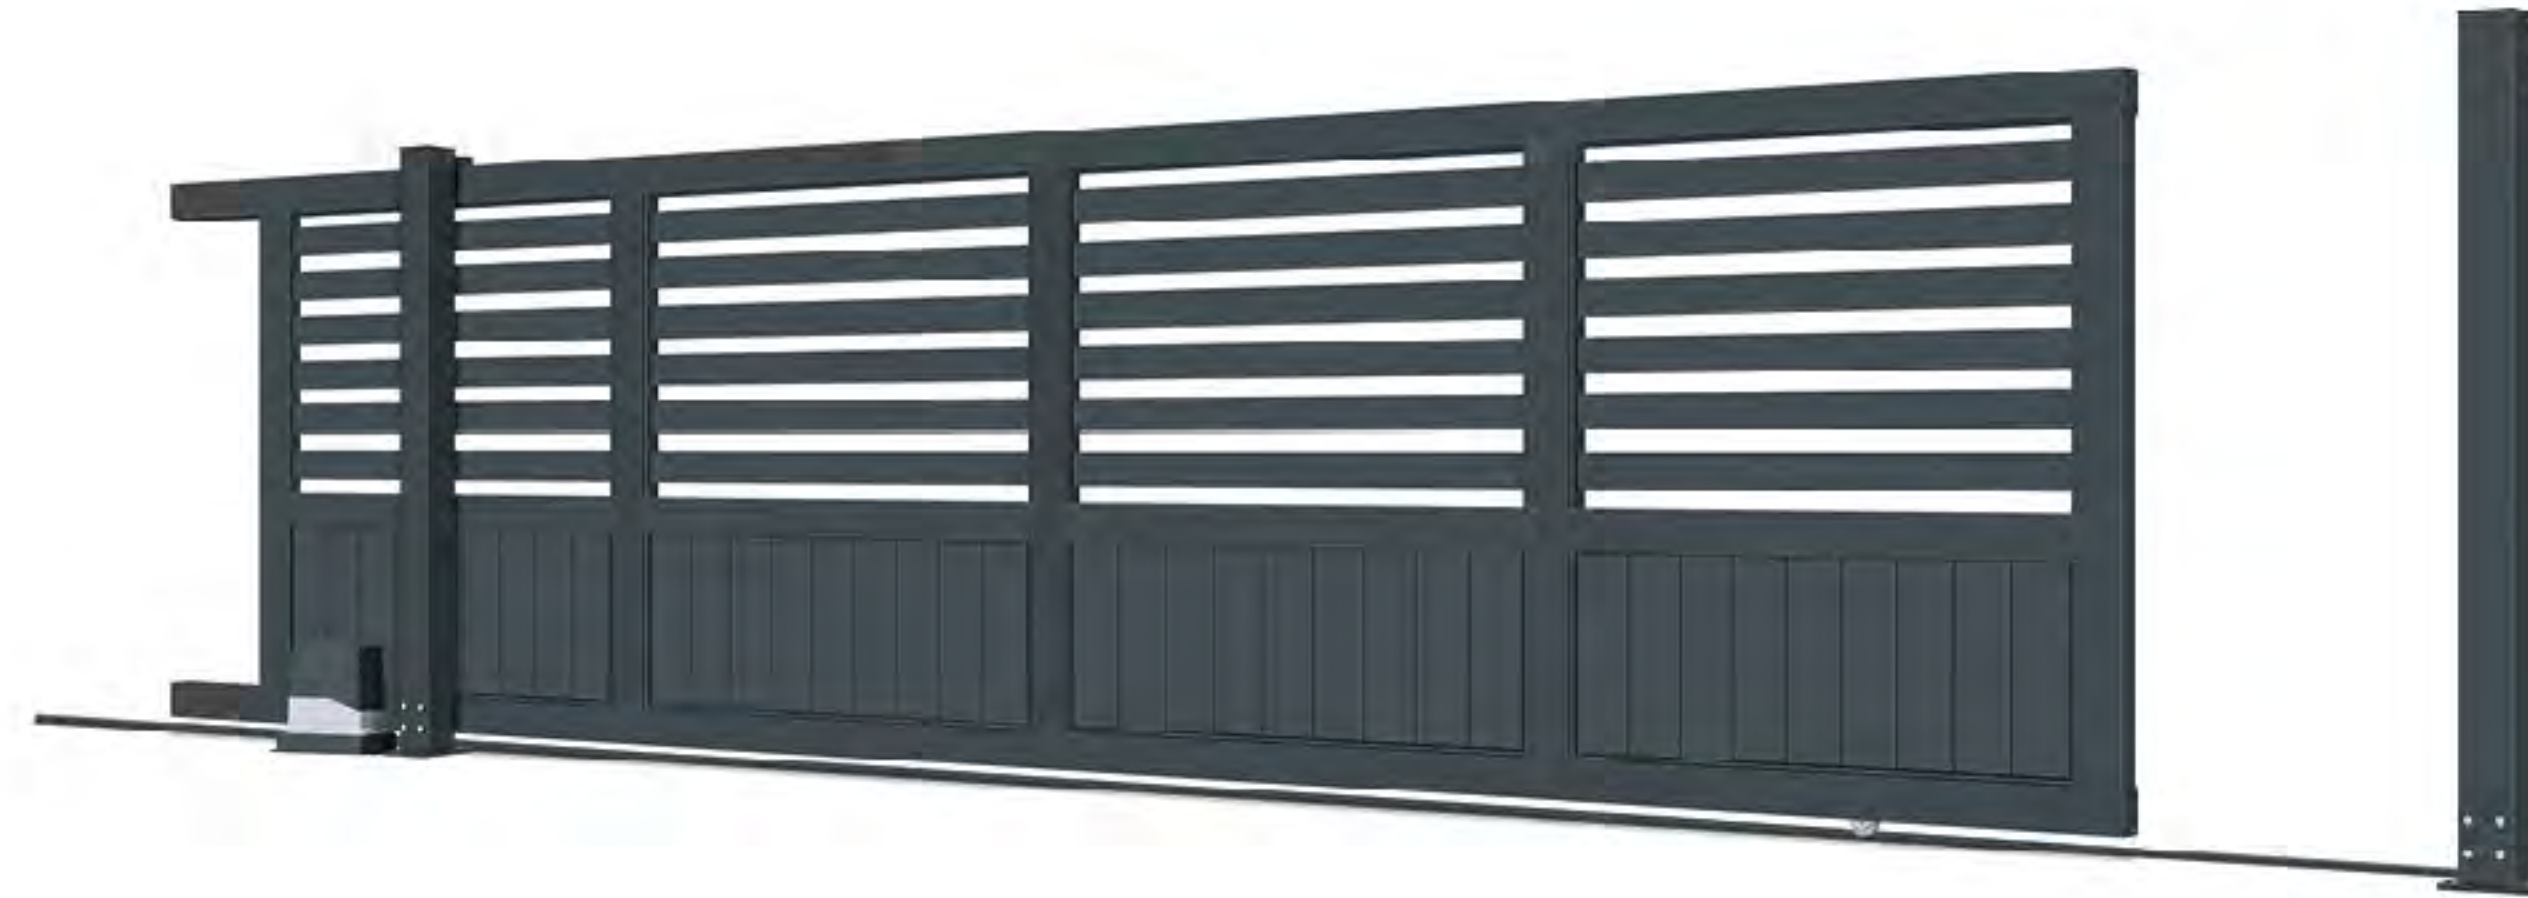

IHM-PY019

Standard Sliding Gate
平移门系列

半私密款式打造家居环境最佳搭配
Semi-private design, create excellent choice with courtyard