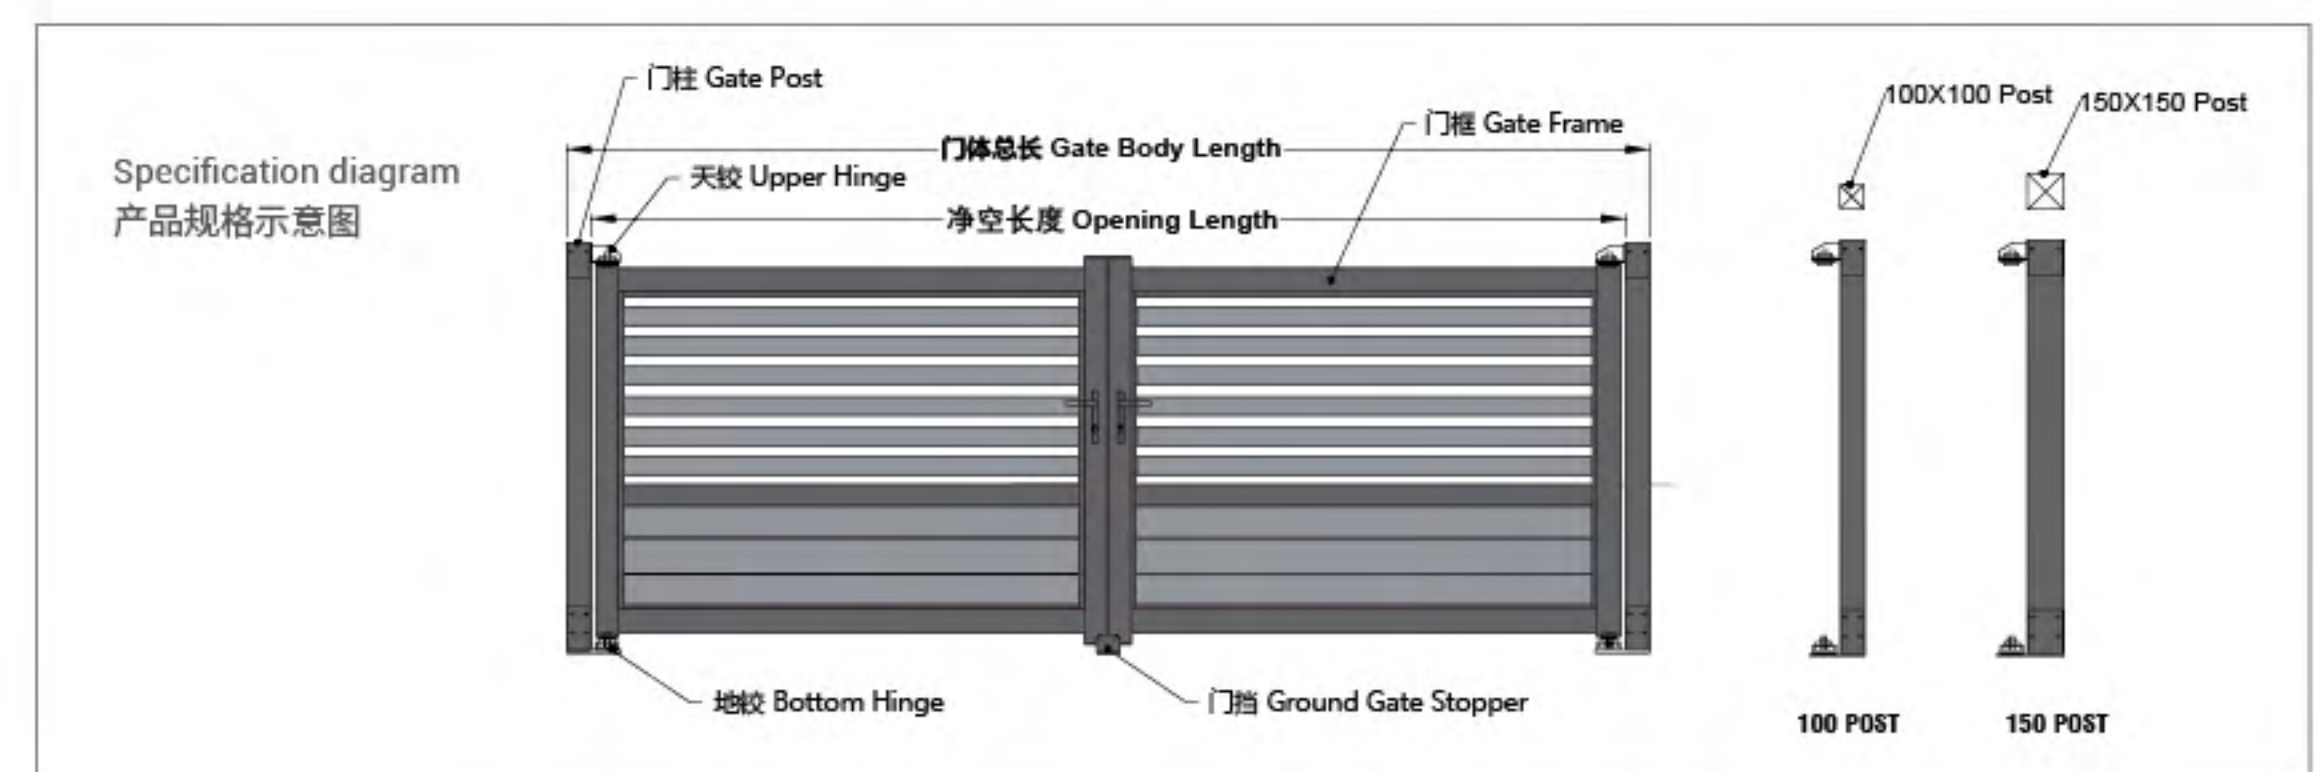

IHM-PK015

Swing Gate
平开门系列