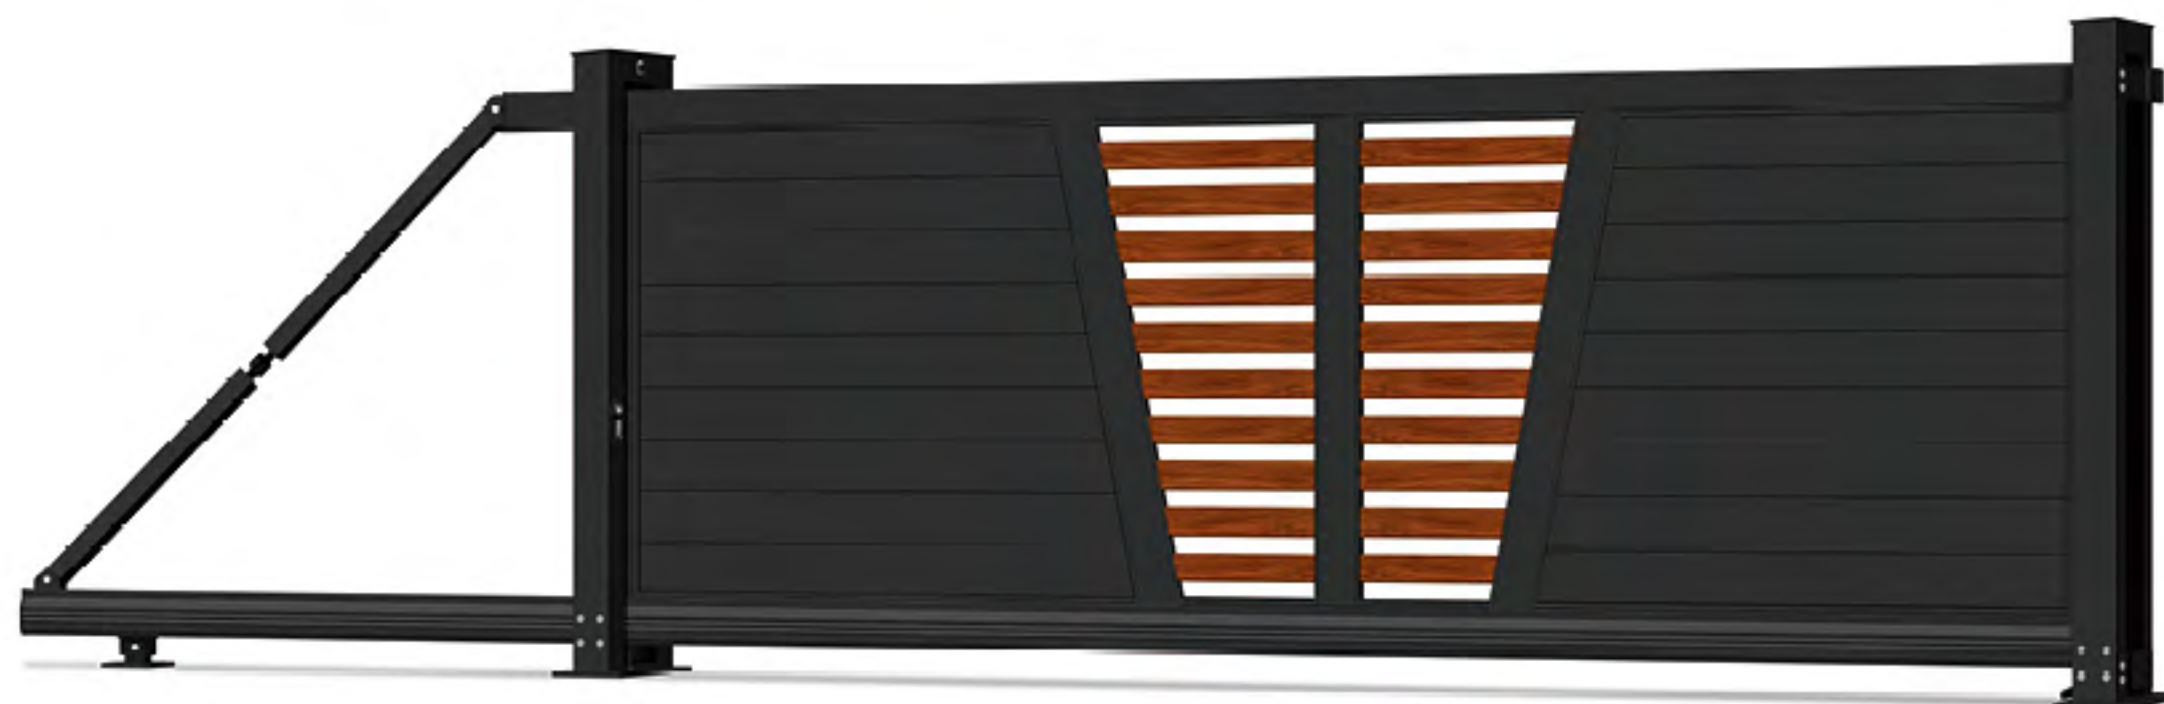

IHM-XF028

Cantilever Sliding Gate
悬浮门系列