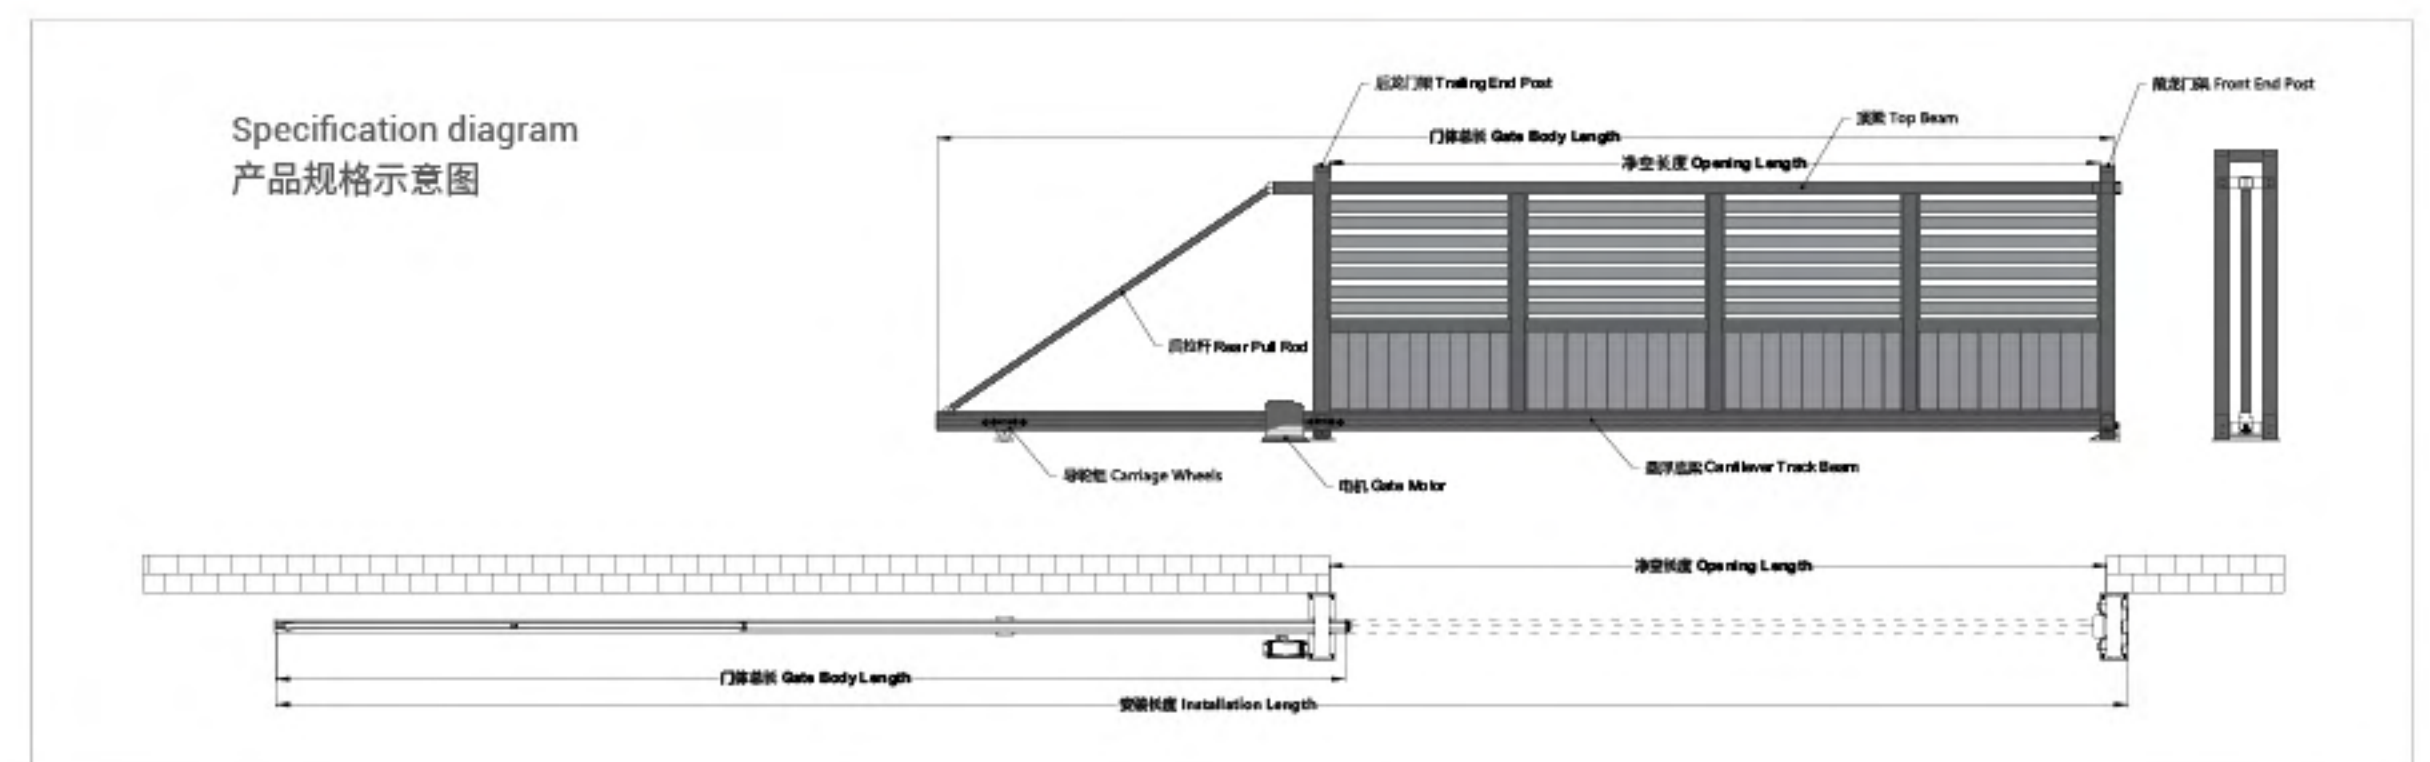

IHM-XF019

Cantilever Sliding Gate
悬浮门系列