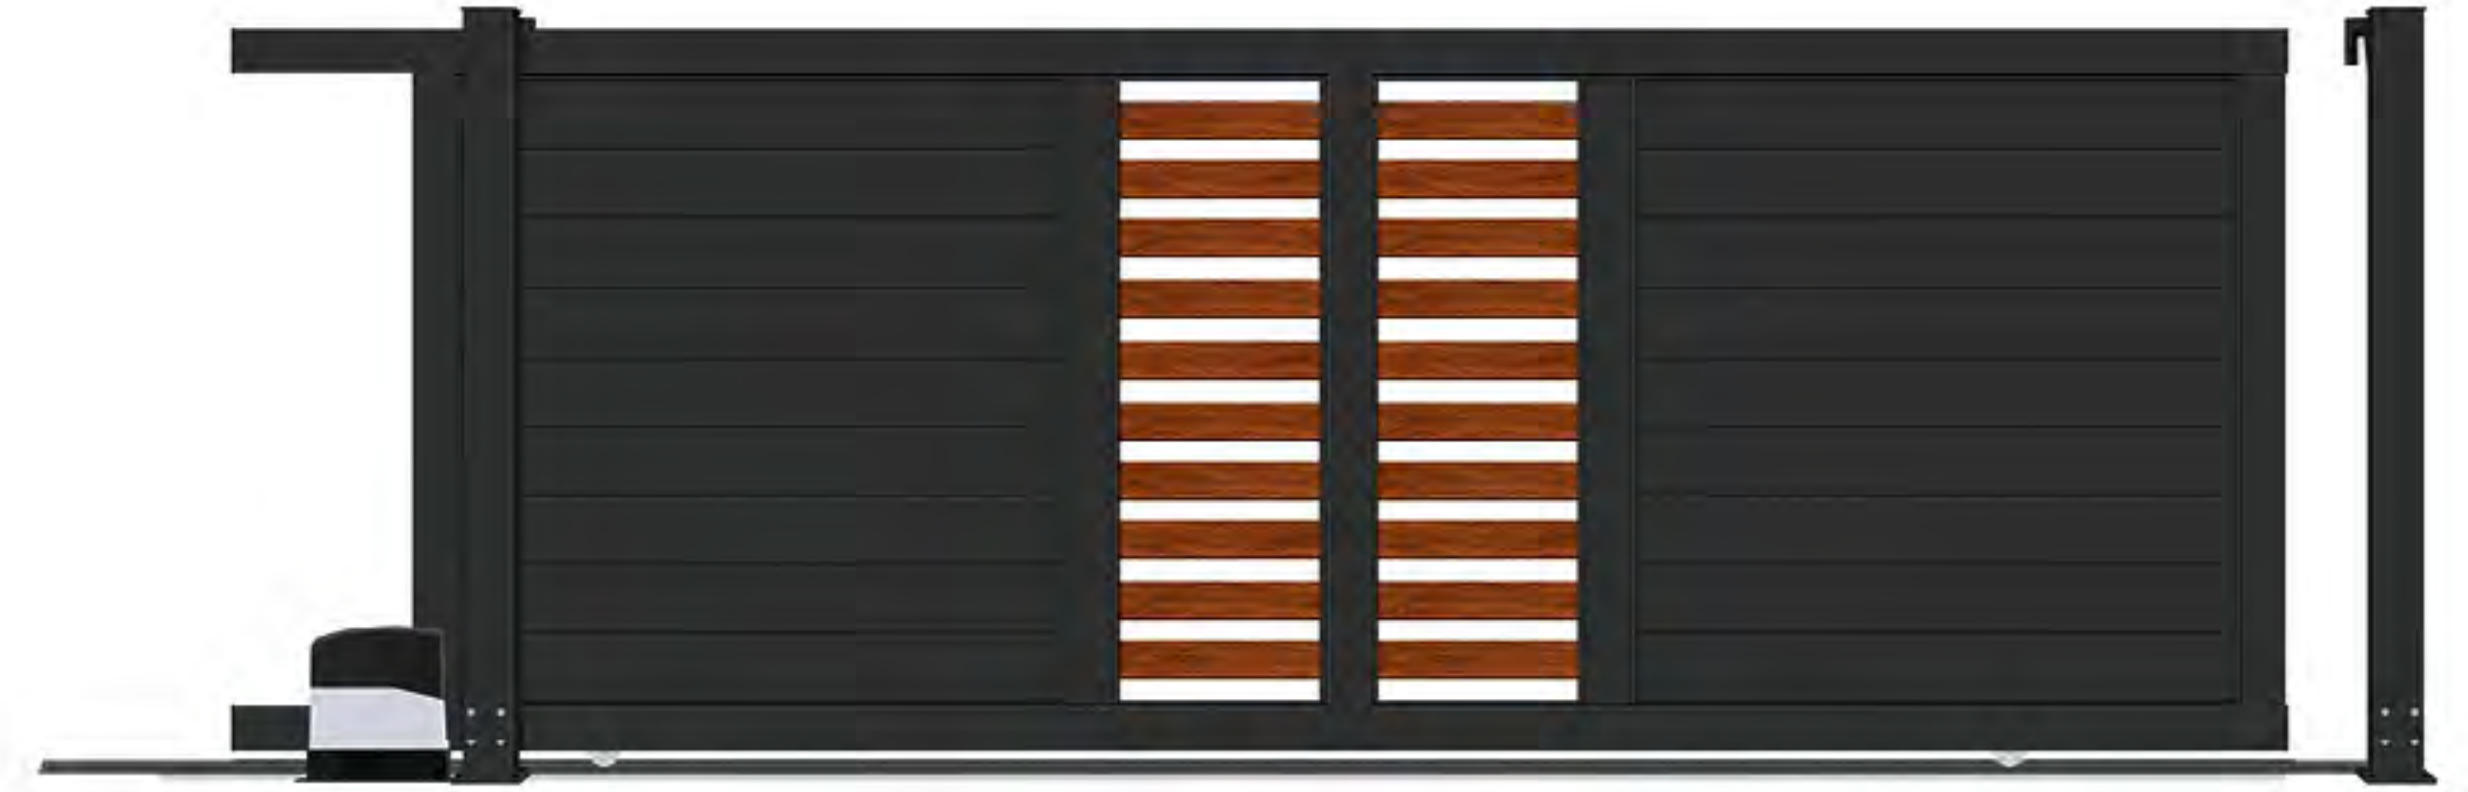

**IHM-PY016**

Standard Sliding Gate  
平移门系列

精雕细琢的条纹演绎时尚品味

The finely created stripes interpret the taste of fashion

**IHM-PY024**

Standard Sliding Gate  
平移门系列

线条简单，坚固、经济、实用。  
高度可根据客户要求定制

Gate is firm, economical, and practical with simple lines.  
The height can be customized as per customers