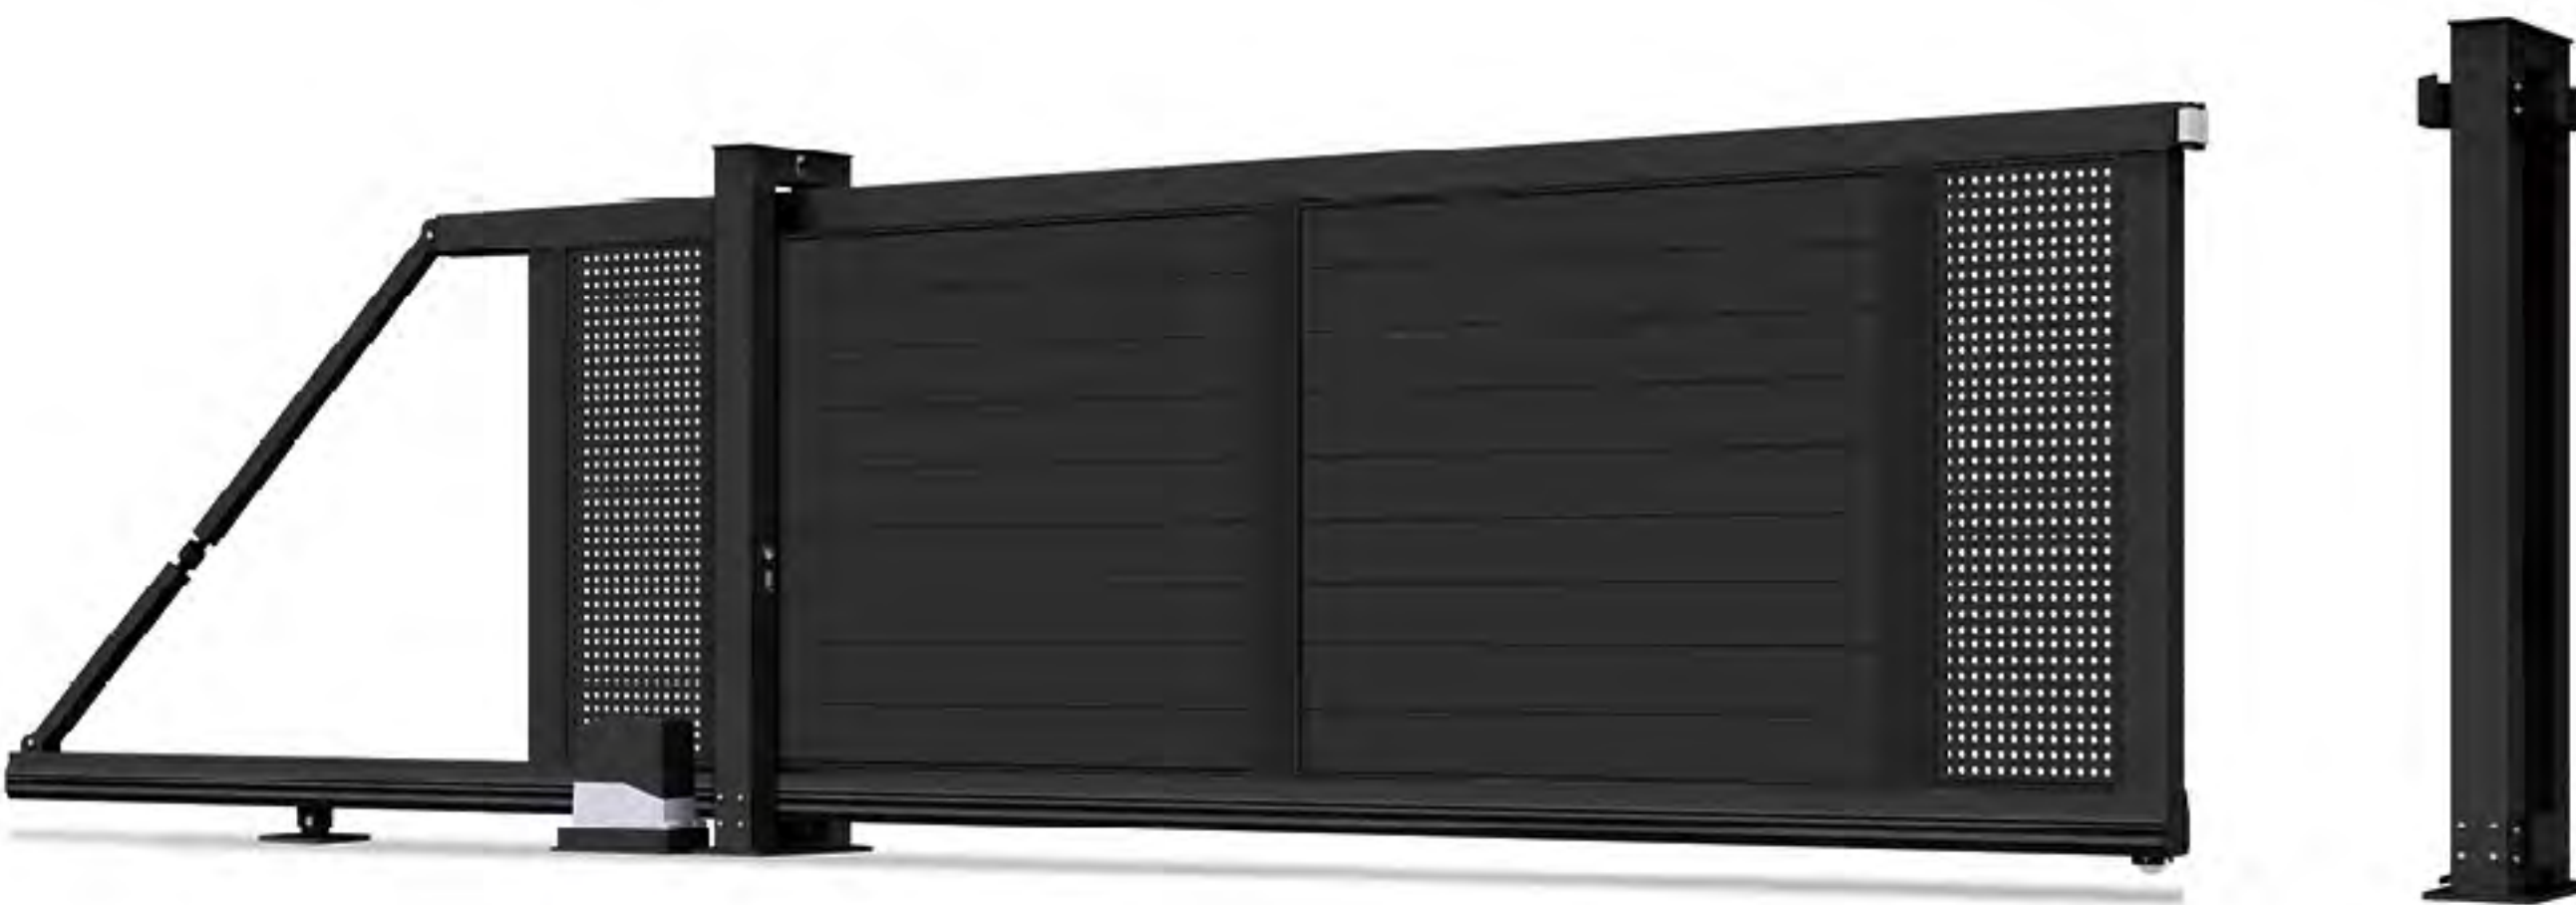

### IHOME 爱家 · 悬浮门系列

采用优质工业级 6063-T5 铝材拼装铆接而成，结构严密，安装简单，操作简便。  
门体采用螺丝隐藏式结构设计，既牢固又美观大气。  
净空长度按具体工程项目要求和个性化需求，为您量身定制。

Excellent industrial-grade aluminum alloy 6063-T5 adopts reasonable structure and unique design.  
Assembling and riveted gate bodies are easy to install.  
Hidden screw structure supplies you with solid, dustproof and generous.  
Exclusive made to your clearance opening measurements according to real project.

### IHM-XF021

Cantilever Sliding Gate  
悬浮门系列

Specification diagram  
产品规格示意图

**IHM-XF029**

Cantilever Sliding Gate  
悬浮门系列

悬浮平移，不需地面轨道，适应多样复杂场景。  
Suspension linear sliding without track, widely used in the complex environment.

**IHM-XF027**

Cantilever Sliding Gate  
悬浮门系列

精雕铝板，迎合业主喜爱偏好，个性化定制。  
Precision-carved aluminum panels cater to the owners' preferences and personalization.

**IHM-XF023**

Cantilever Sliding Gate  
悬浮门系列

U 型门柱，更牢固稳定；搭载红外防撞探头，更安全智能。  
Indestructible U-shaped post equipped with anti-collision infrared sensor more secure and smarter.