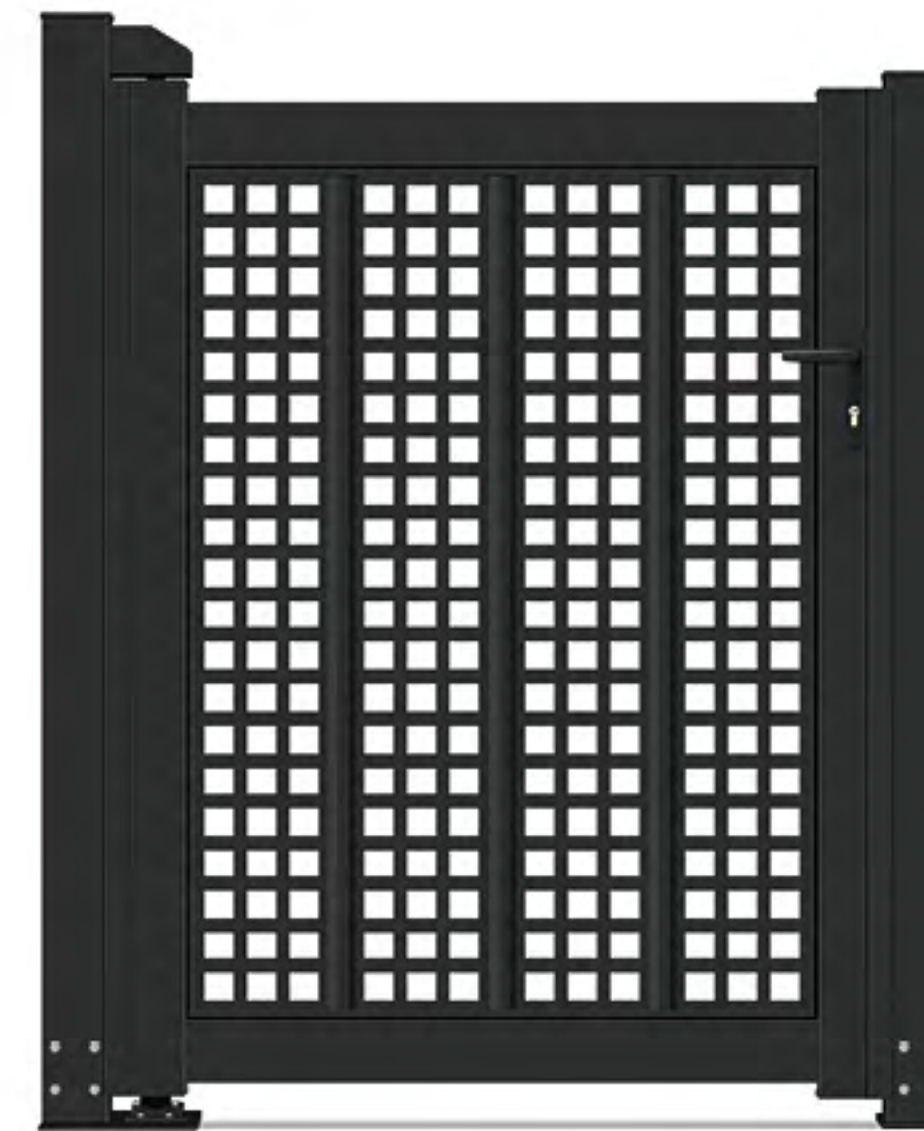

Pedestrian Gate  
单开门系列

仿木和树状雕刻板创造独一无二的设计  
Wood-like and tree-shaped carving features to create a unique one-of-a-kind design.

IHM-DK011

Pedestrian Gate  
单开门系列

IHM-DK035

Pedestrian Gate  
单开门系列

IHM-DK032

Pedestrian Gate  
单开门系列