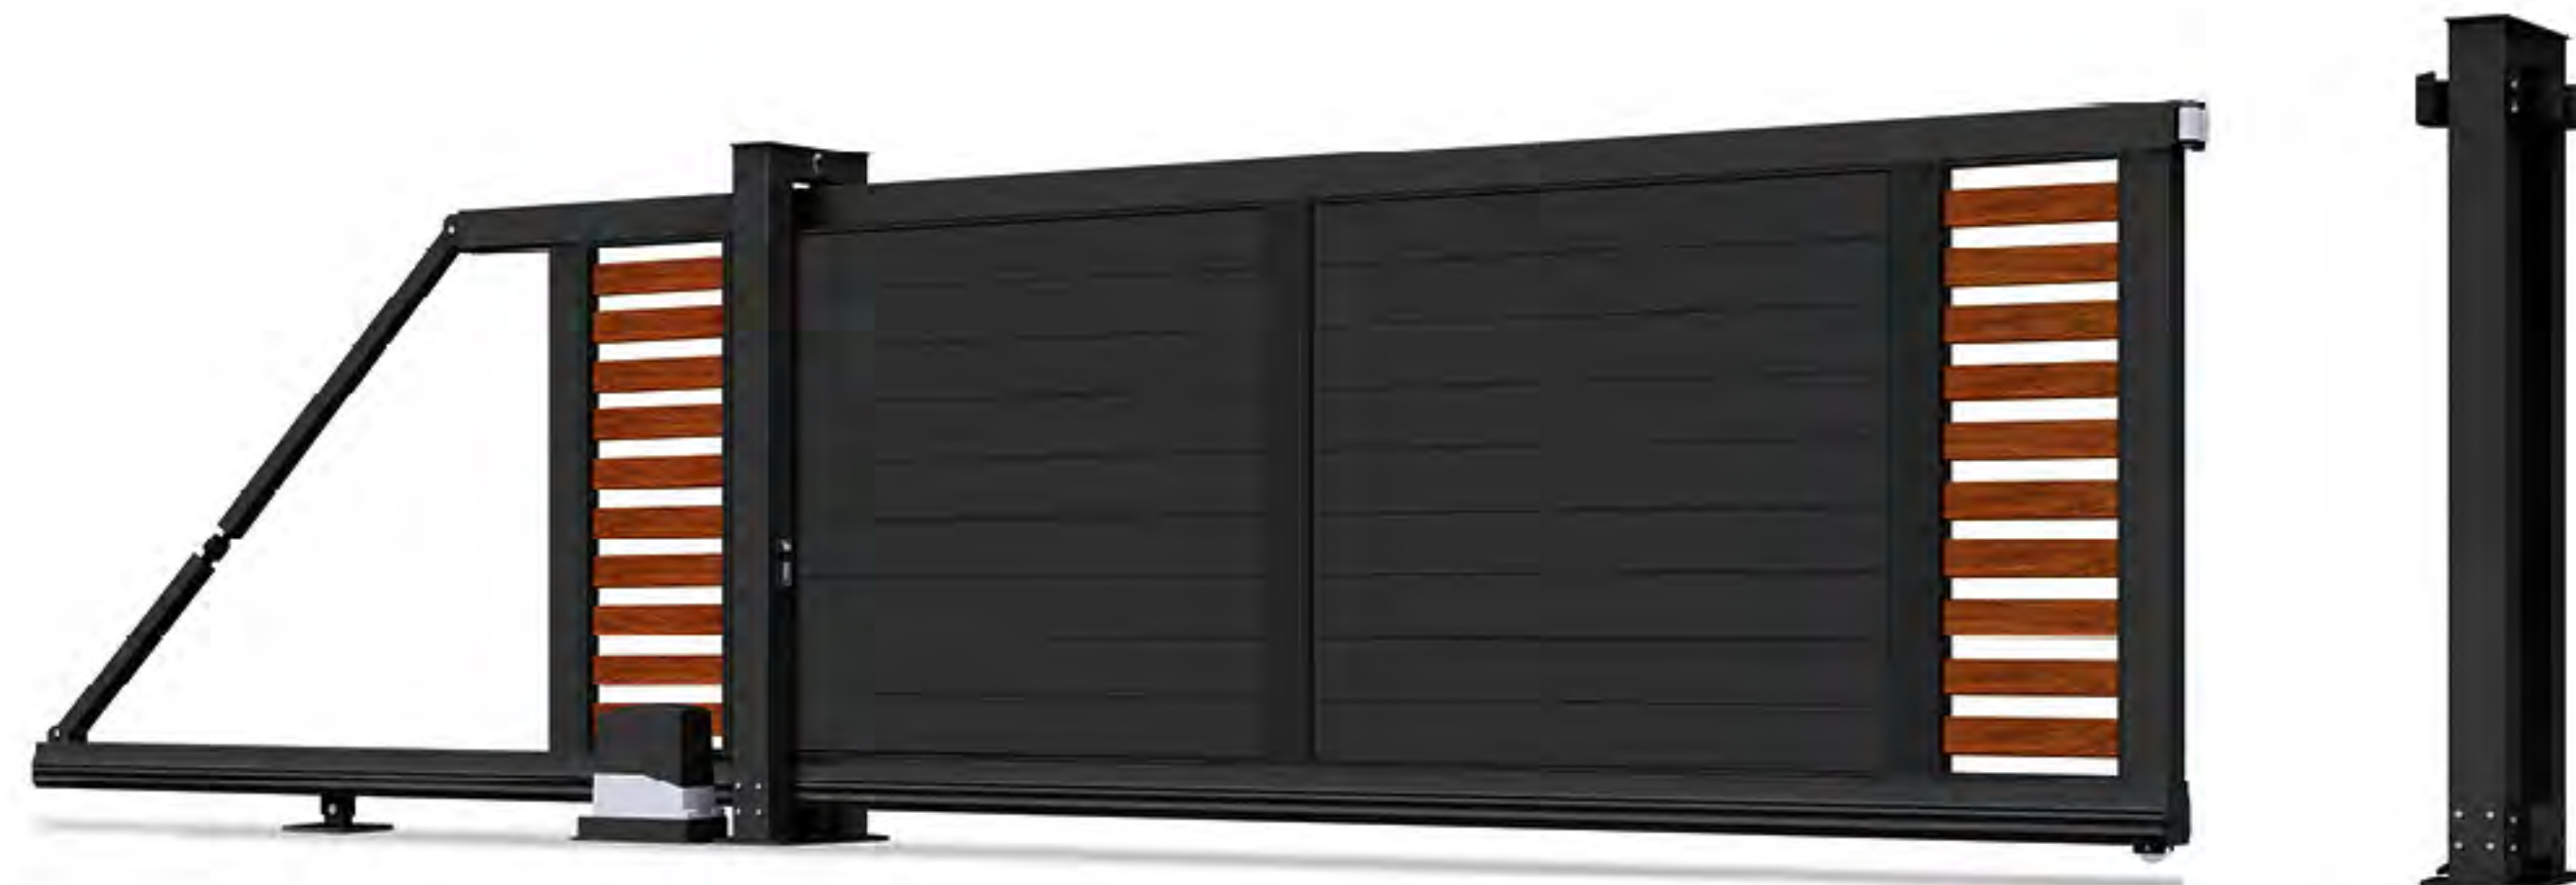

### IHM-XF021

Cantilever Sliding Gate  
悬浮门系列

Specification diagram  
产品规格示意图

**IHM-XF029**

Cantilever Sliding Gate  
悬浮门系列

悬浮平移，不需地面轨道，适应多样复杂场景。  
Suspension linear sliding without track, widely used in the complex environment.

**IHM-XF027**

Cantilever Sliding Gate  
悬浮门系列

精雕铝板，迎合业主喜爱偏好，个性化定制。  
Precision-carved aluminum panels cater to the owners' preferences and personalization.

**IHM-XF023**

Cantilever Sliding Gate  
悬浮门系列

U 型门柱，更牢固稳定；搭载红外防撞探头，更安全智能。  
Indestructible U-shaped post equipped with anti-collision infrared sensor more secure and smarter.