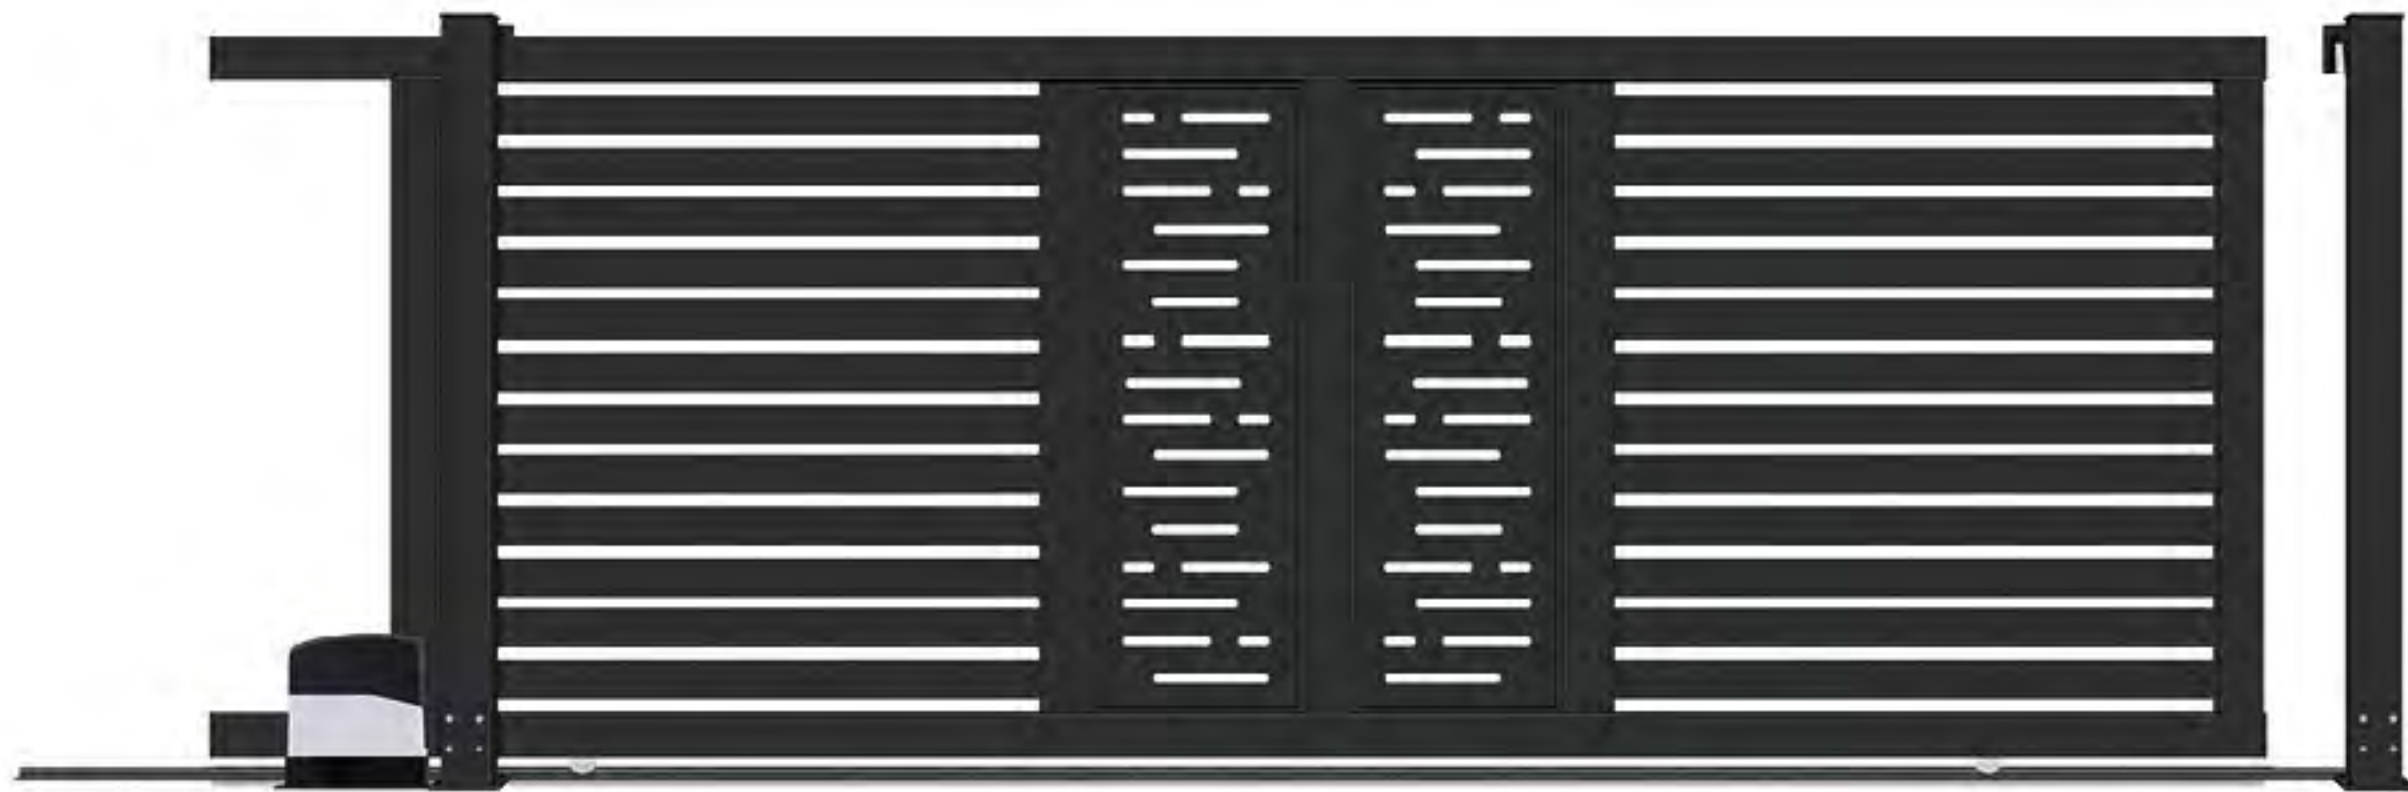

**IHM-PY016**

Standard Sliding Gate  
平移门系列

精雕细琢的条纹演绎时尚品味

The finely created stripes interpret the taste of fashion

**IHM-PY024**

Standard Sliding Gate  
平移门系列

线条简单，坚固、经济、实用。  
高度可根据客户要求定制

Gate is firm, economical, and practical with simple lines.  
The height can be customized as per customers