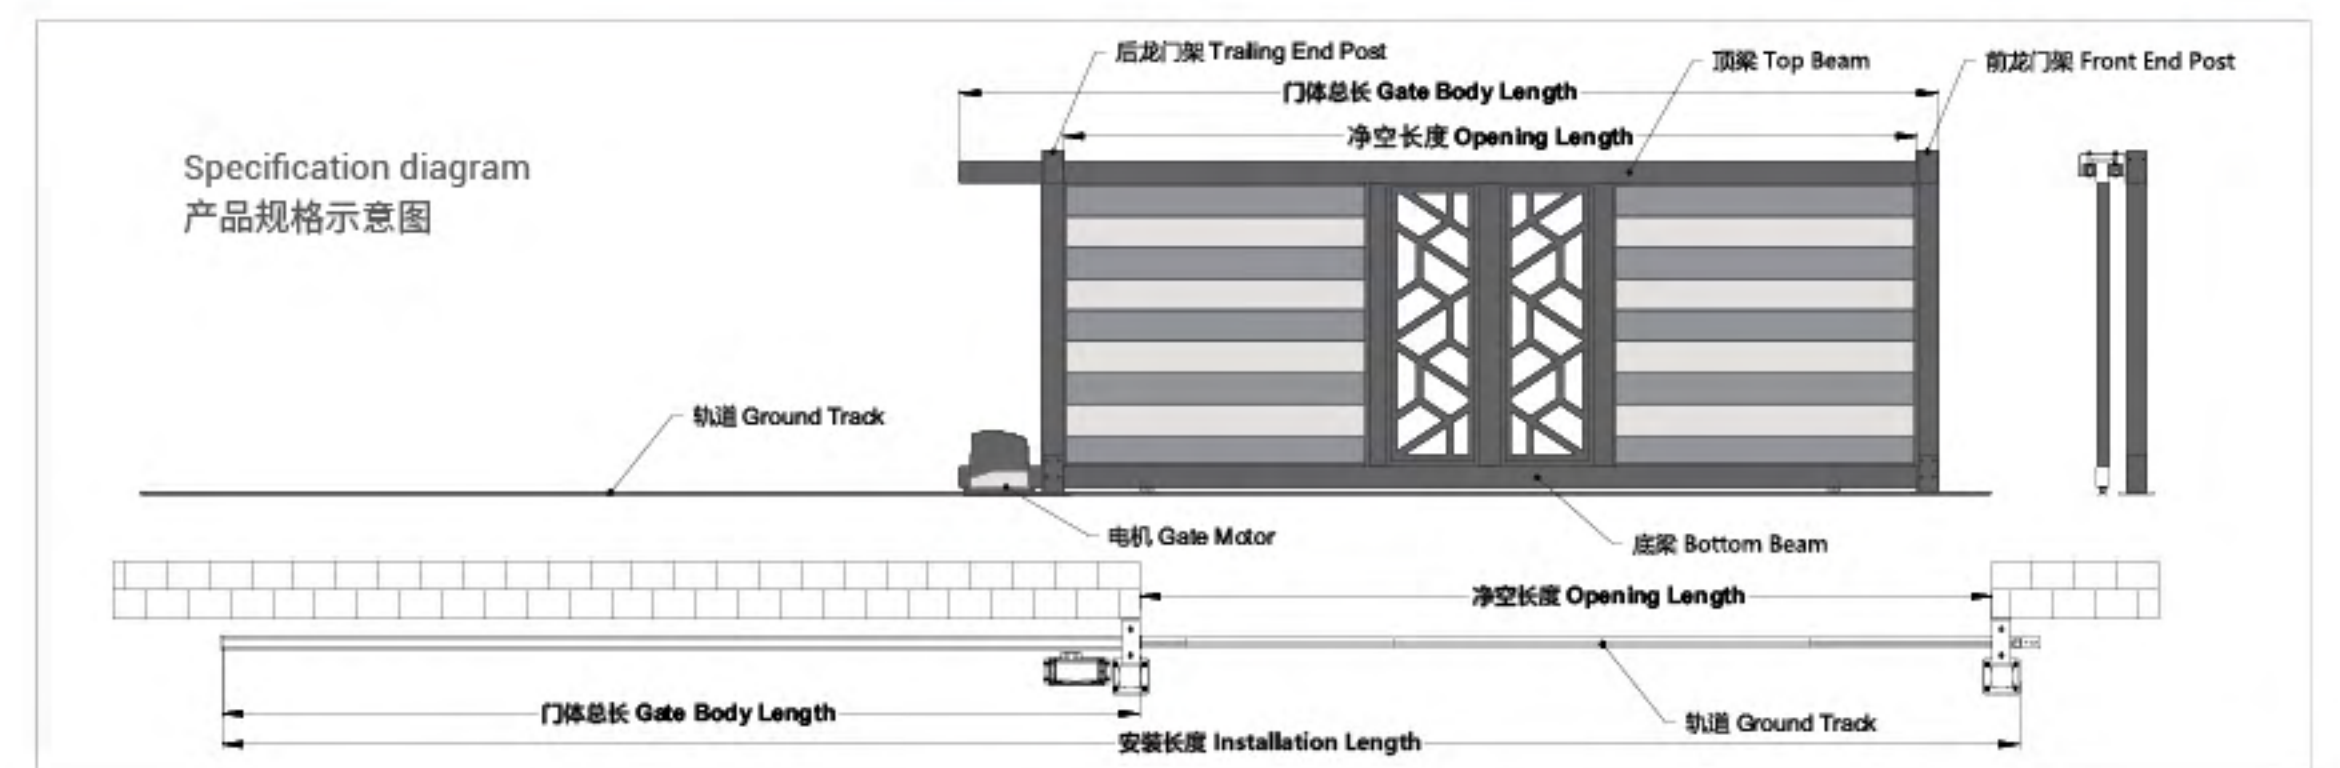

IHM-PY037
Standard Sliding Gate
平移门系列