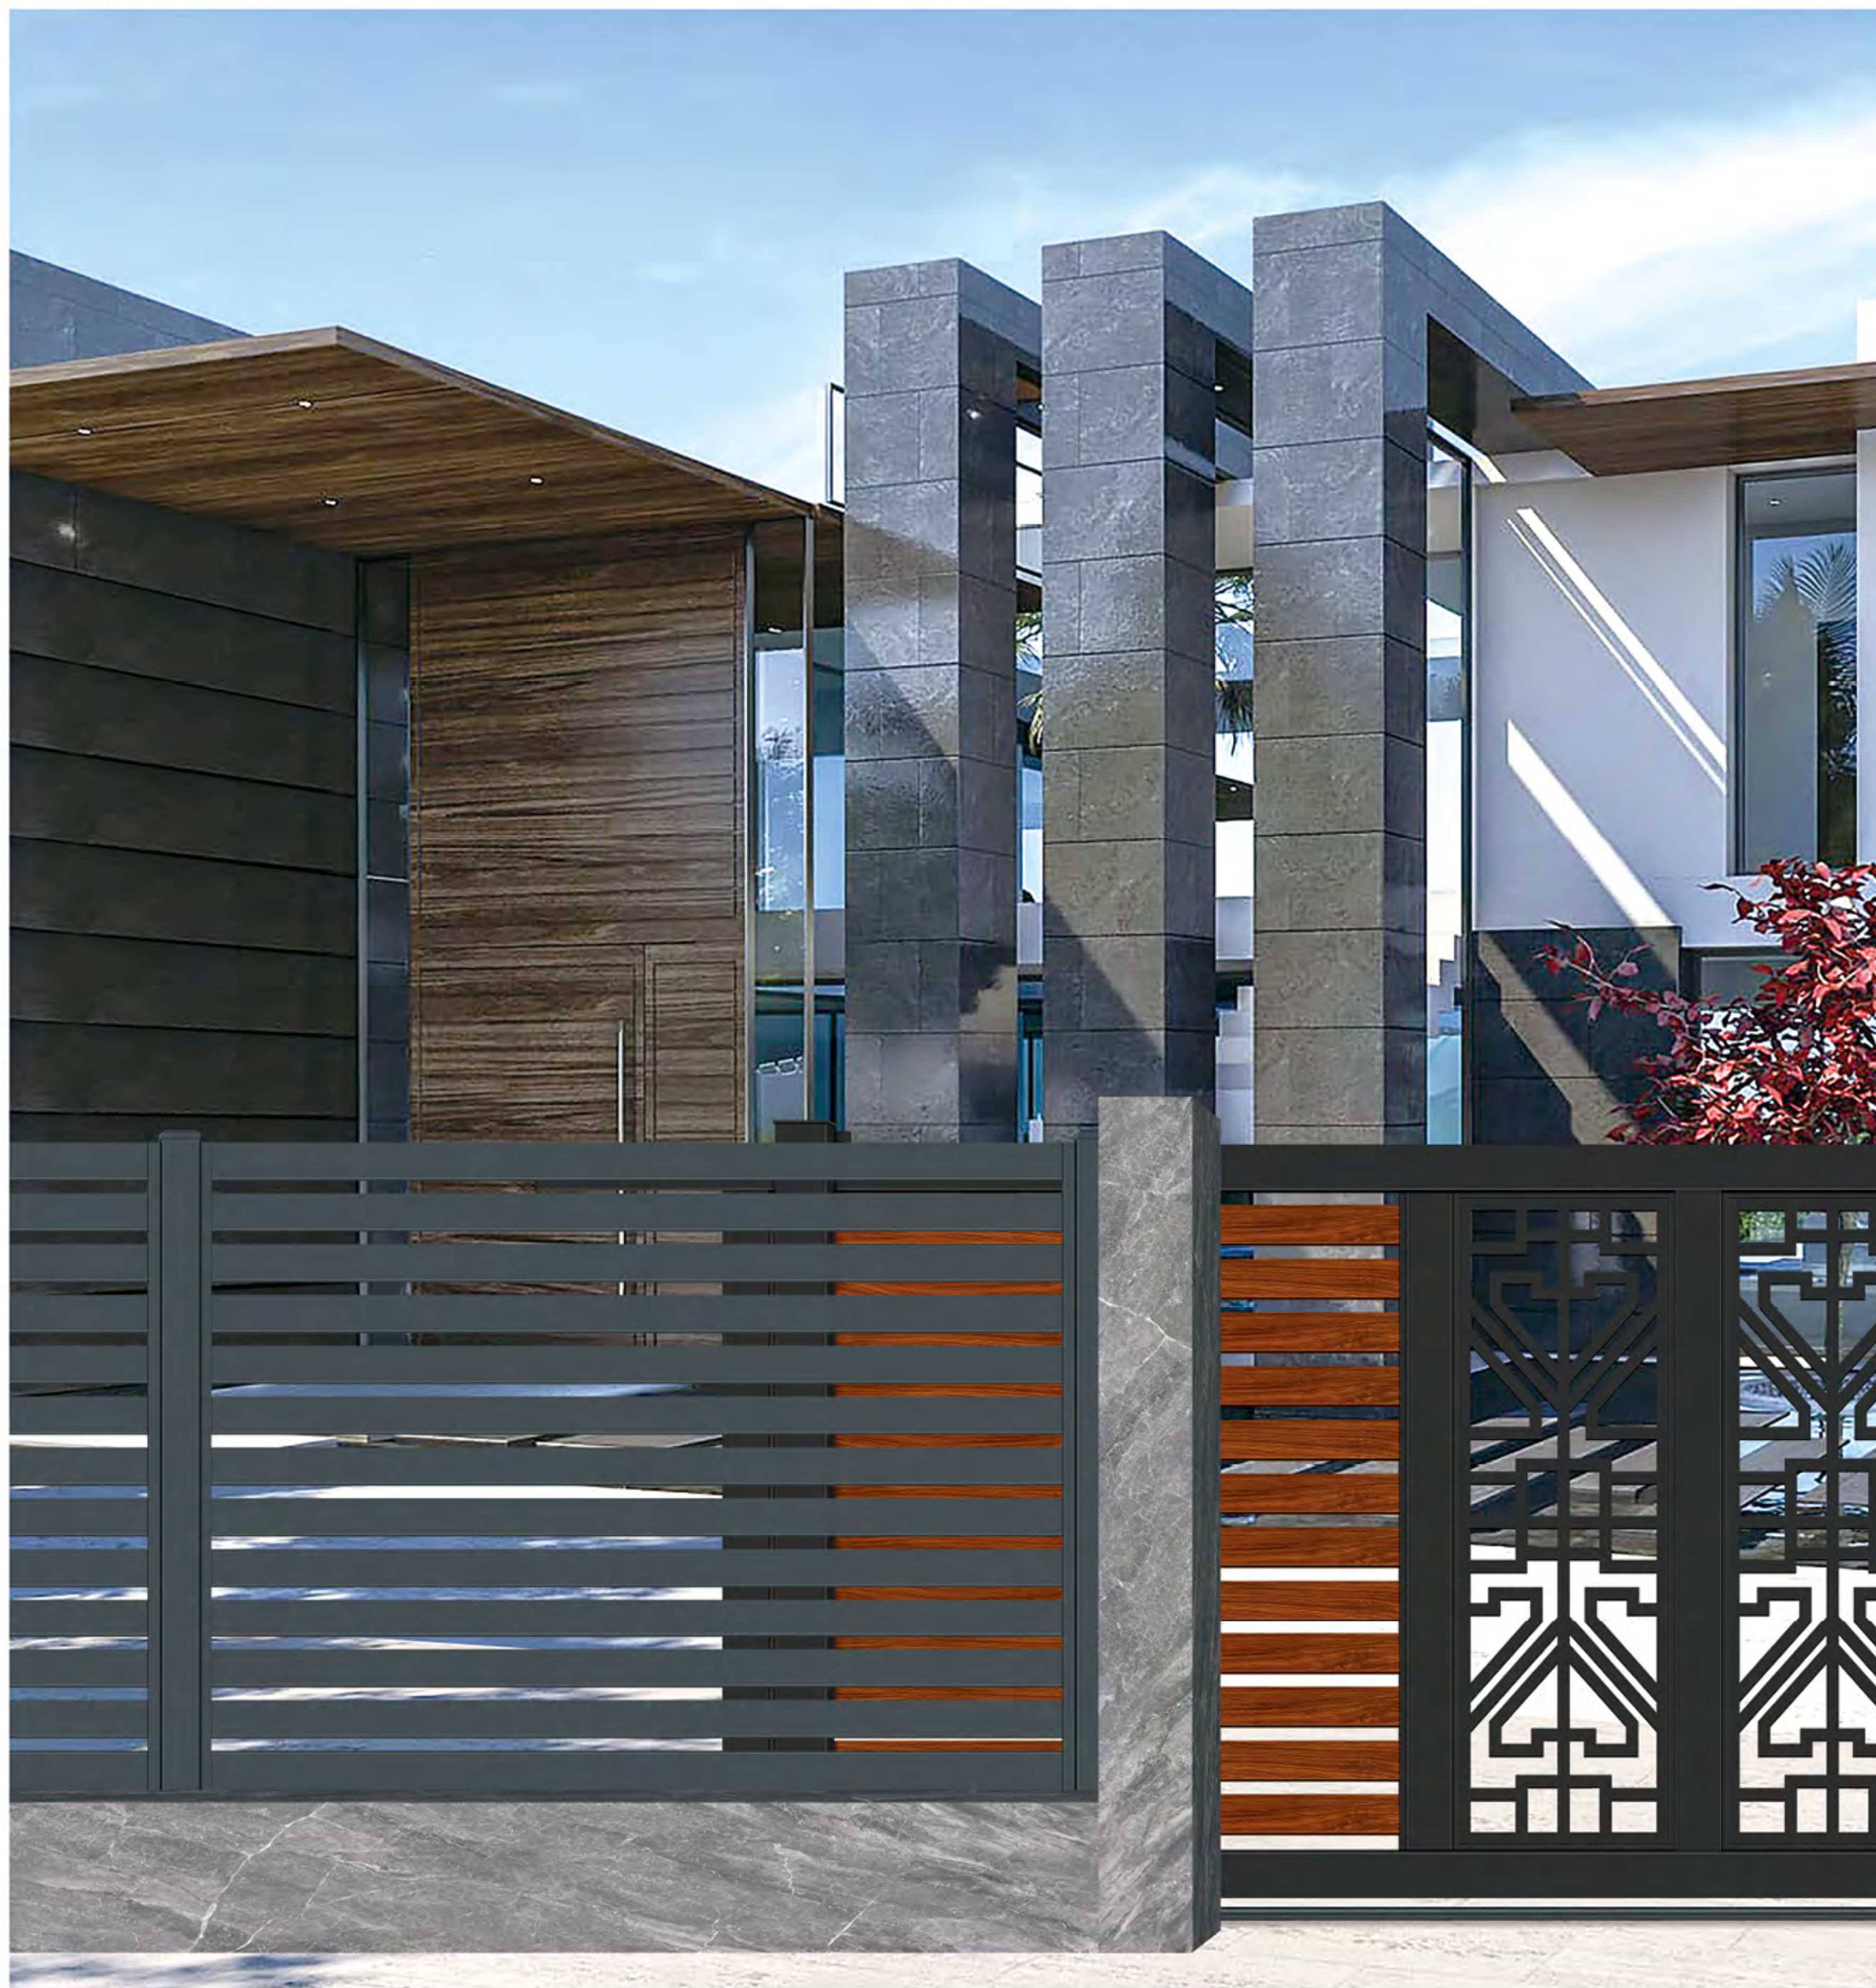

IHOME 爱家

STANDARD SLIDING GATE 平移 庭院门

每道工序、环节，都有一群兢兢业业的人把控

门体采用铝型材制造而成，不生锈，无焊接，精良的拼接设计，简单的结构形式，性能卓越。安装简便，适应性强，电机过载保护。手动离合，运行稳定、安静、顺畅、安全性能高，故障率极低。

Every process and craftsmanship is controlled by experienced craftsmen.

The door gate is made of aluminum profile, no rust, no welding, sophisticated splicing design, simple structure and excellent performance. Easy installation, strong adaptability, motor overload protection. Manual clutch, stable, quiet, smooth operation, high safety performance, and extremely low failure rate.