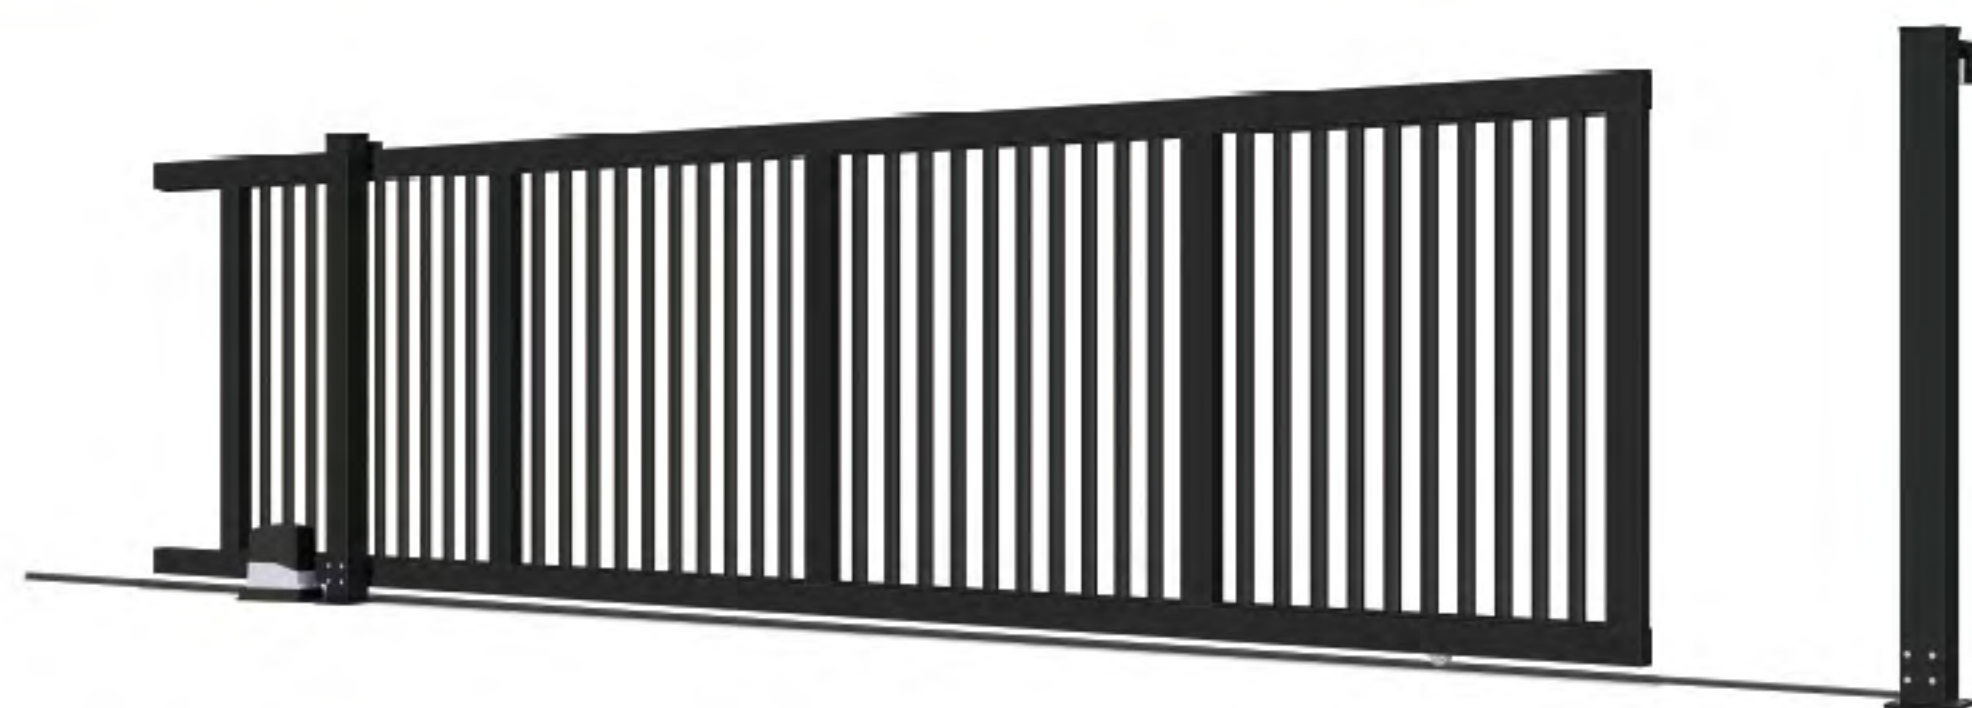

**IHM-PY016**

Standard Sliding Gate  
平移门系列

精雕细琢的条纹演绎时尚品味

The finely created stripes interpret the taste of fashion

**IHM-PY024**

Standard Sliding Gate  
平移门系列

线条简单，坚固、经济、实用。  
高度可根据客户要求定制

Gate is firm, economical, and practical with simple lines.  
The height can be customized as per customers

**IHM-PY028**

Standard Sliding Gate  
平移门系列

充满韵律感的线条设计，使空间时尚简洁

The rhythmic line design makes the space fashionable and  
concise

所谓经典，是耐得住时间的终极考验，经得起人们时过境迁的目光再审视  
The so-called classics. It is the ultimate test of time, and it can withstand people's changing eyes.