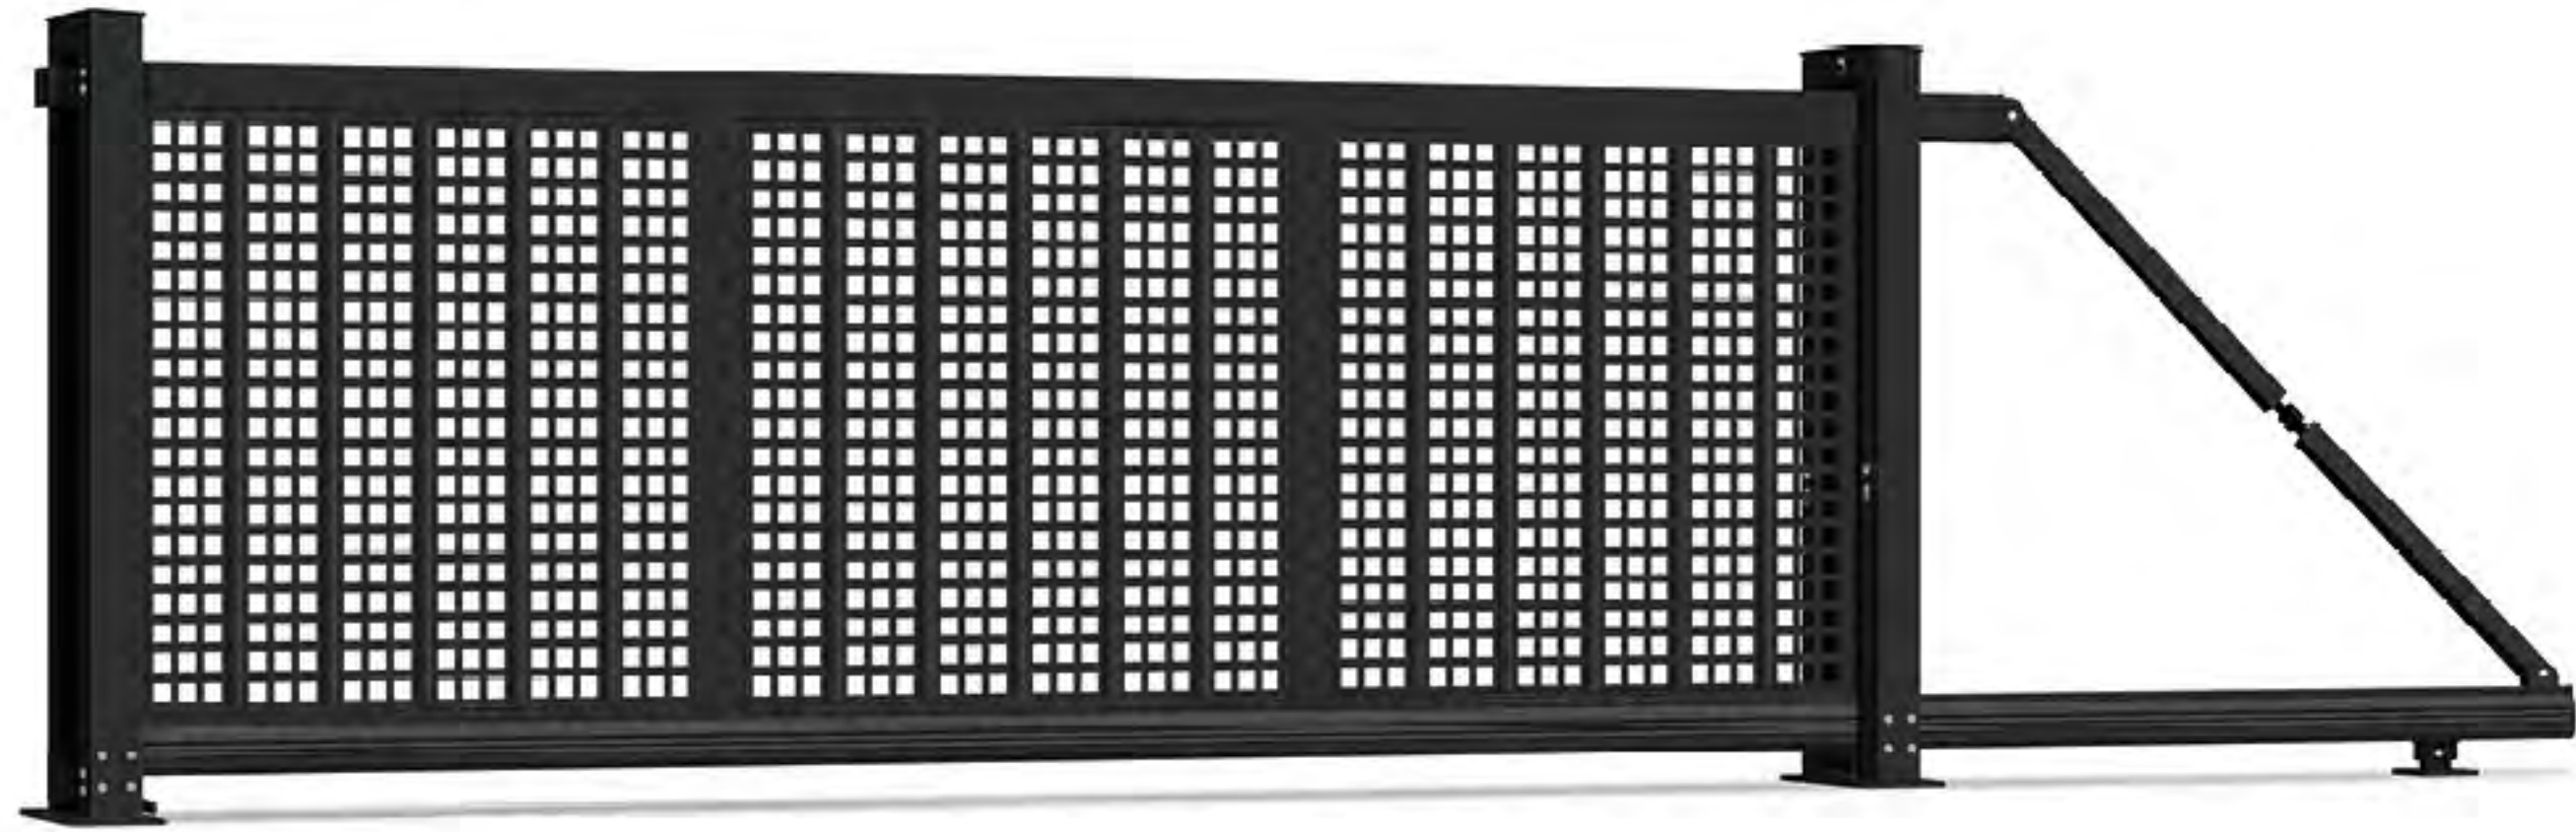

IHM-XF032

Cantilever Sliding Gate
悬浮门系列

多种孔洞的造型可以选择定制
Full of holes, texture, pattern design is customizable