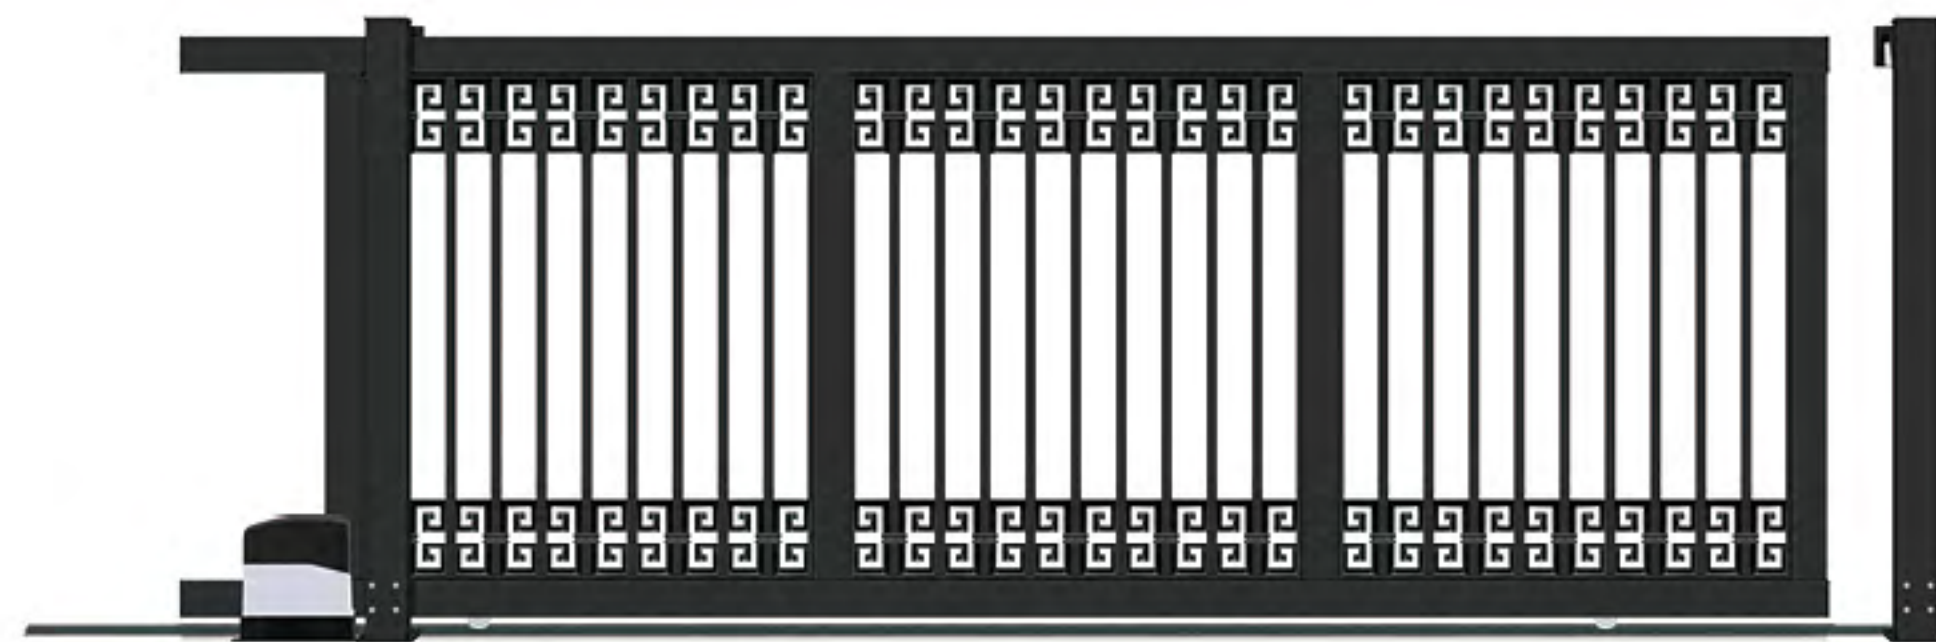

IHM-PY034

Standard Sliding Gate
平移门系列