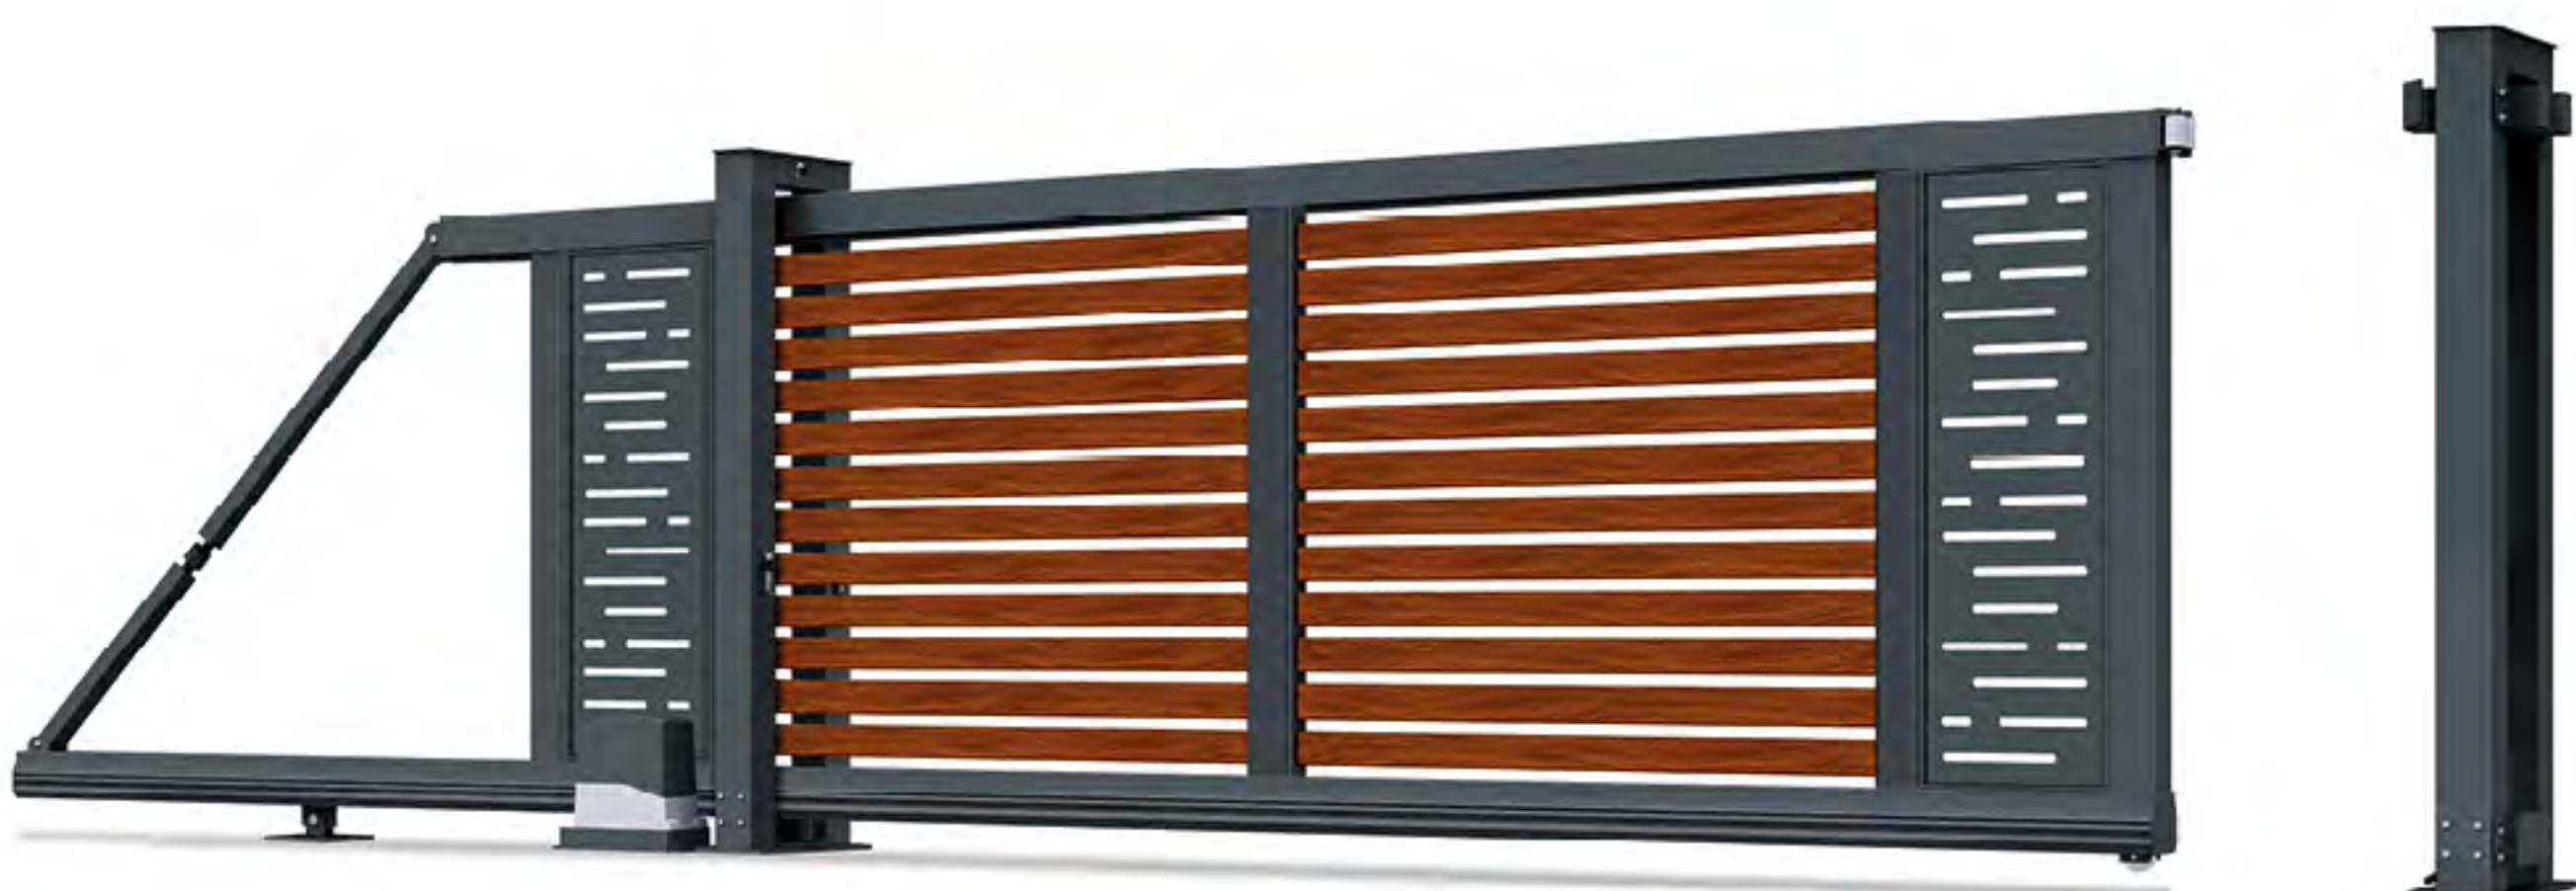

IHM-XF025

Cantilever Sliding Gate
悬浮门系列

铝型材热转印木纹对比传统木材或塑料具有坚固、防虫、防腐的极大优势。
Compared with traditional wood or plastic, the thermal transfer wood grain of aluminum profile has great advantages of strong, insect-proof and anti-corrosion.