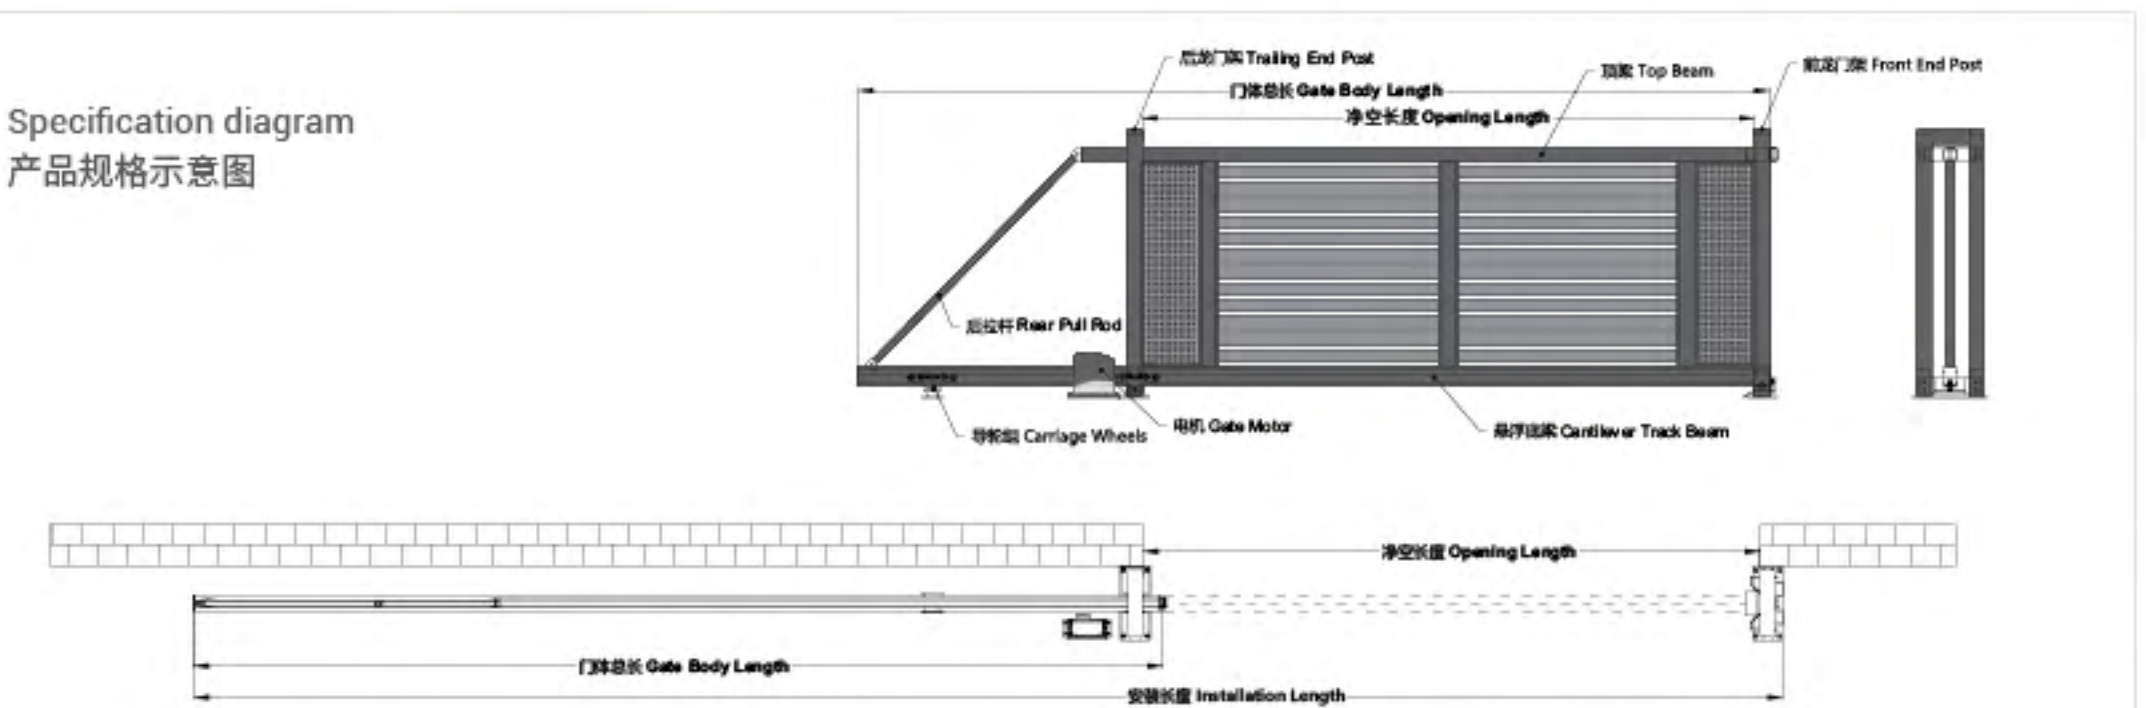

Specification diagram
产品规格示意图