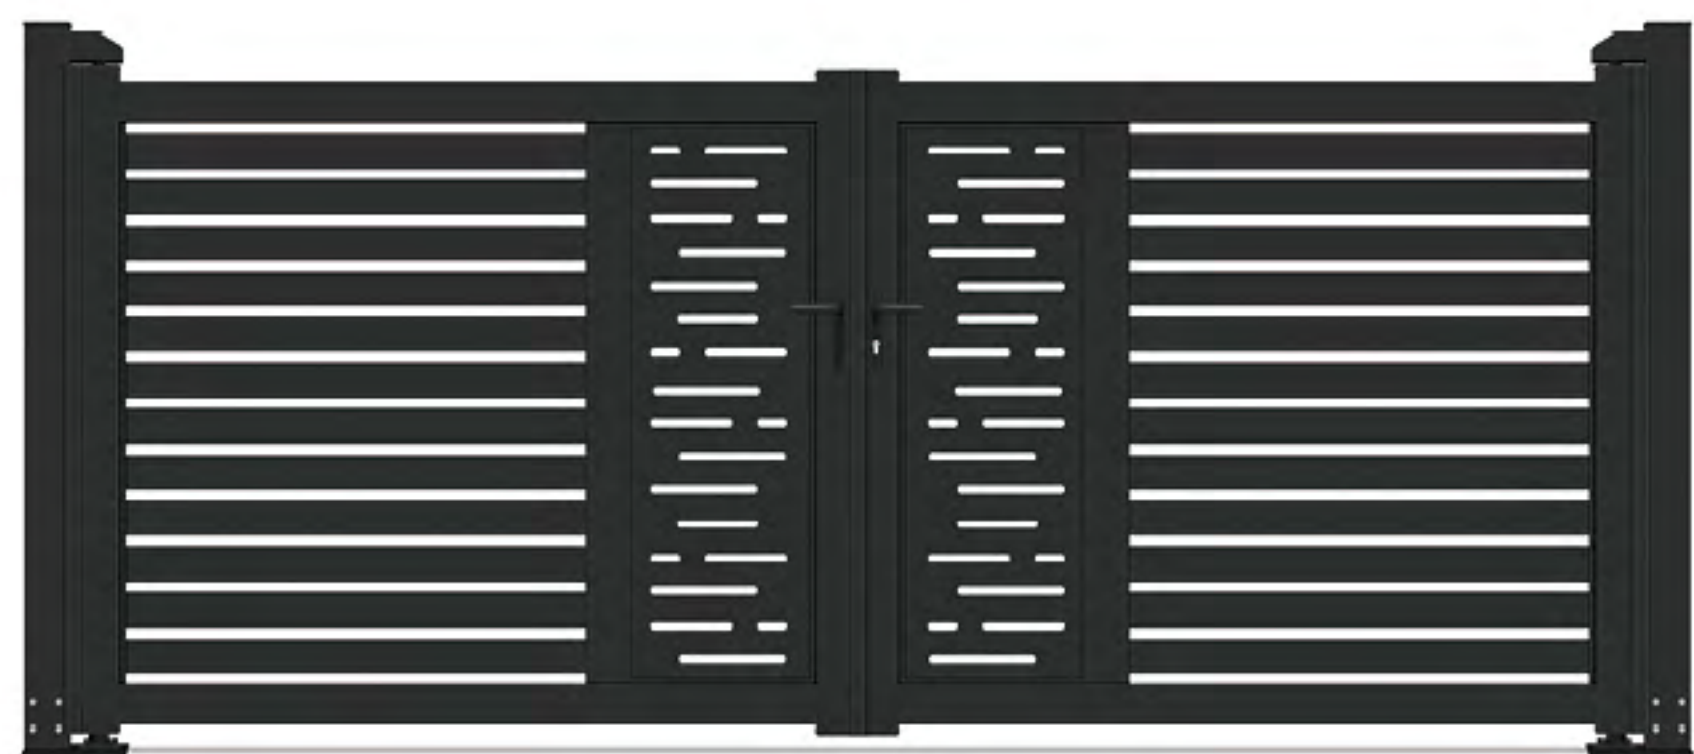

IHM-PK024

Swing Gate
平开门系列