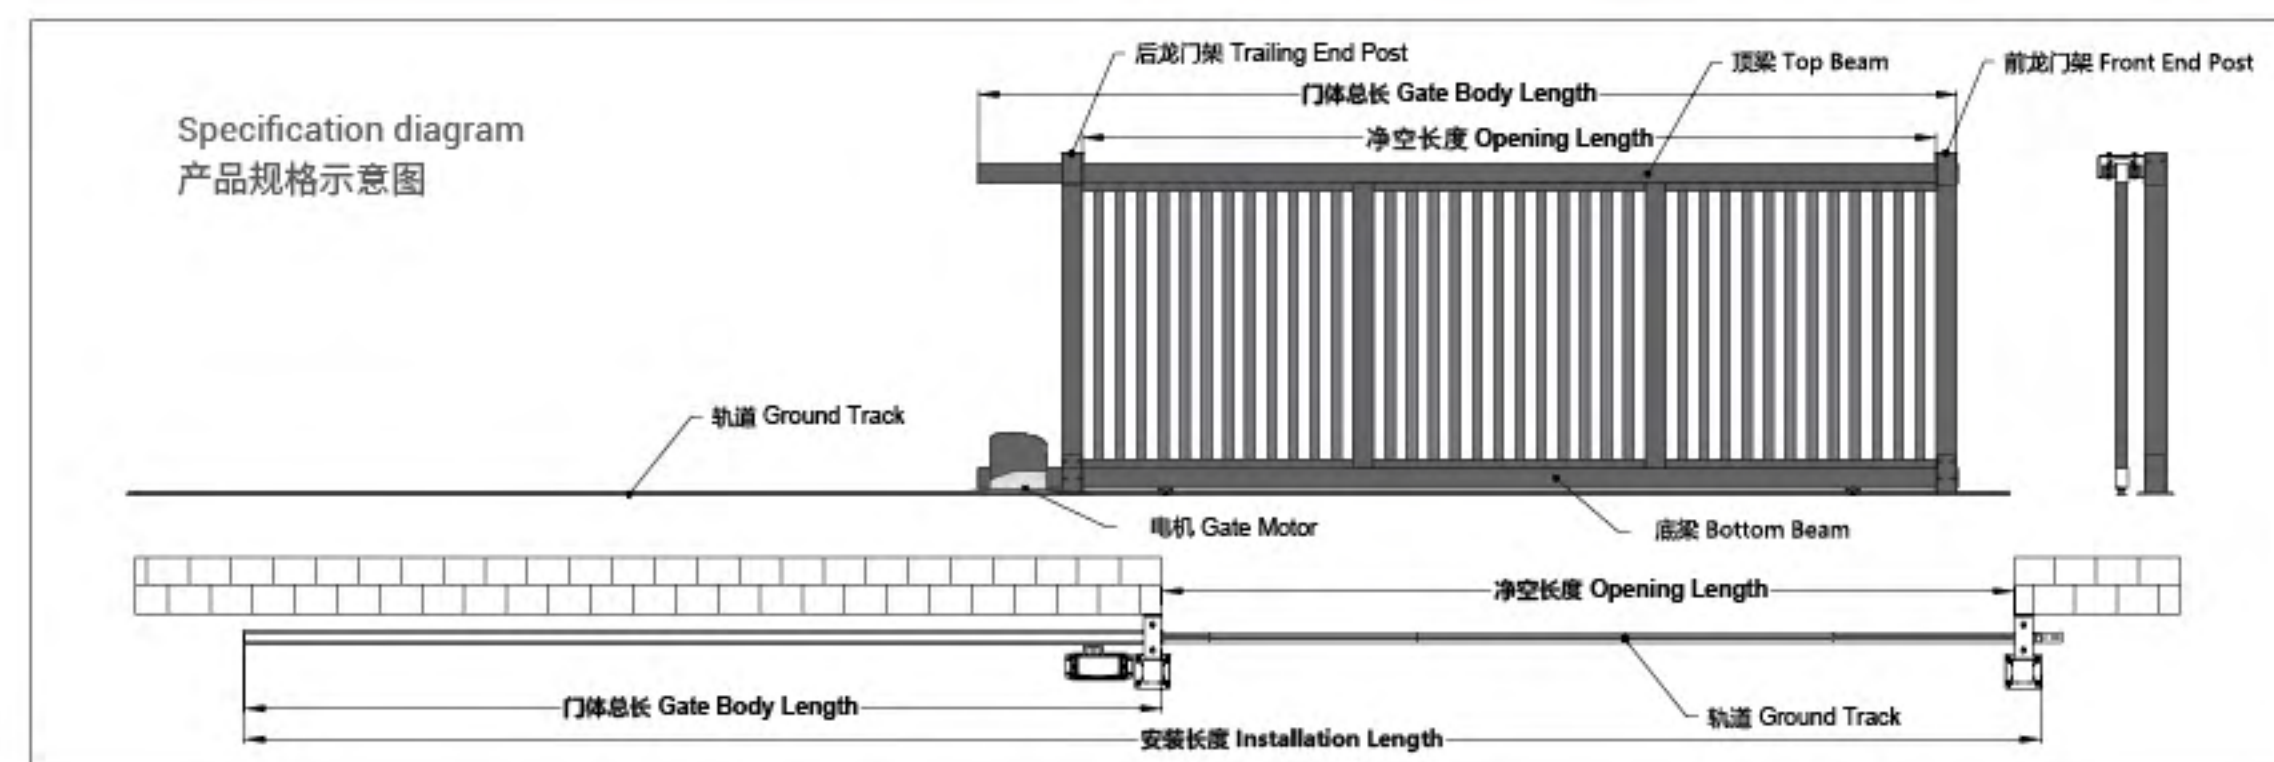

所谓经典，是耐得住时间的终极考验，经得起人们时过境迁的目光再审视
The so-called classics. It is the ultimate test of time, and it can withstand people's changing eyes.

IHM-PY011

Standard Sliding Gate
平移门系列