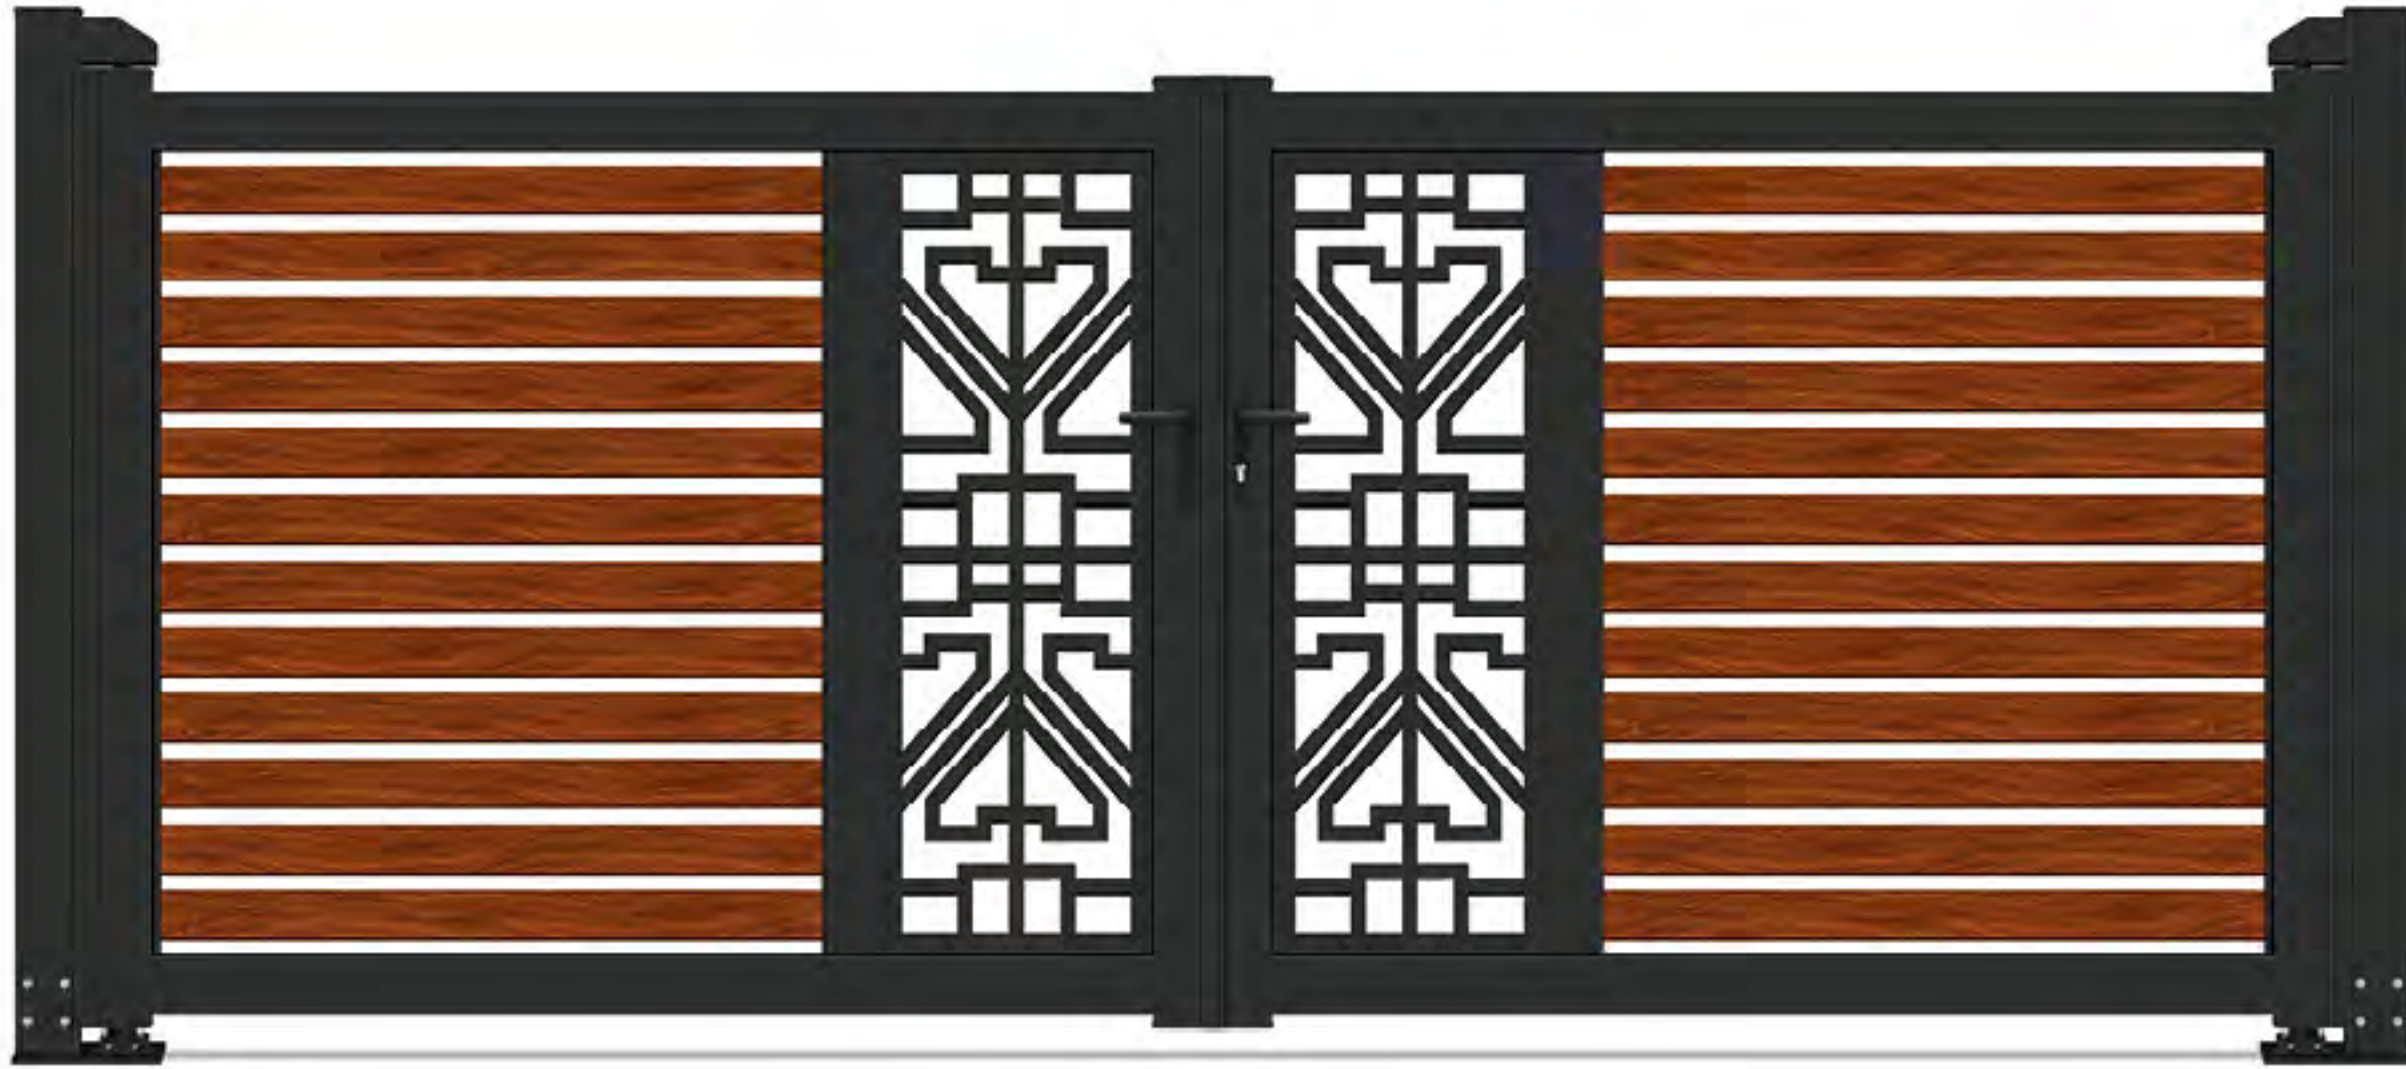

IHM-PK036

Swing Gate
平开门系列

在舒适与文明经济之间创造完美，
追求一流的铝艺空间组合

Creating the perfect product between comfort and civilization
economy, pursuing the first-class bathroom space combines