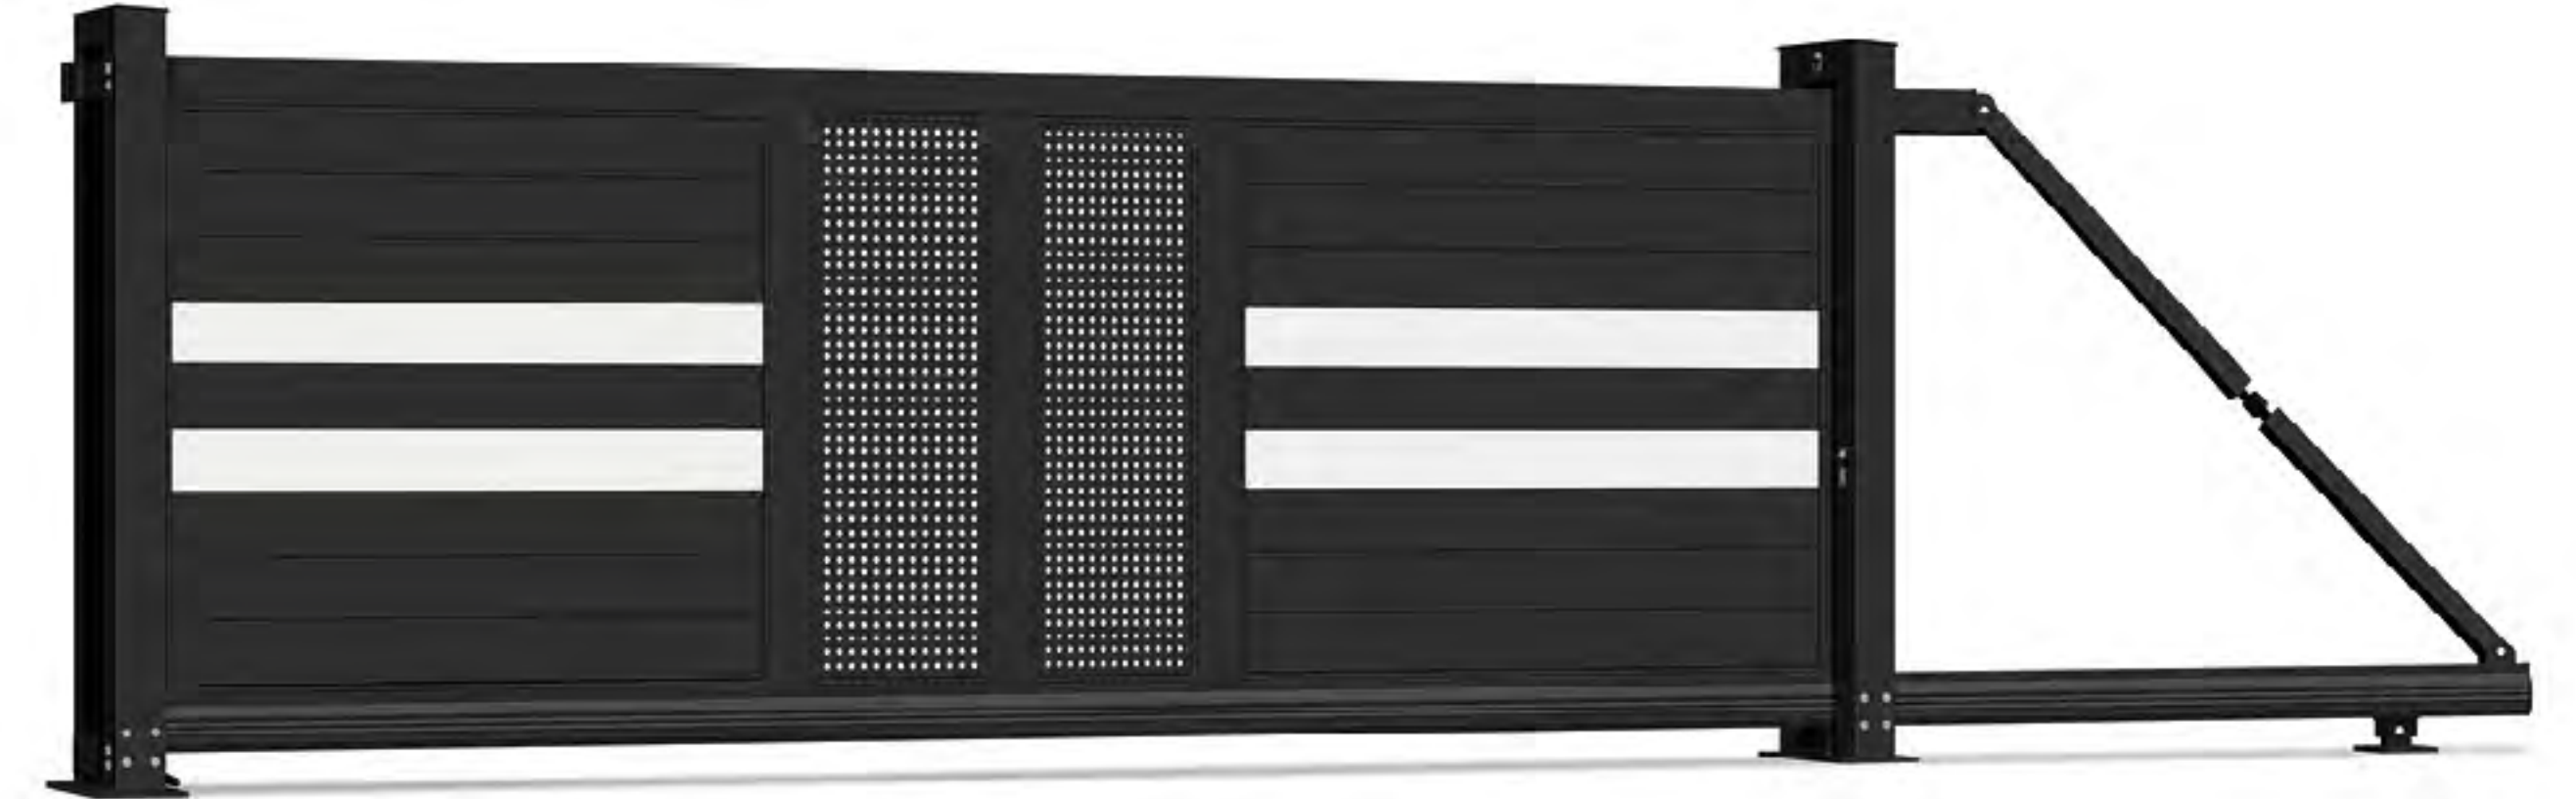

### IHM-XF030

Cantilever Sliding Gate  
悬浮门系列

Specification diagram  
产品规格示意图

IHM-XF016

Cantilever Sliding Gate  
悬浮门系列

安装简单，只需固定三点安装底板便轻松完成安装。  
Easy to install.  
Completed by determining and fixing three installation baseboards.