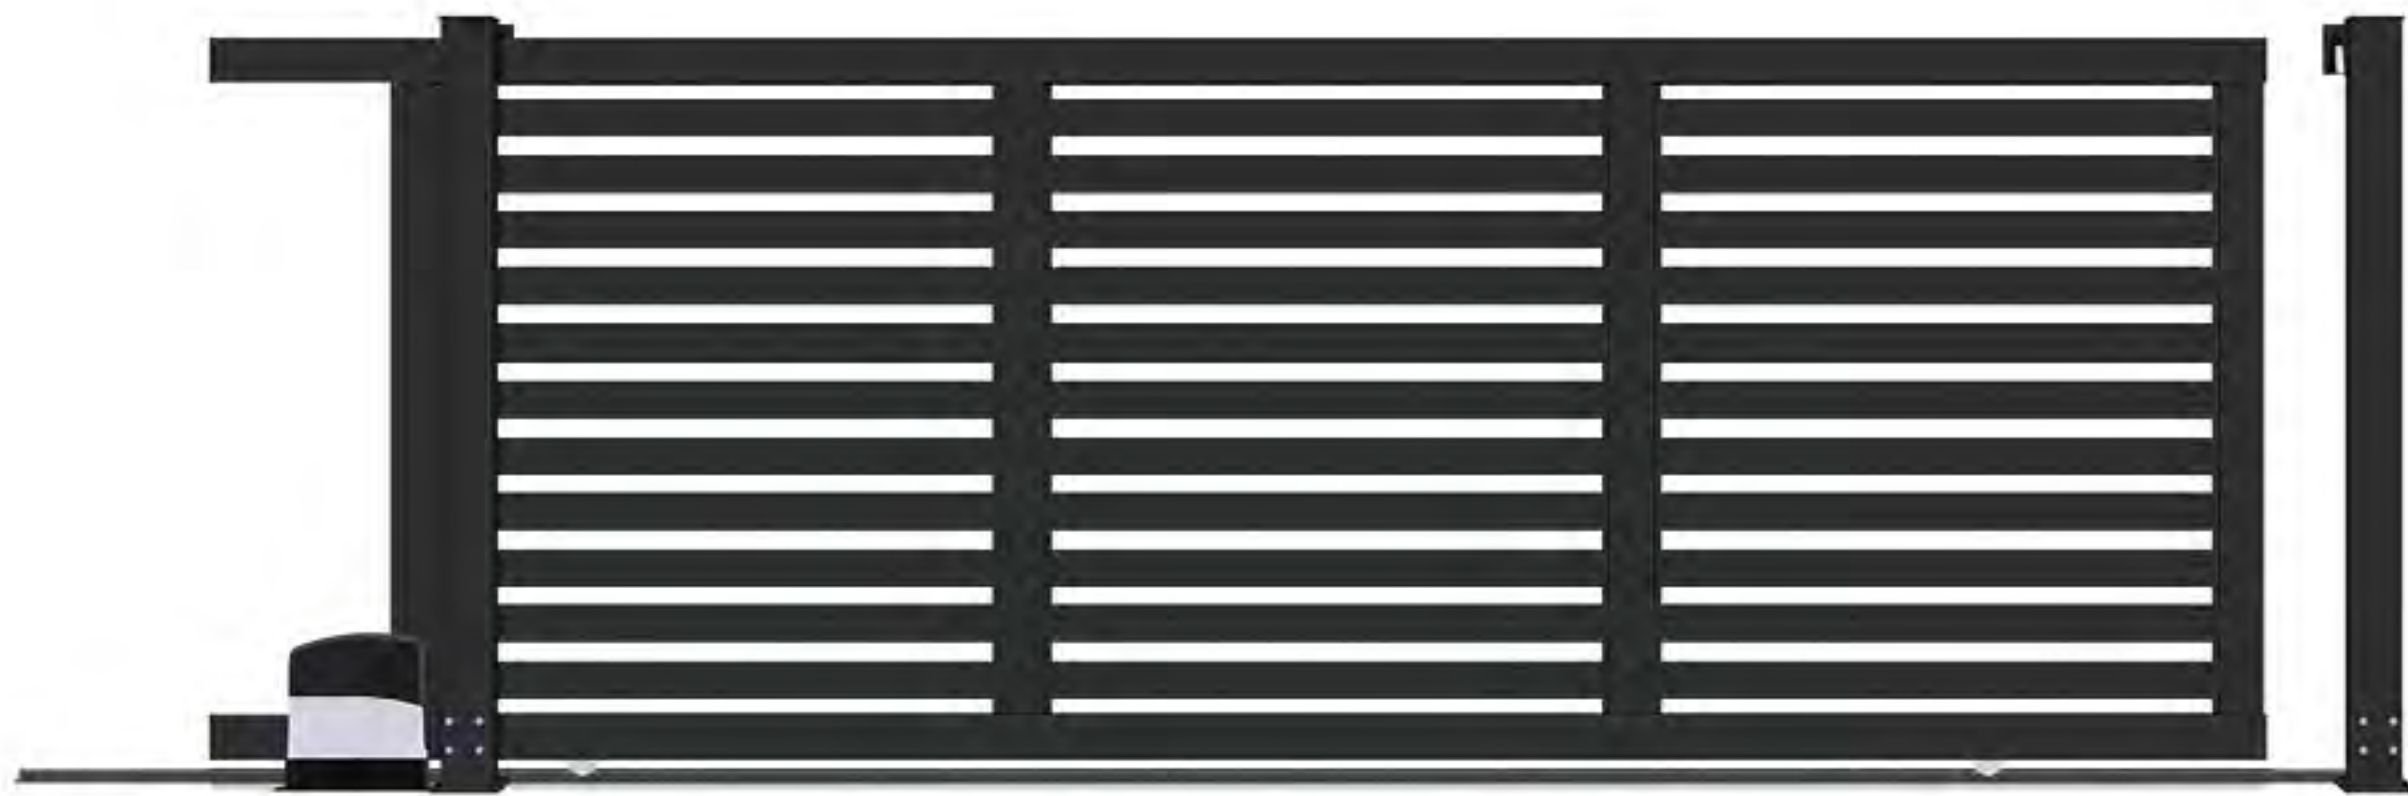

### IHM-PY035

Standard Sliding Gate  
平移门系列

简洁，大气的装饰让产品本身更具独特的艺术魅力  
A concise, majestic, and straightforward decorative makes the product itself a more unique artistic charm