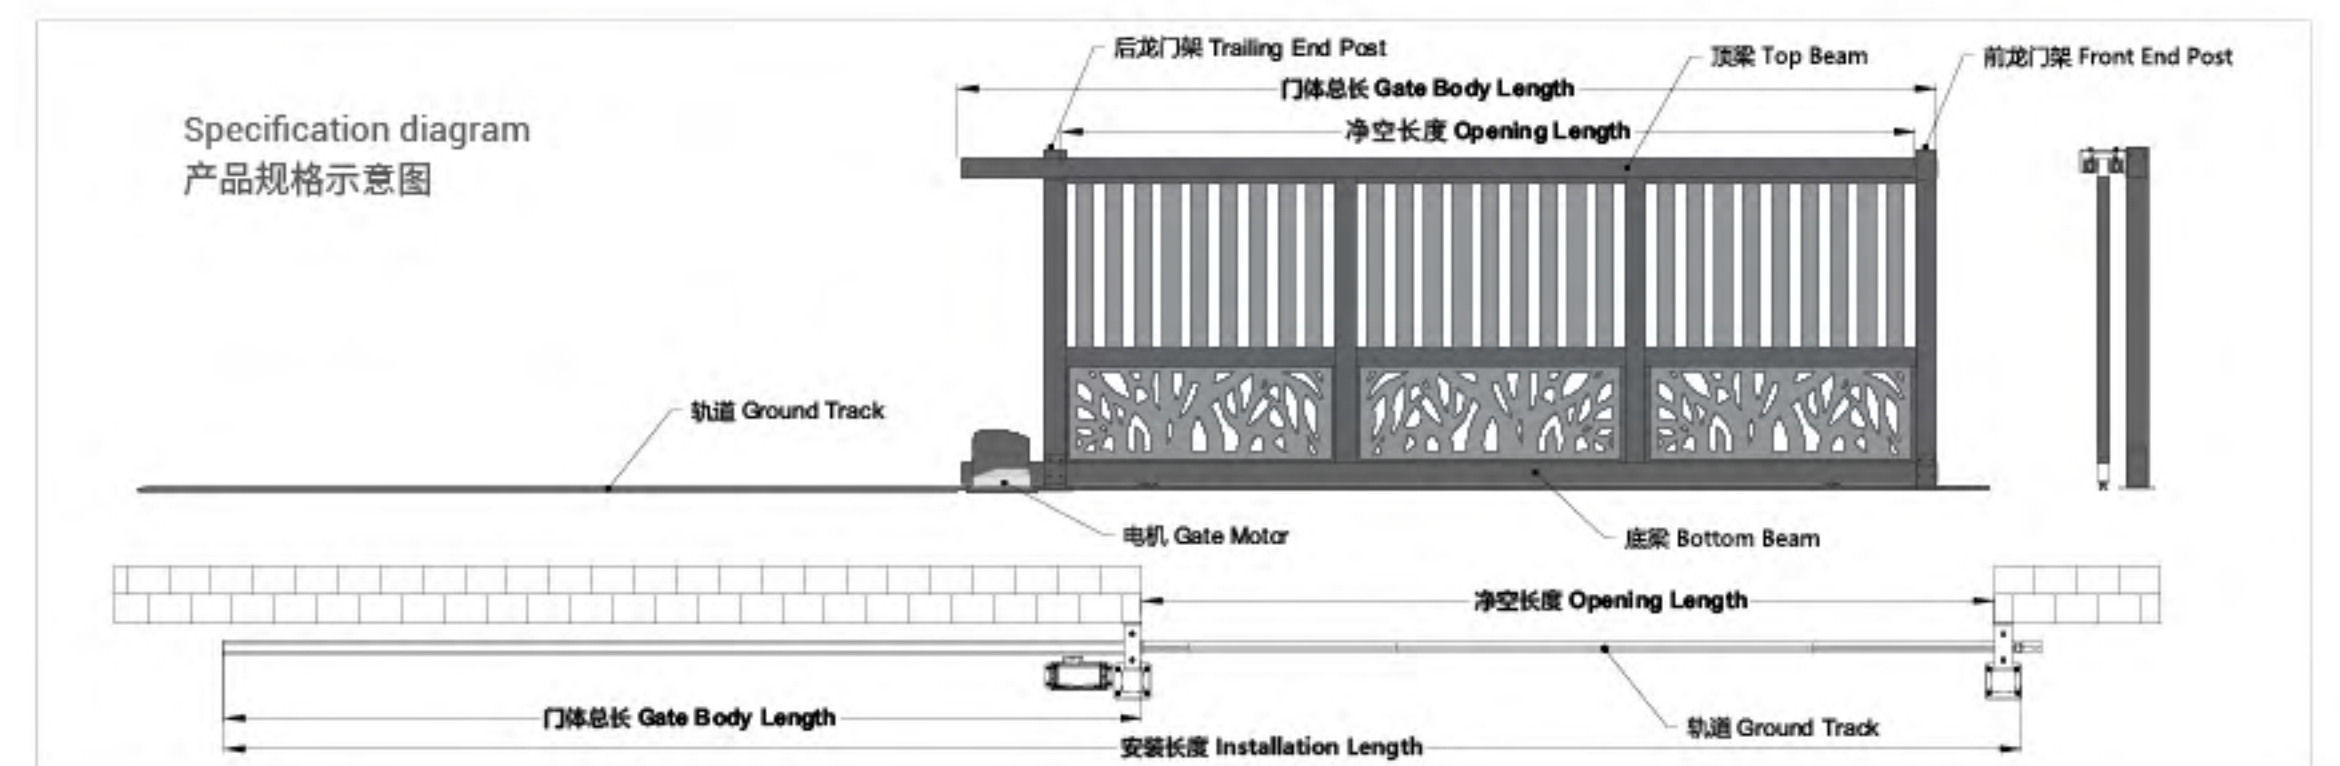

IHM-PY038

Standard Sliding Gate
平移门系列