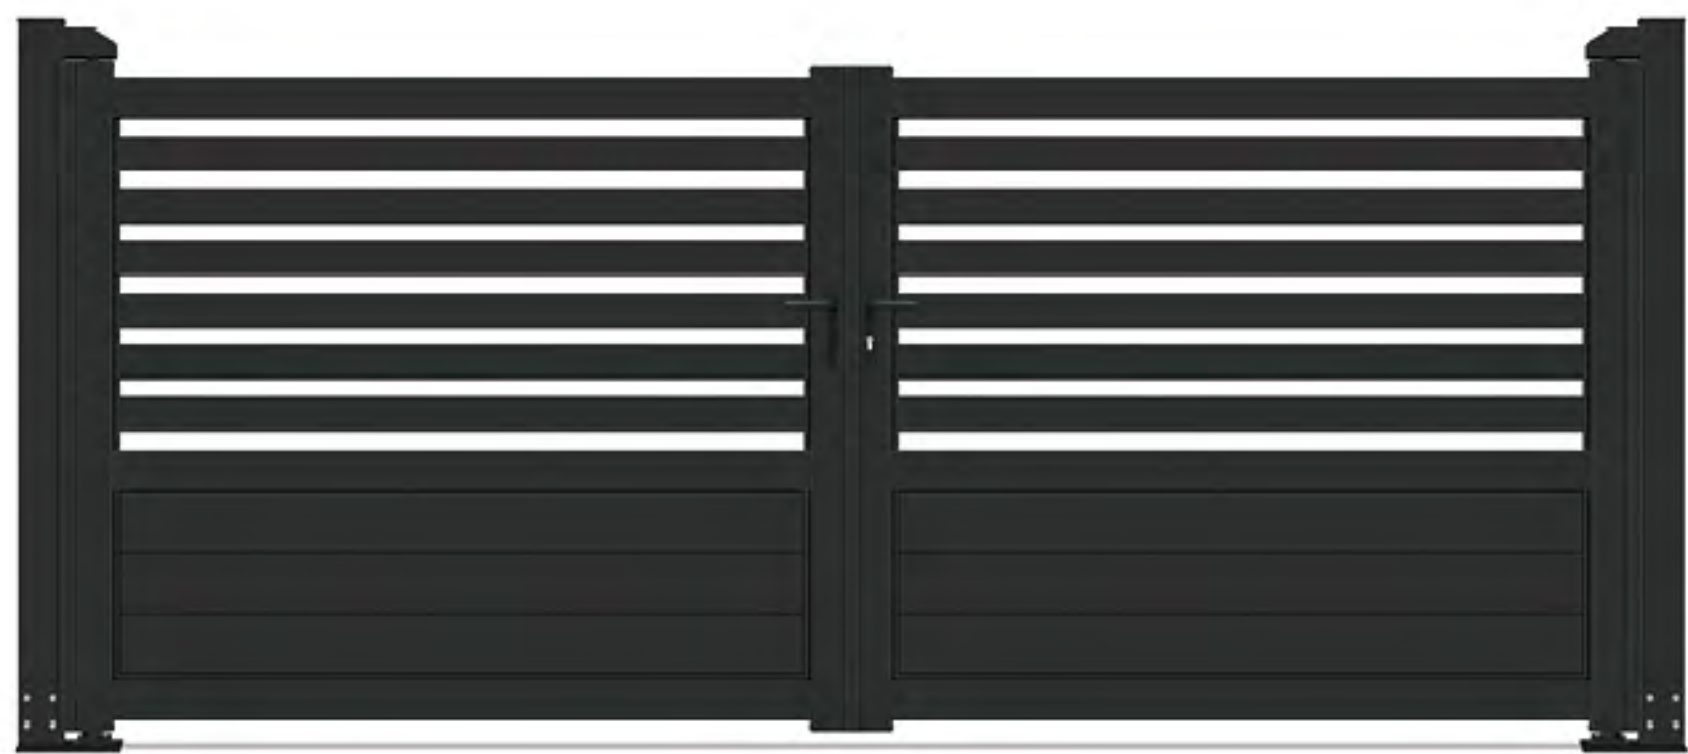

IHM-PK015

Swing Gate
平开门系列