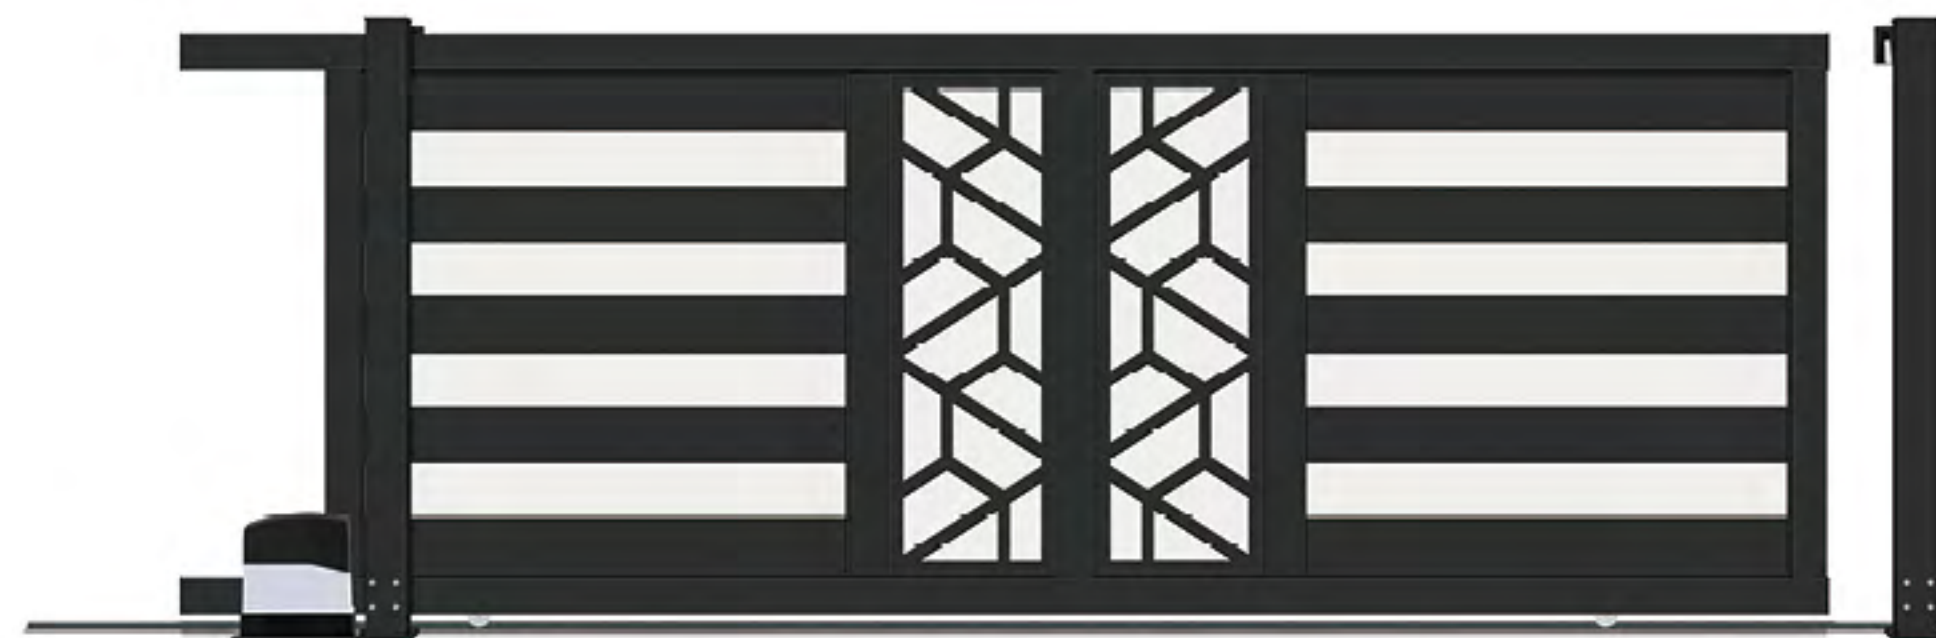

IHM-PY037
Standard Sliding Gate
平移门系列