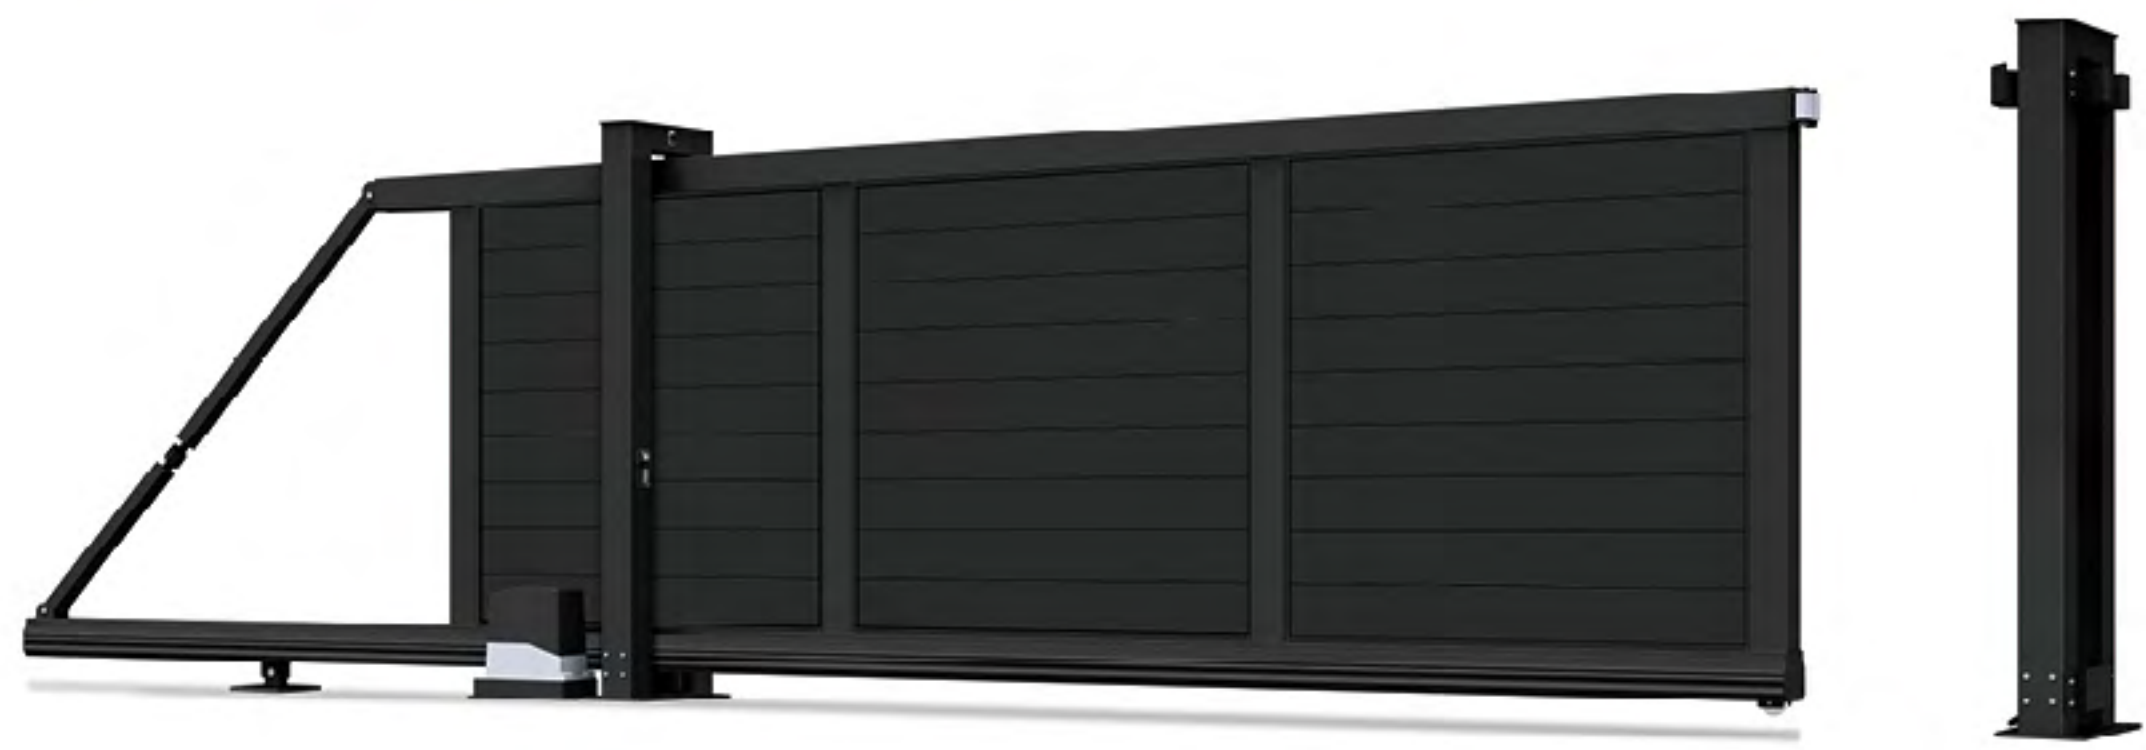

IHM-XF013

Cantilever Sliding Gate
悬浮门系列