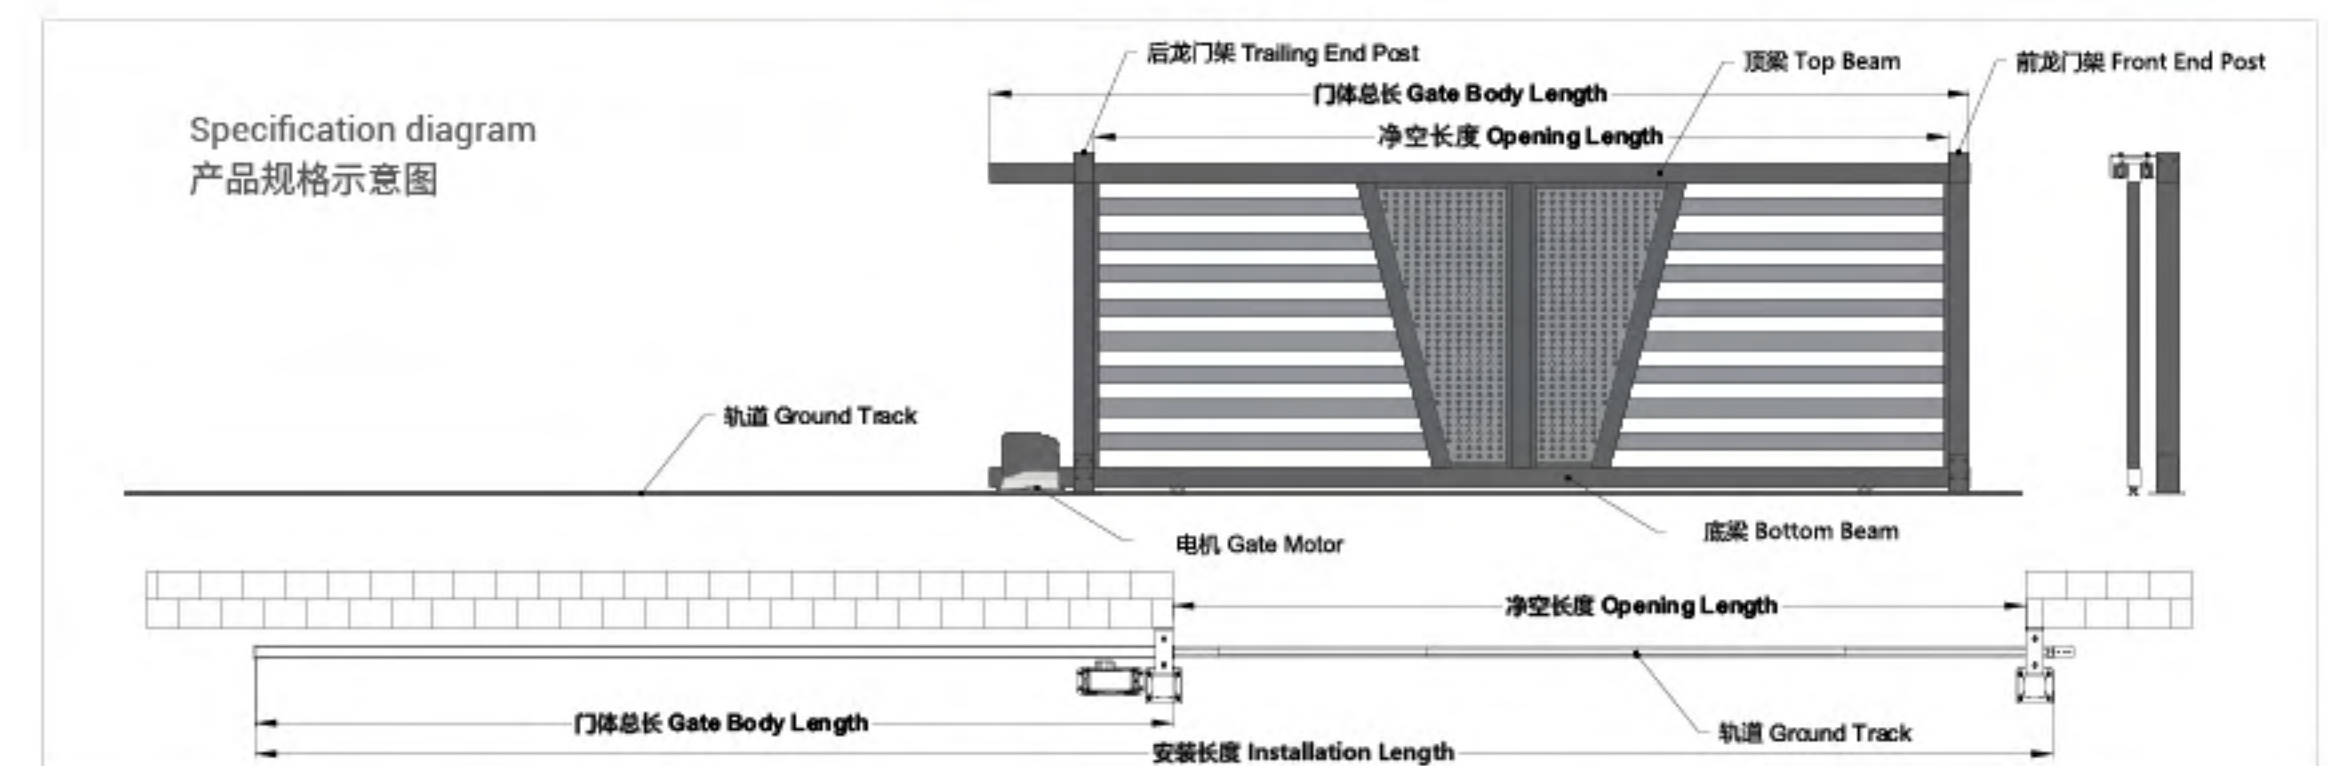

IHM-PY030

Standard Sliding Gate
平移门系列