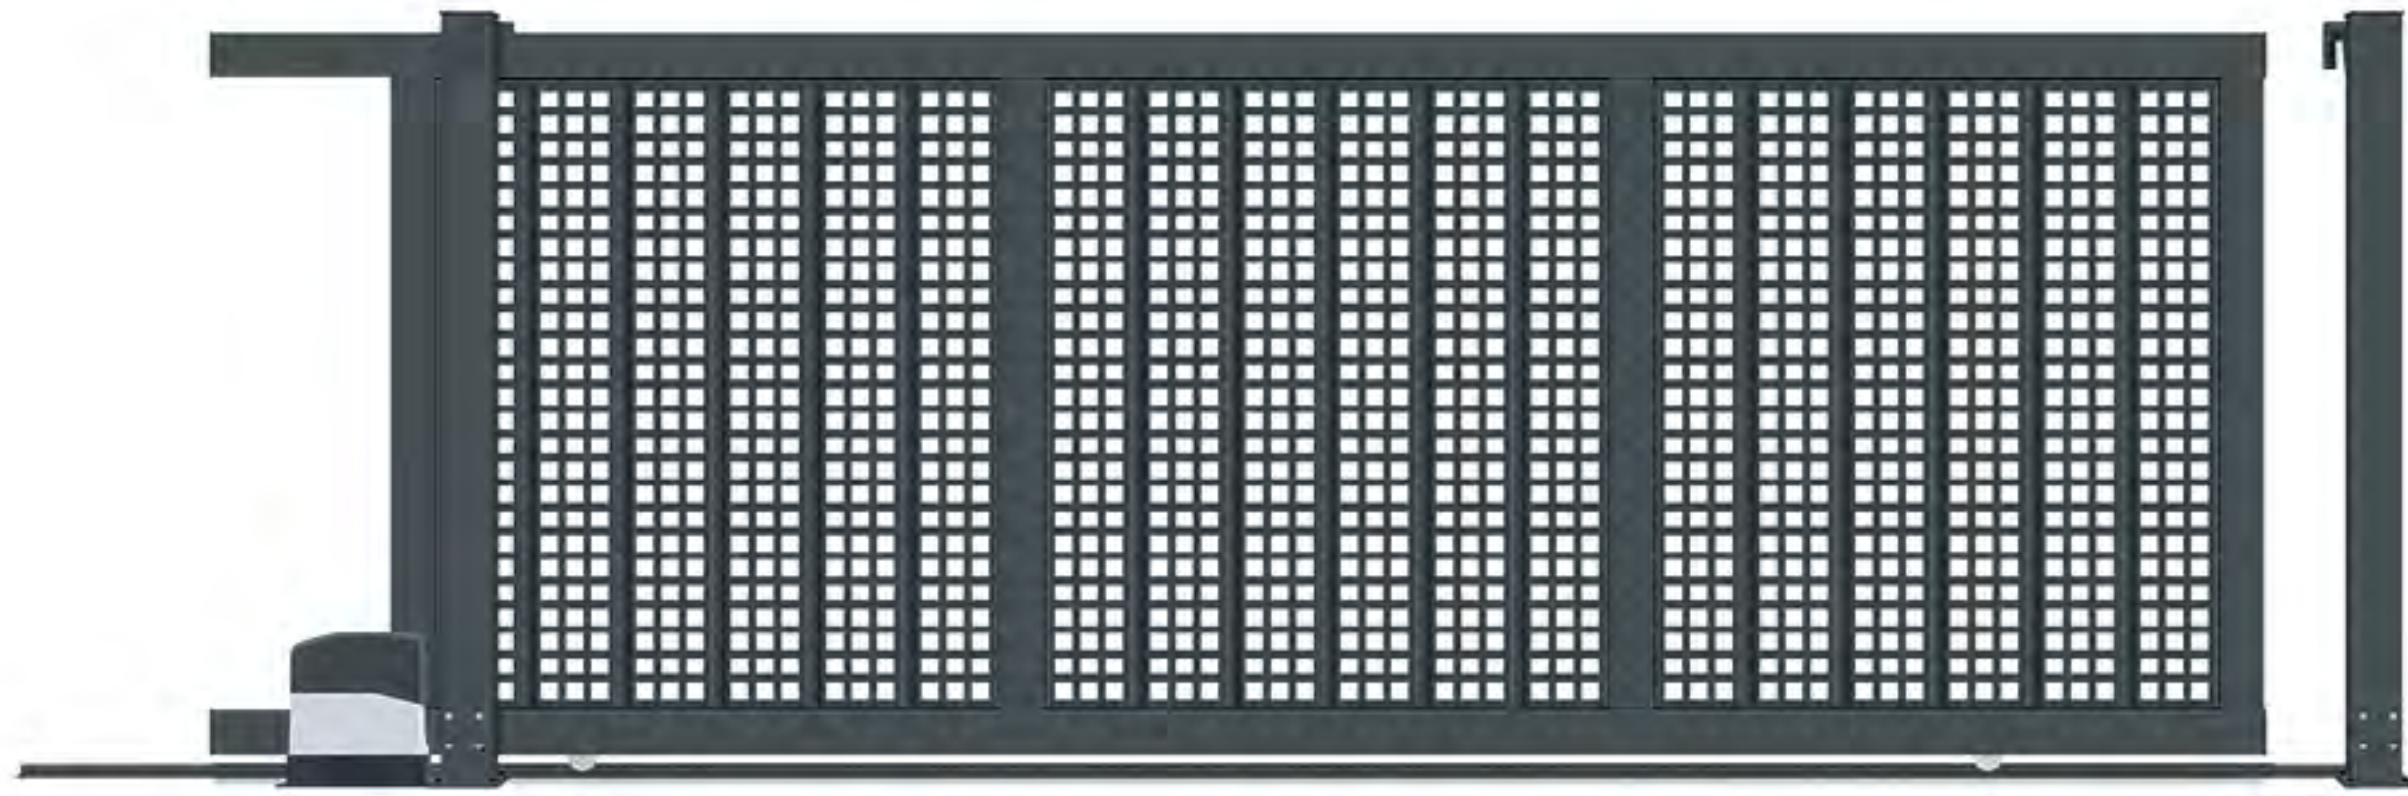

IHM-PY032

Standard Sliding Gate
平移门系列

不一样的设计元素，有着不一样的生活音色
Different design elements have different tones of life