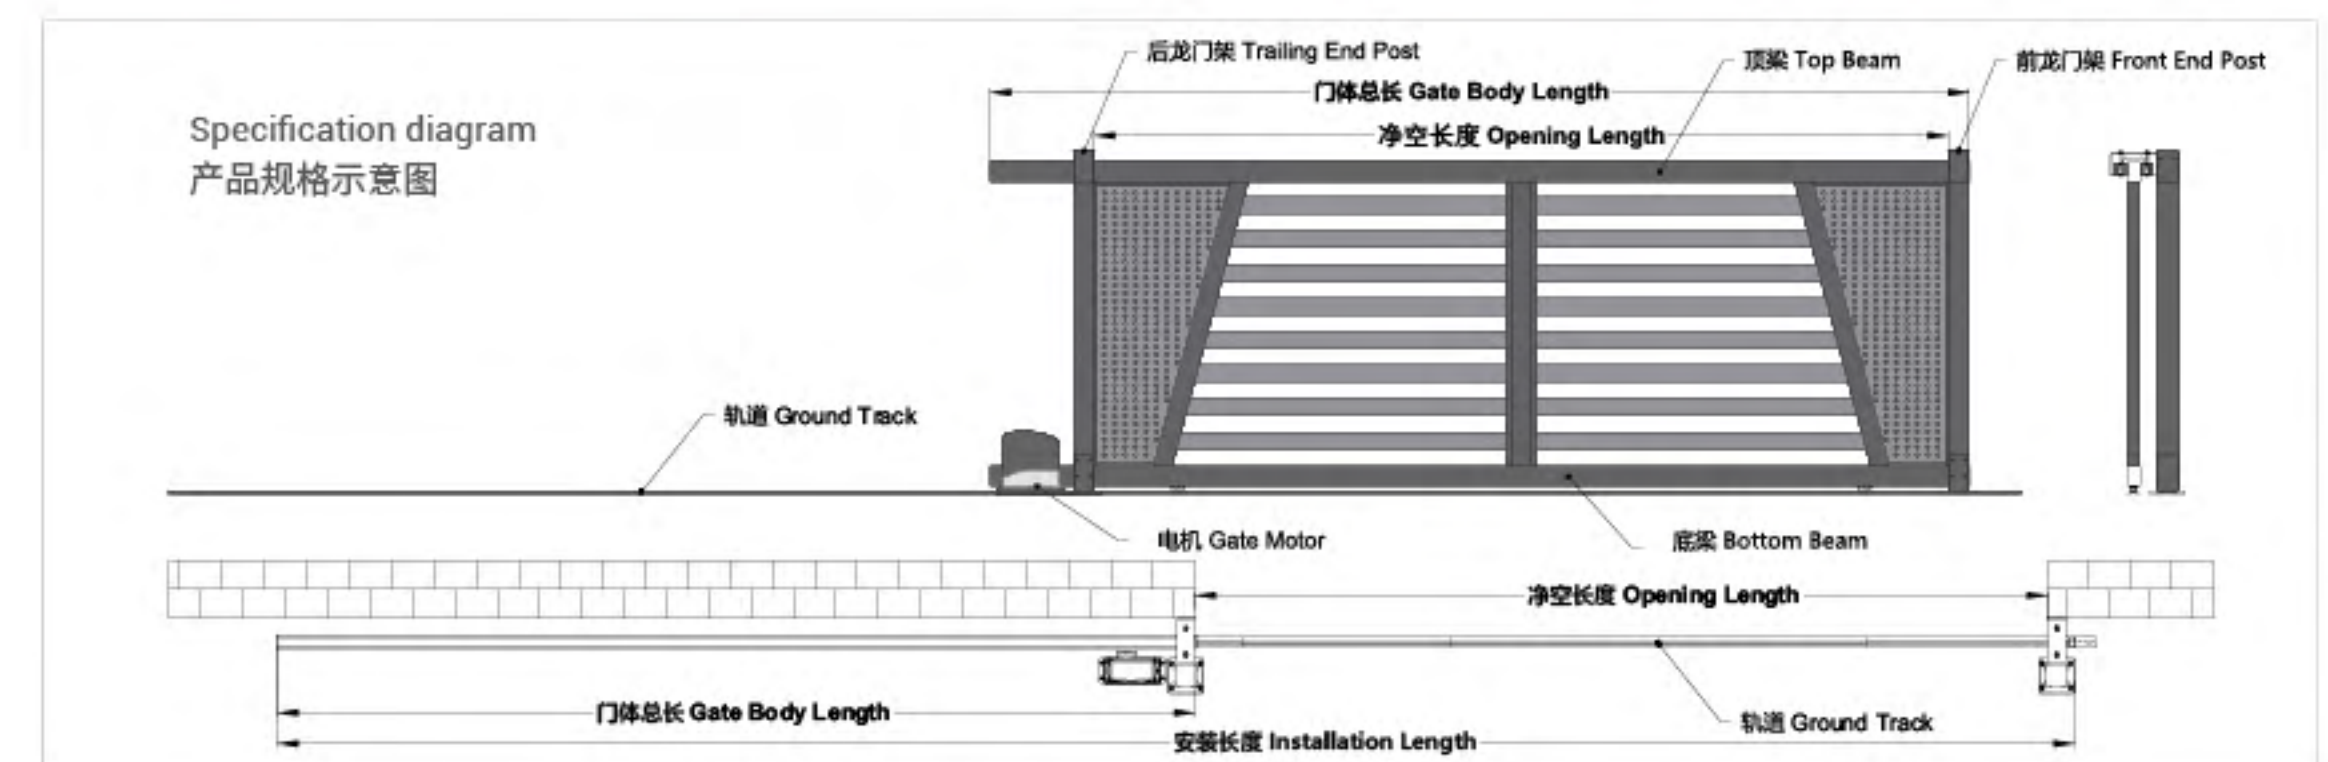

IHM-PY031

Standard Sliding Gate
平移门系列