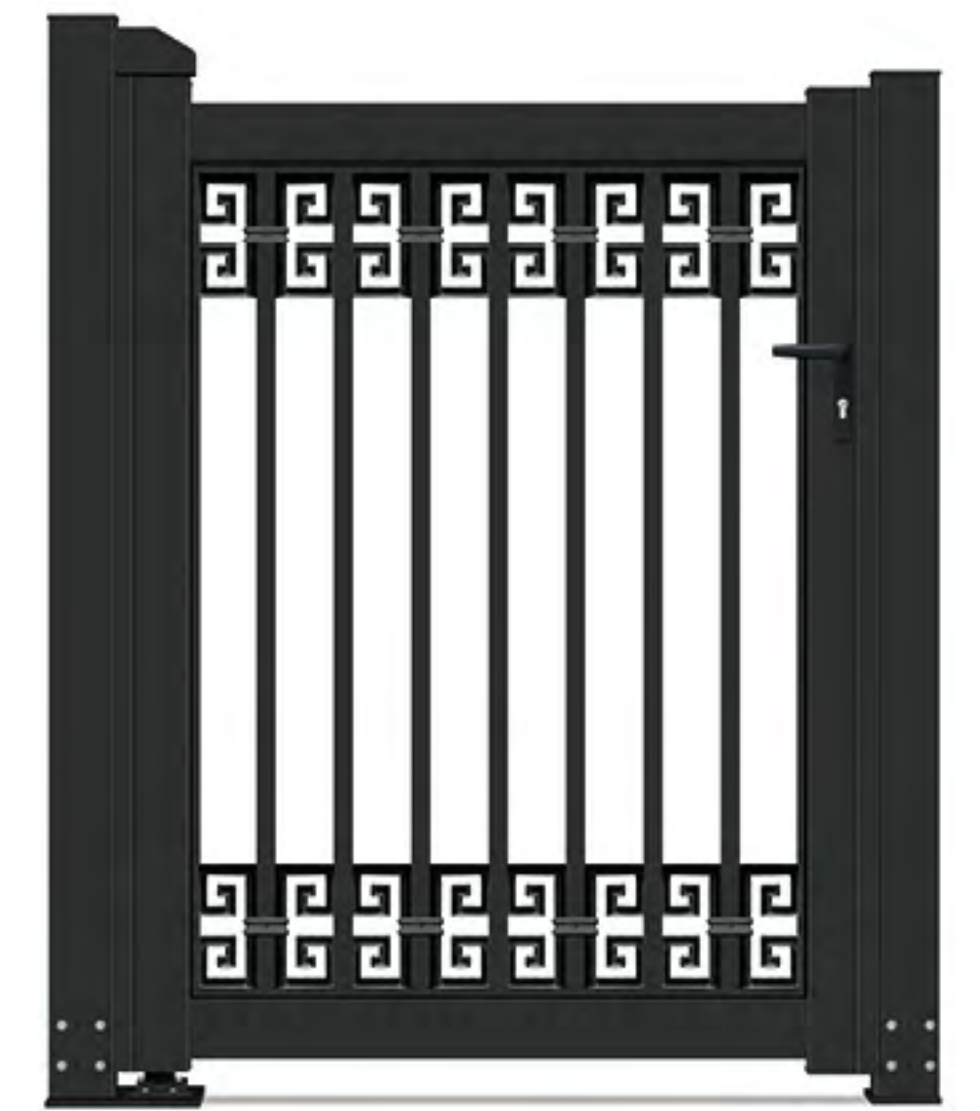

Pedestrian Gate  
单开门系列

仿木和树状雕刻板创造独一无二的设计  
Wood-like and tree-shaped carving features to create a unique one-of-a-kind design.

IHM-DK011

Pedestrian Gate  
单开门系列

IHM-DK035

Pedestrian Gate  
单开门系列

IHM-DK032

Pedestrian Gate  
单开门系列