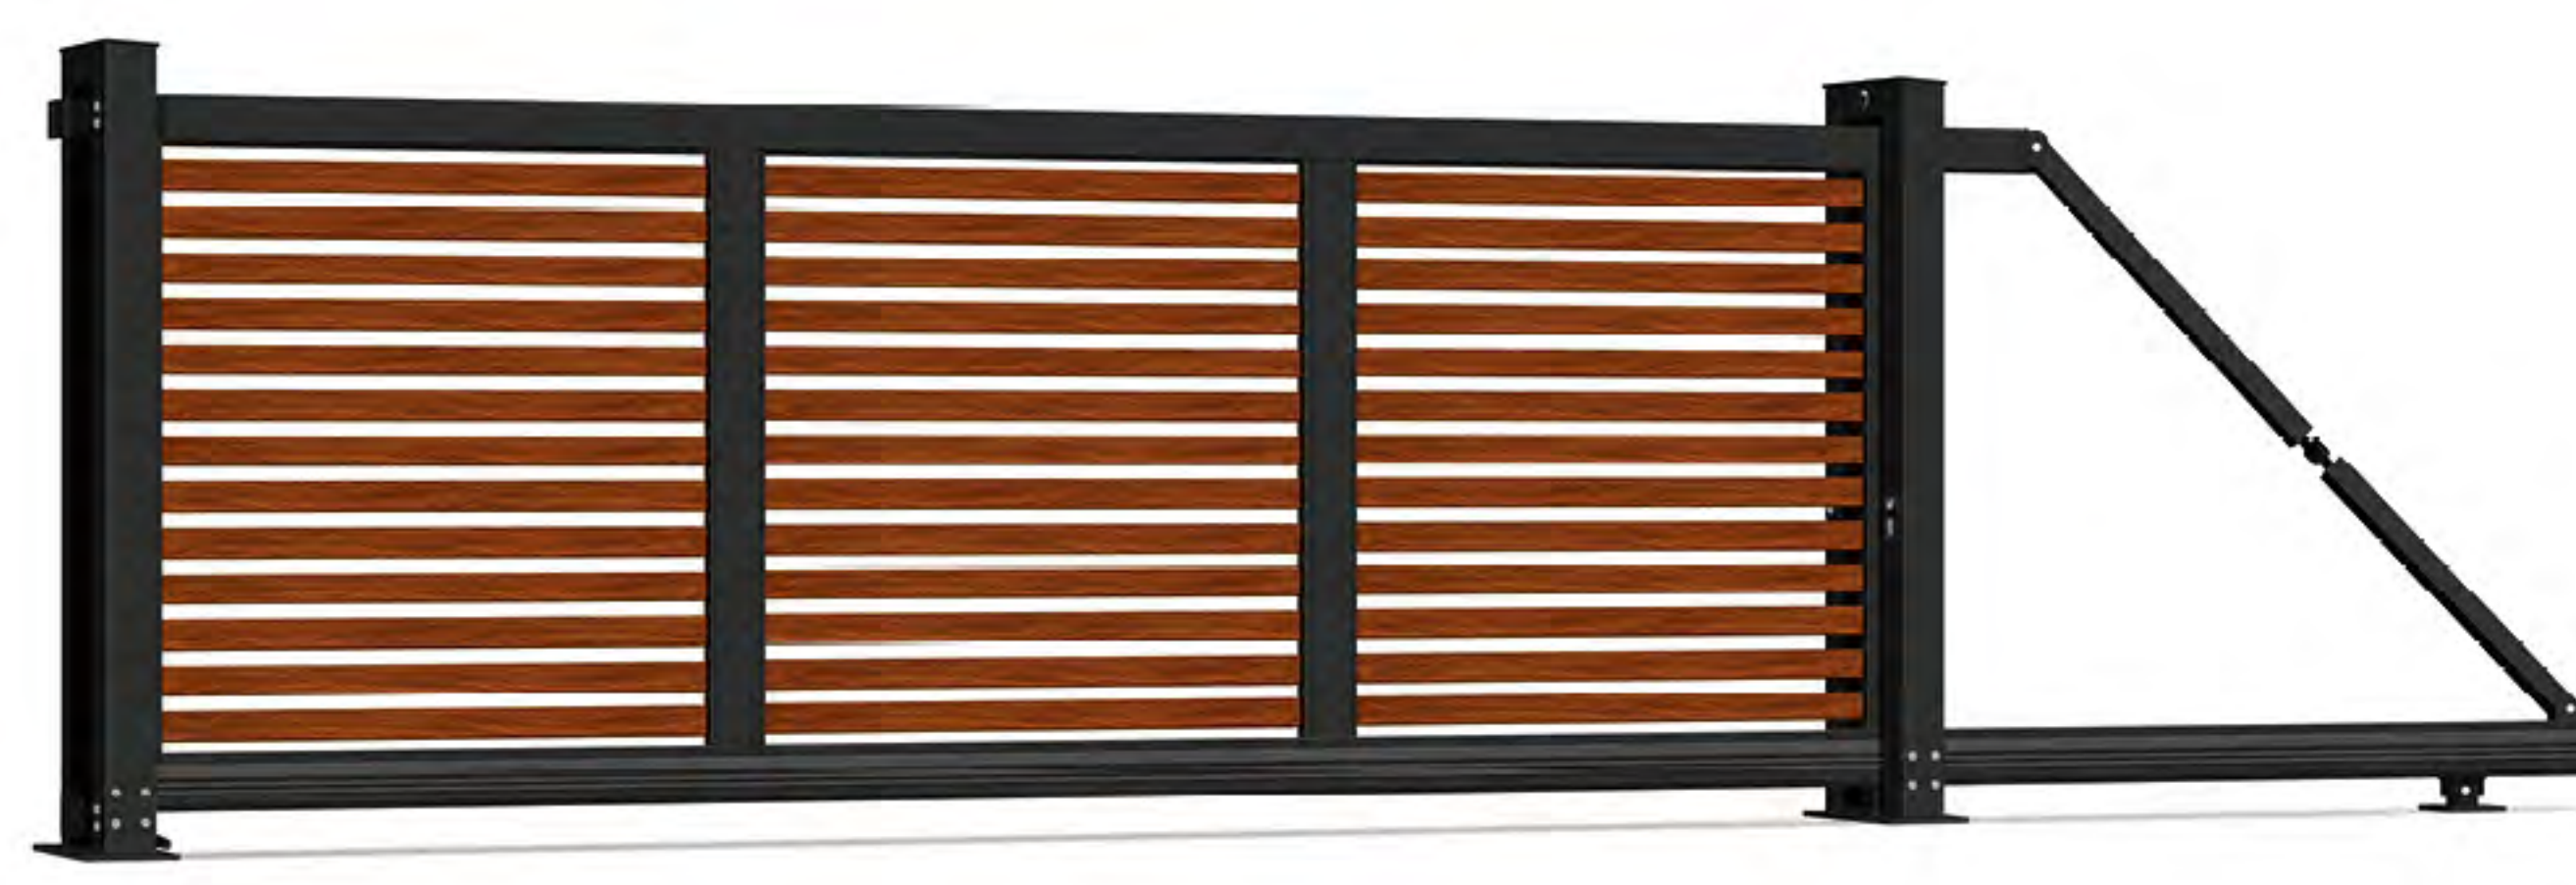

### IHM-XF018

Cantilever Sliding Gate  
悬浮门系列

采用户外耐候粉末喷涂，长期使用不褪色，颜色多样可选。  
All-weather proof outdoor powder coated ensuring achieve ideal color for your project, and Look better over time.

### IHM-XF025

Cantilever Sliding Gate  
悬浮门系列

铝型材热转印木纹对比传统木材或塑料具有坚固、防虫、防腐的极大优势。  
Compared with traditional wood or plastic, the thermal transfer wood grain of aluminum profile has great advantages of strong, insect-proof and anti-corrosion.