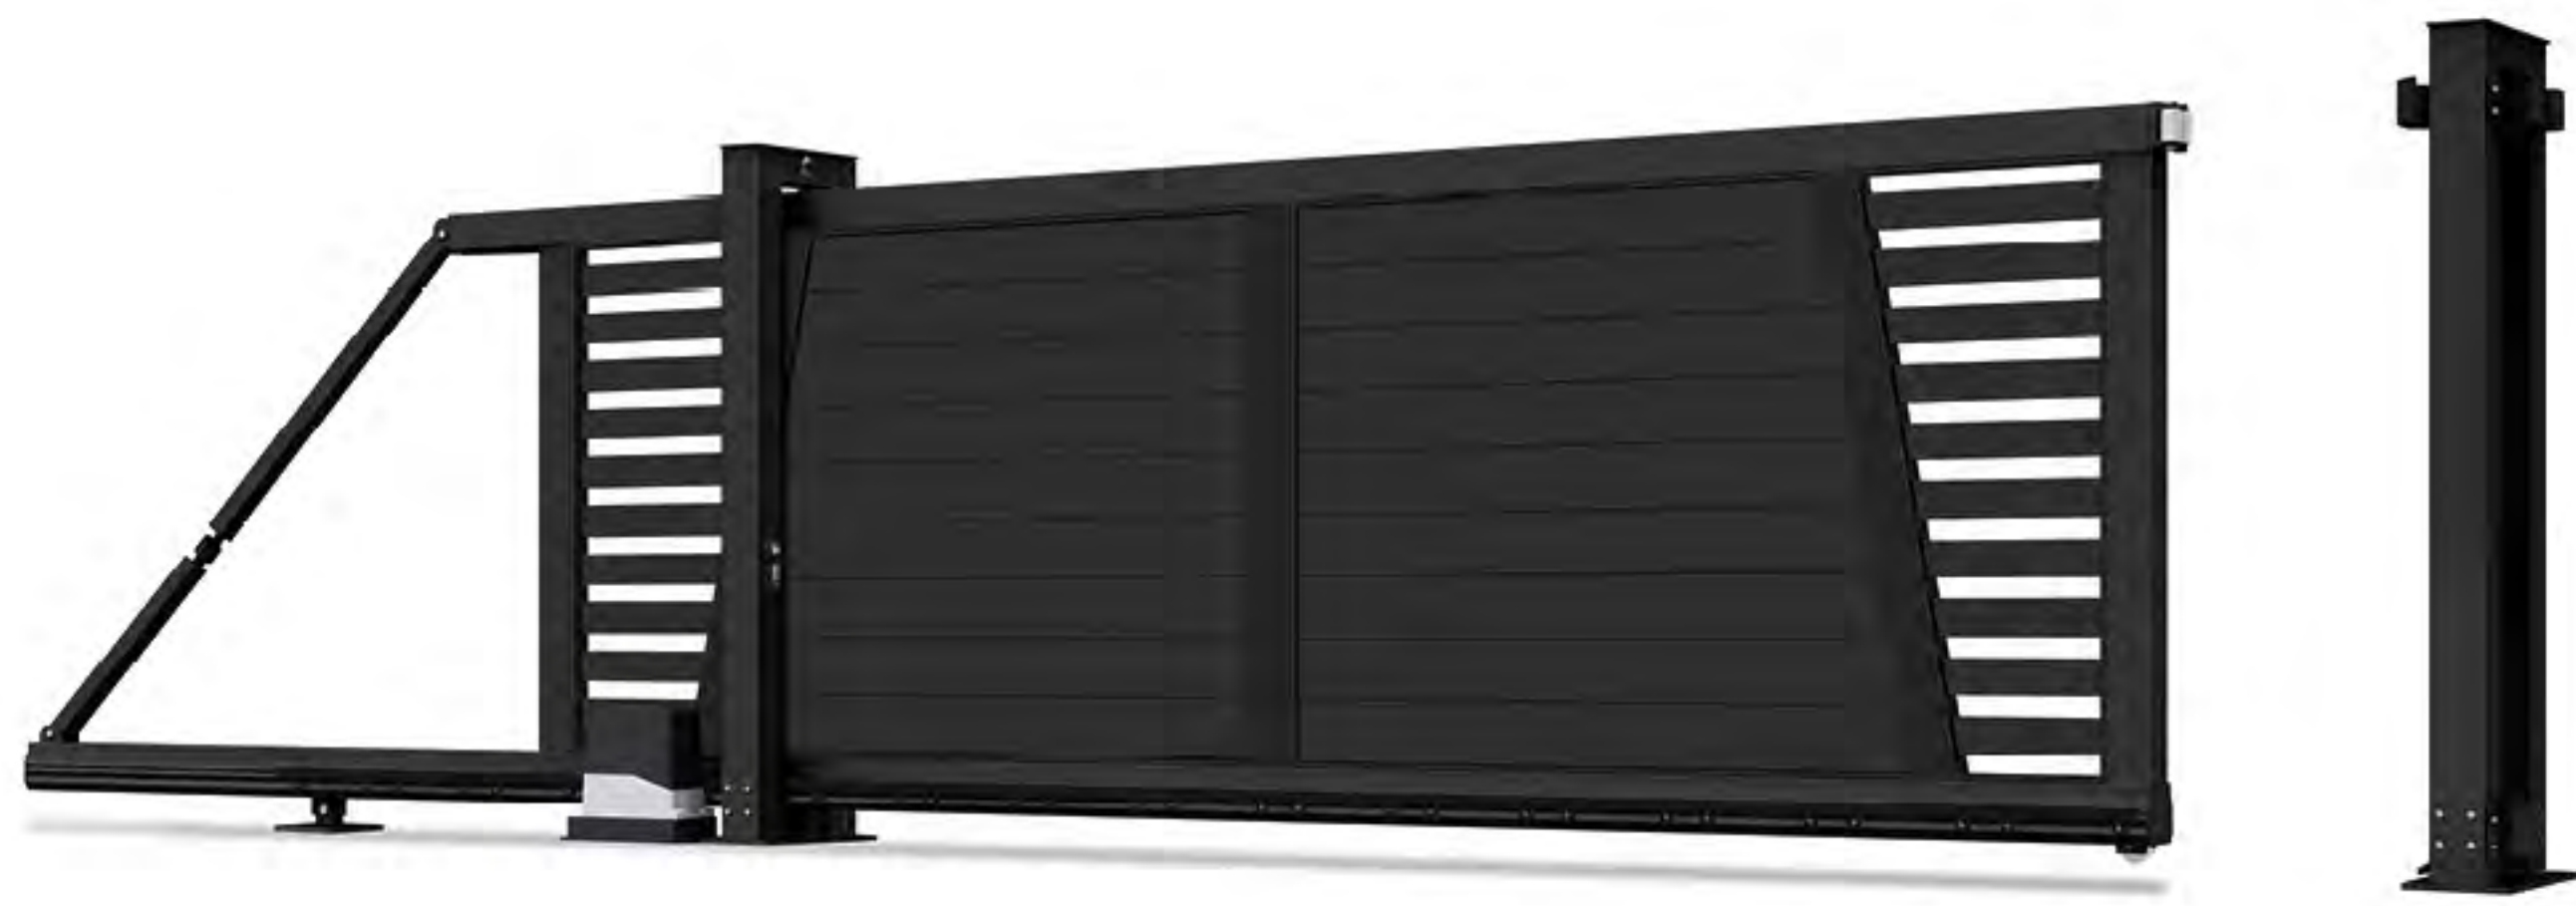

### IHOME 爱家 · 悬浮门系列

采用优质工业级 6063-T5 铝材拼装铆接而成，结构严密，安装简单，操作简便。  
门体采用螺丝隐藏式结构设计，既牢固又美观大气。  
净空长度按具体工程项目要求和个性化需求，为您量身定制。

Excellent industrial-grade aluminum alloy 6063-T5 adopts reasonable structure and unique design.  
Assembling and riveted gate bodies are easy to install.  
Hidden screw structure supplies you with solid, dustproof and generous.  
Exclusive made to your clearance opening measurements according to real project.

### IHM-XF021

Cantilever Sliding Gate  
悬浮门系列

Specification diagram  
产品规格示意图

**IHM-XF029**

Cantilever Sliding Gate  
悬浮门系列

悬浮平移，不需地面轨道，适应多样复杂场景。  
Suspension linear sliding without track, widely used in the complex environment.