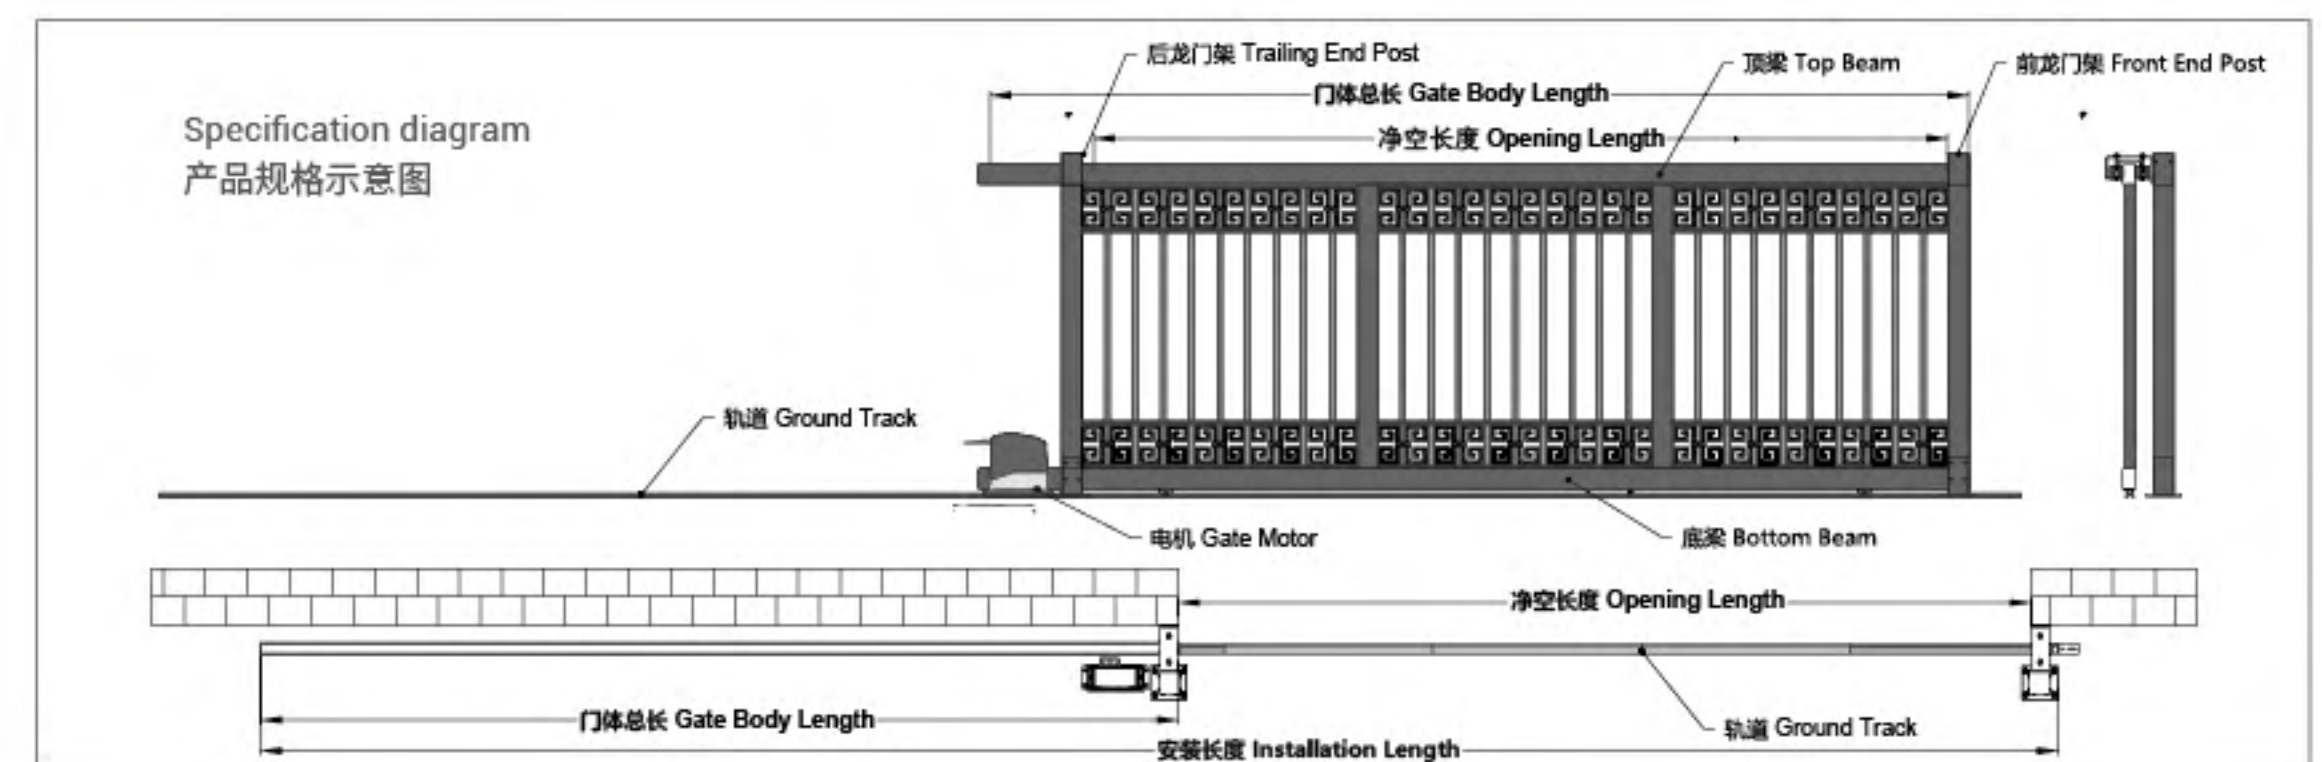

IHM-PY034

Standard Sliding Gate
平移门系列