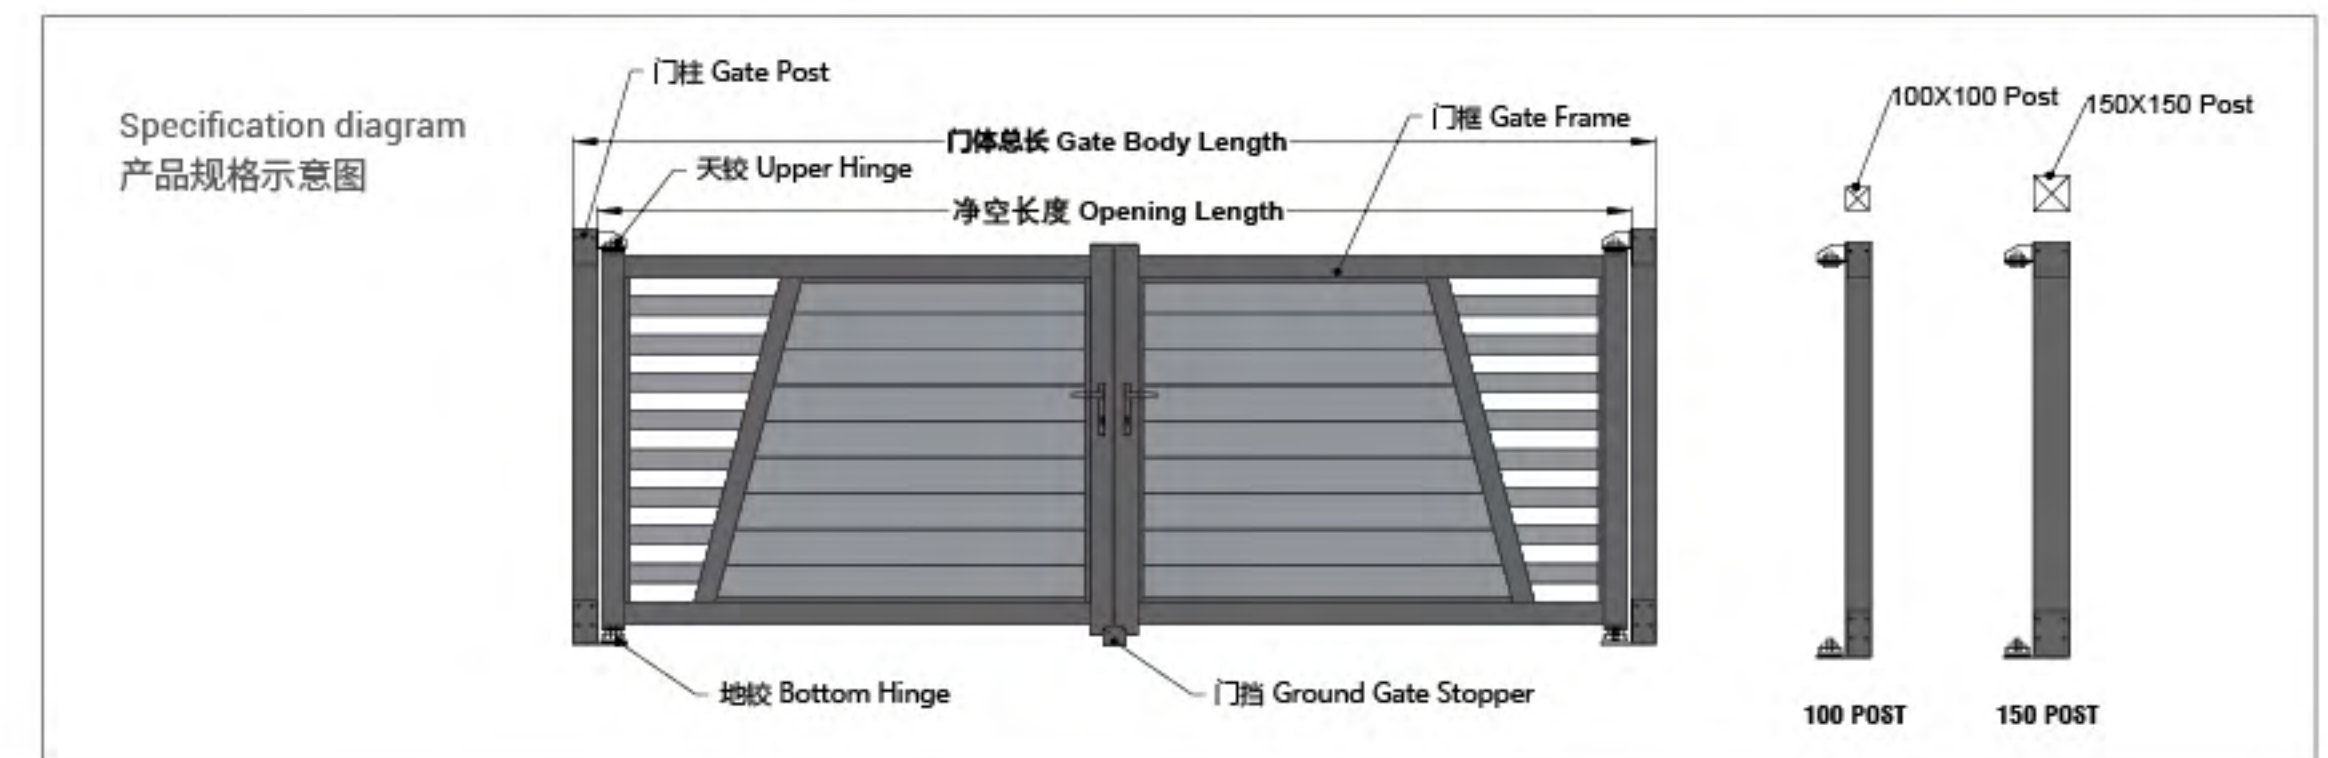

IHM-PK029

Swing Gate
平开门系列