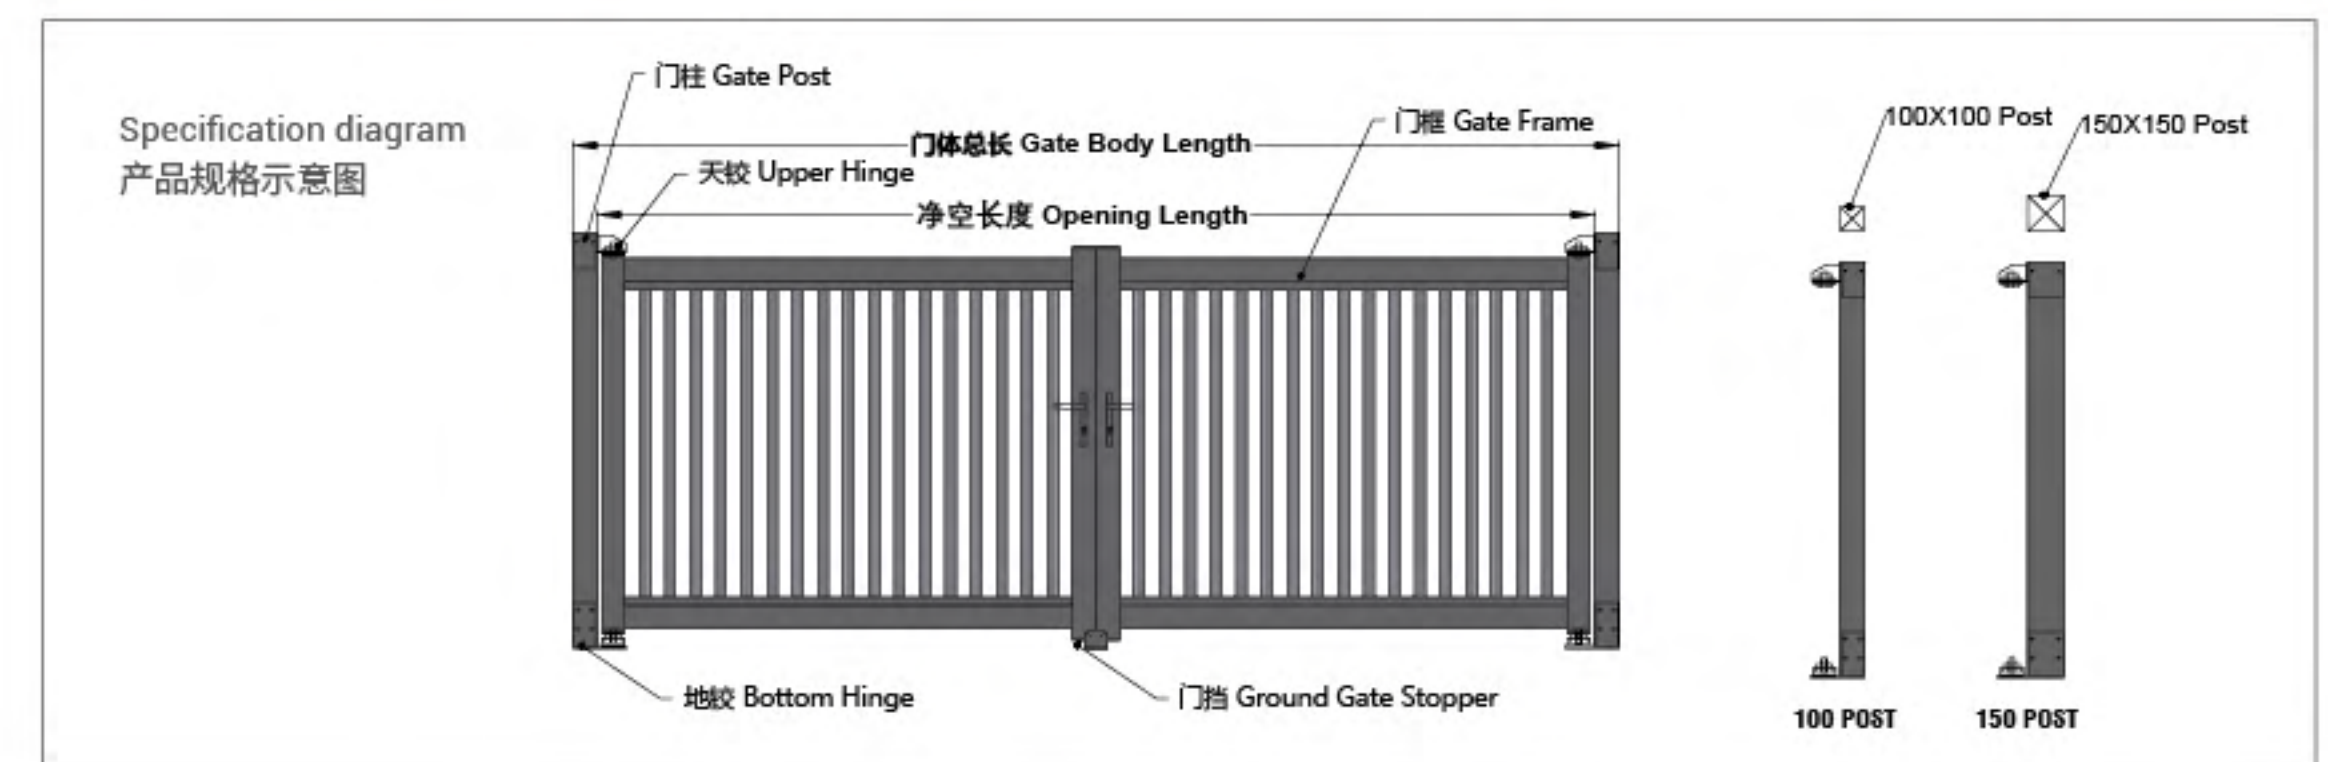

IHM-PK011

Swing Gate
平开门系列