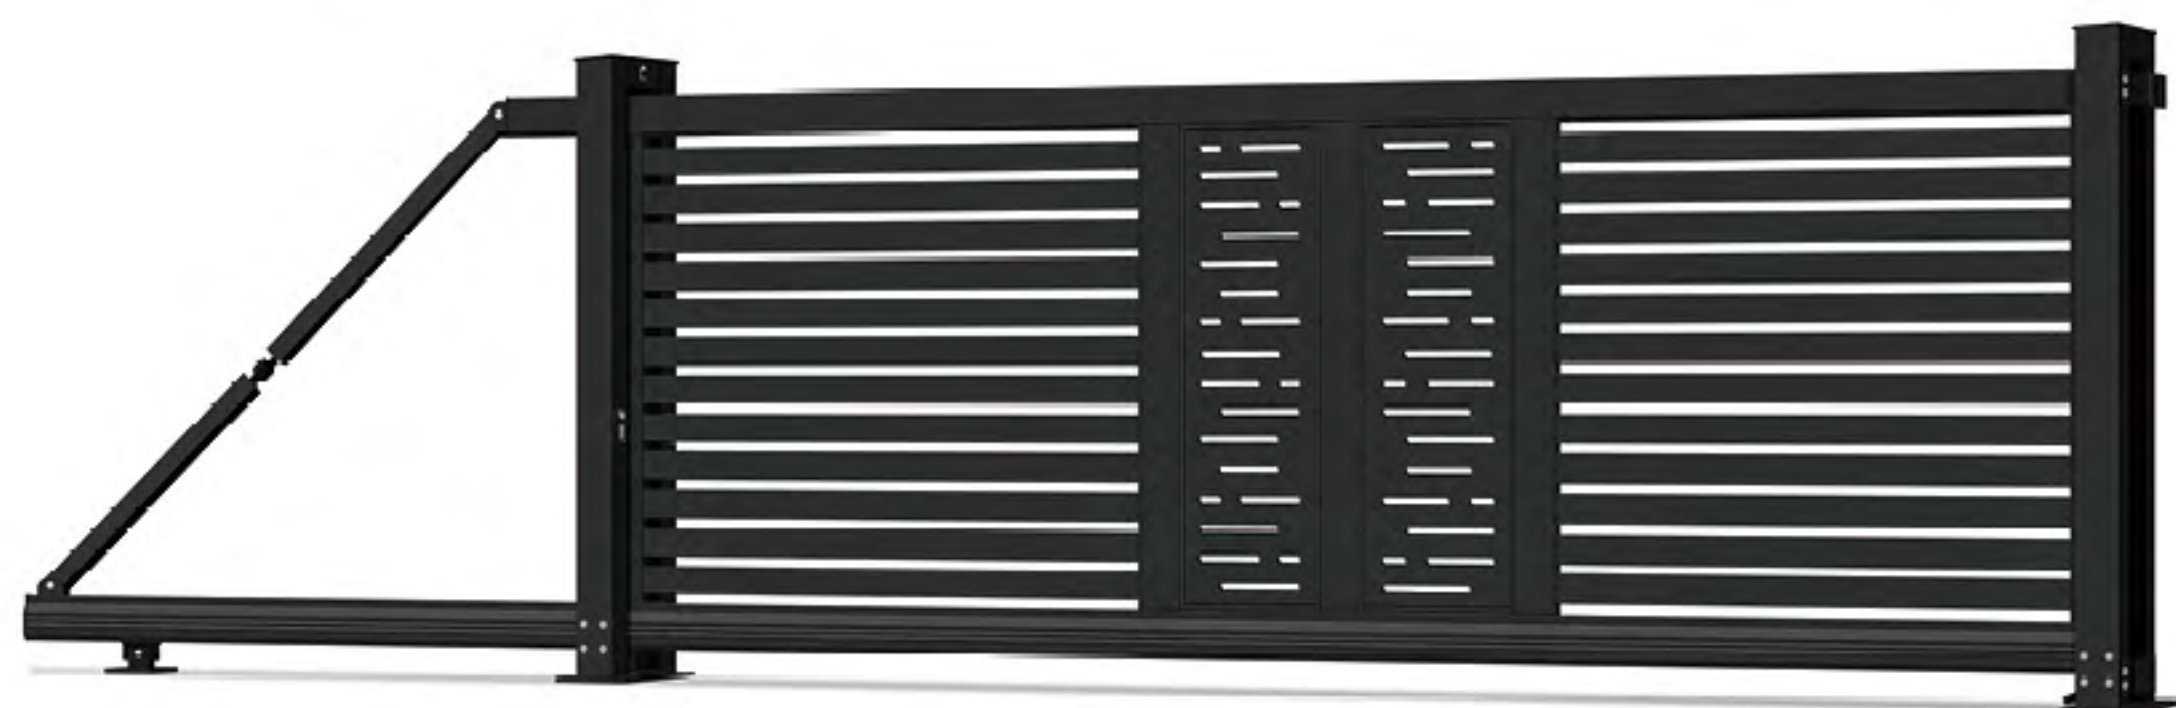

IHM-XF024

Cantilever Sliding Gate
悬浮门系列