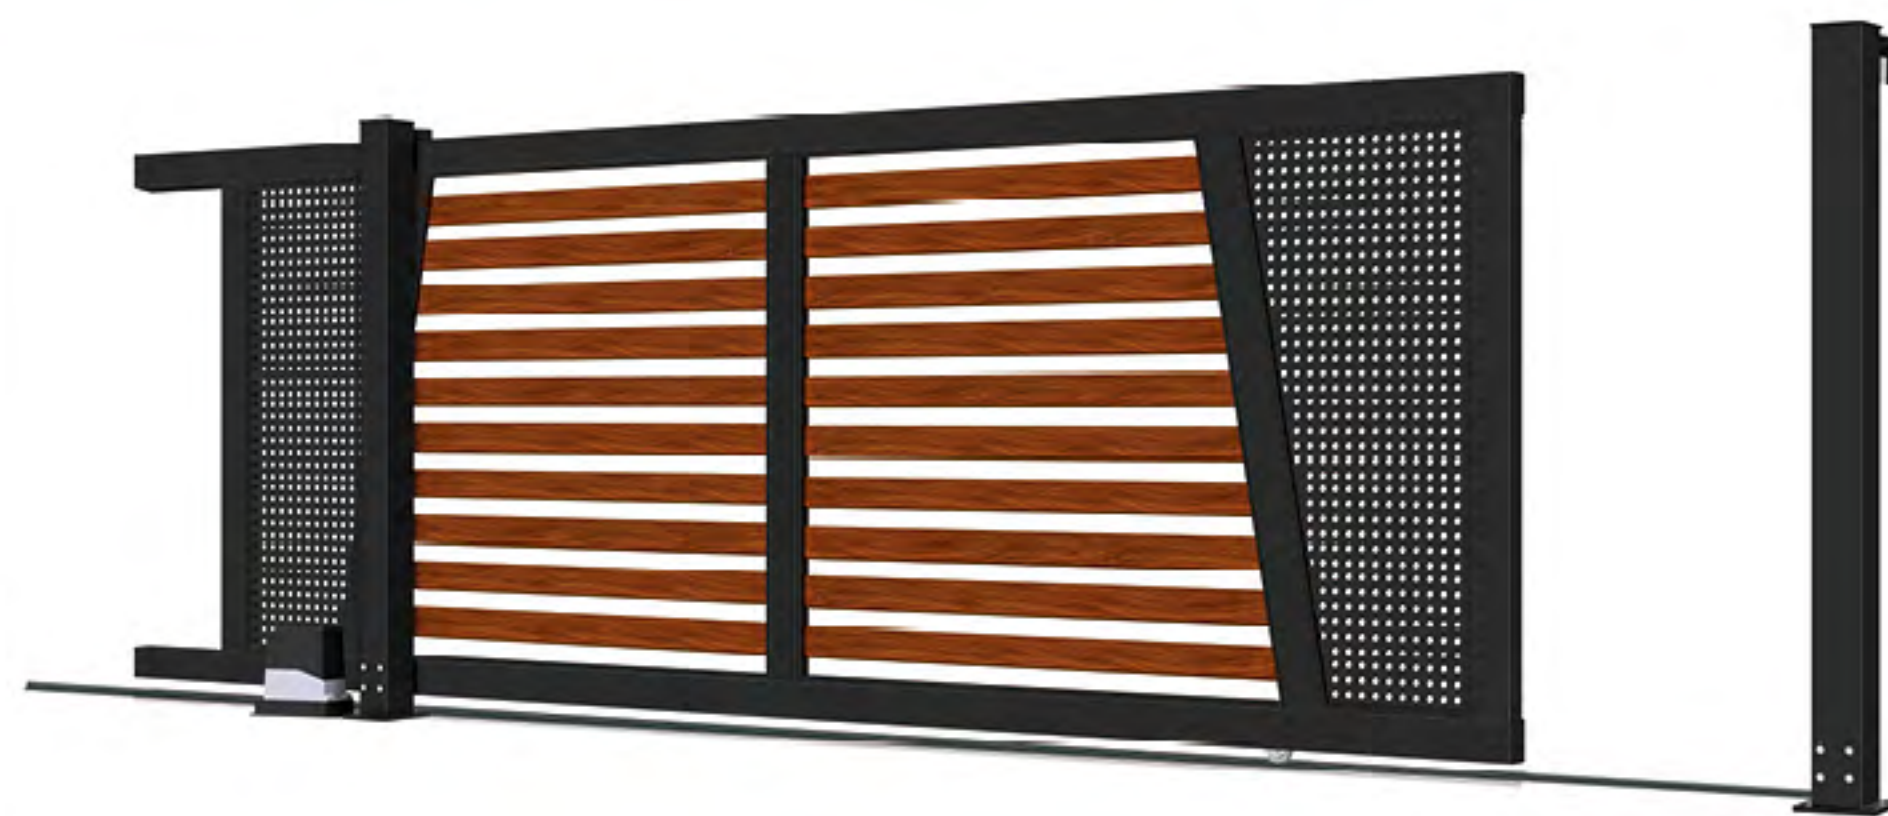

### 每道工序、环节，都有一群兢兢业业的人把控

门体采用铝型材制造而成，不生锈，无焊接，精良的拼接设计，简单的结构形式，性能卓越。安装简便，适应性强，电机过载保护。手动离合，运行稳定、安静、顺畅、安全性能高，故障率极低。

Every process and craftsmanship is controlled by experienced craftsmen.

The door gate is made of aluminum profile, no rust, no welding, sophisticated splicing design, simple structure and excellent performance. Easy installation, strong adaptability, motor overload protection. Manual clutch, stable, quiet, smooth operation, high safety performance, and extremely low failure rate.

IHM-PY029

Standard Sliding Gate  
平移门系列

IHOME 爱家·平移门系列

采用优质工业级 6063-T5 铝材拼装铆接而成，结构严密，安装简单，操作简便。  
门体采用螺丝隐藏式结构设计，既牢固又美观大气。  
净空长度按具体工程项目要求和个性化需求，为您量身定制。

Excellent industrial-grade aluminum alloy 6063-T5 adopts reasonable structure and unique design. Assembling and riveted gate bodies are easy to install.  
Hidden screw structure supplies you with solid, dustproof and generous.  
Exclusive made to your clearance opening measurements according to real project.