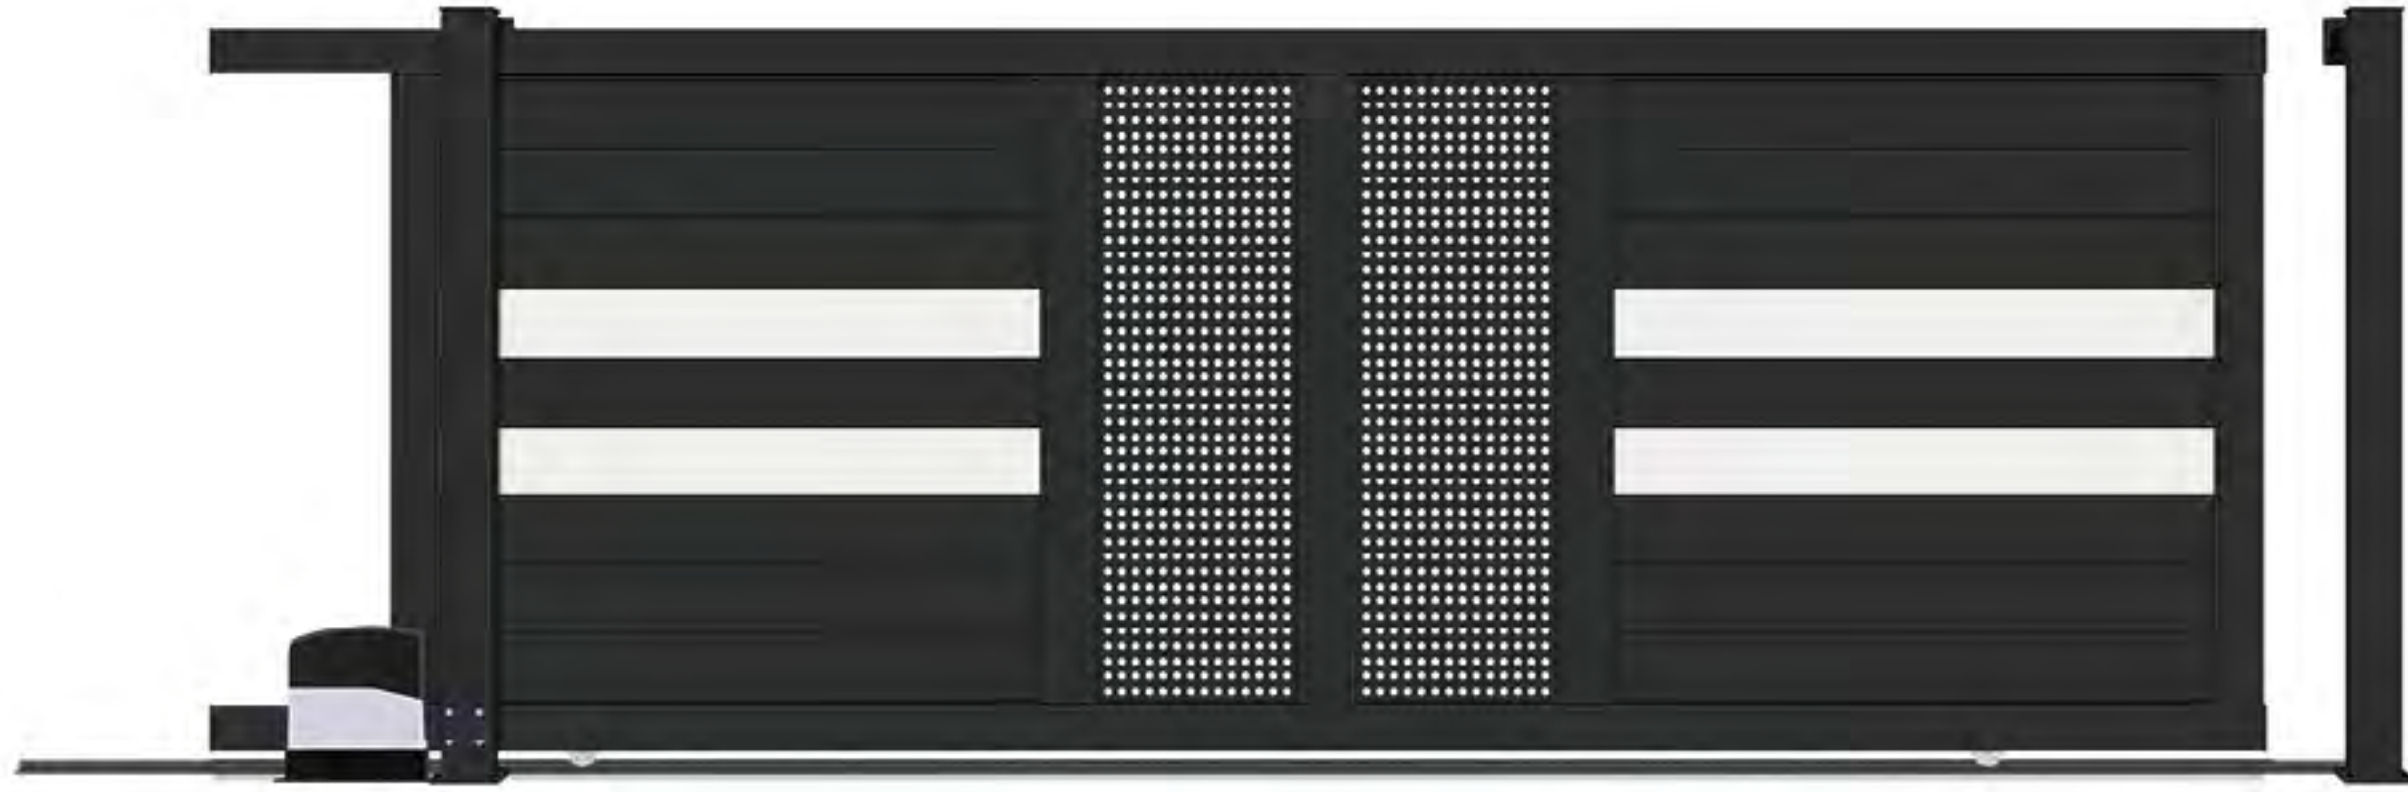

IHM-PY022

Standard Sliding Gate
平移门系列

不同的色彩，孔洞与线条的汇合，
营造出不一样的艺术效果

The combination of different colors, holes and lines
creates a different artistic effect