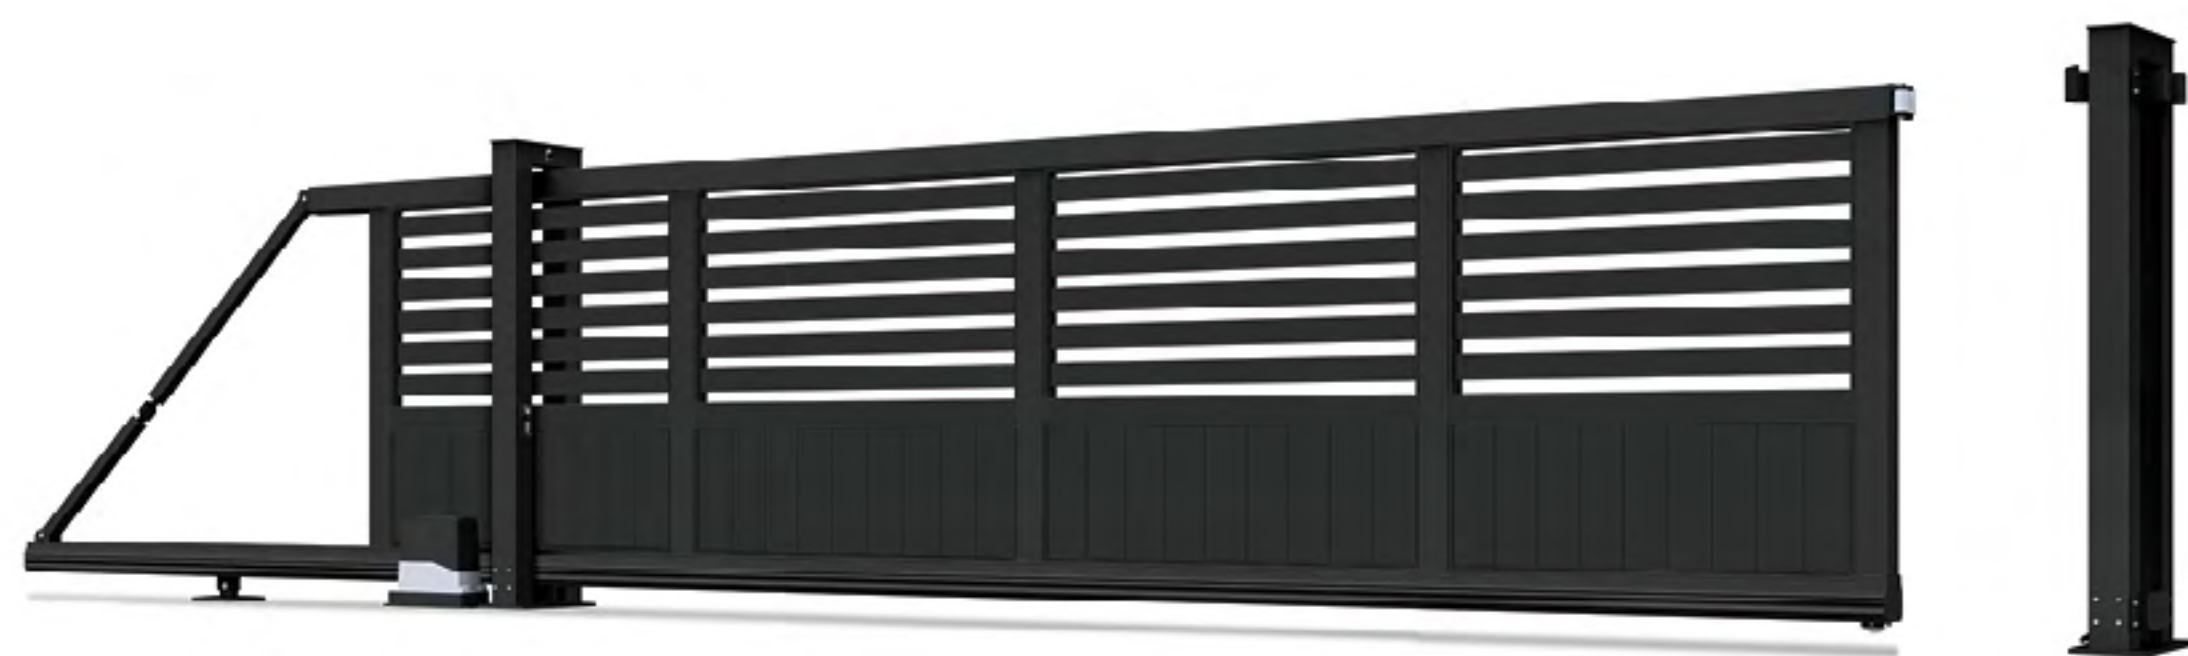

IHM-XF019

Cantilever Sliding Gate
悬浮门系列