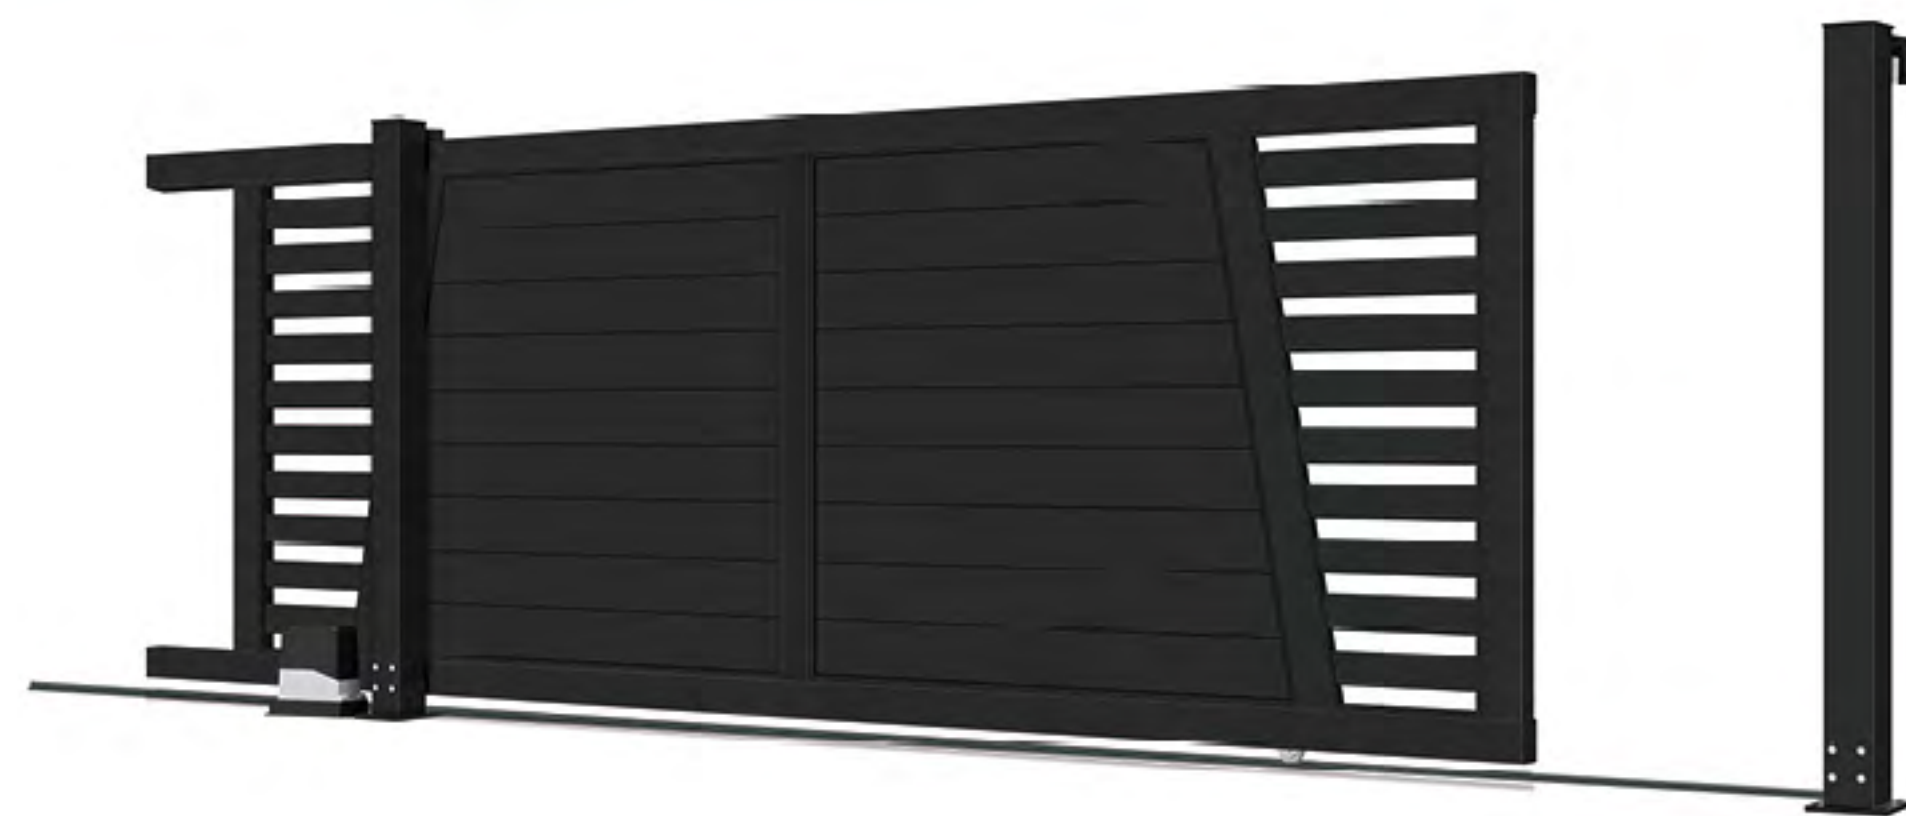

IHM-PY029

Standard Sliding Gate
平移门系列

IHOME 爱家·平移门系列

采用优质工业级 6063-T5 铝材拼装铆接而成，结构严密，安装简单，操作简便。
门体采用螺丝隐藏式结构设计，既牢固又美观大气。
净空长度按具体工程项目要求和个性化需求，为您量身定制。

Excellent industrial-grade aluminum alloy 6063-T5 adopts reasonable structure and unique design. Assembling and riveted gate bodies are easy to install.
Hidden screw structure supplies you with solid, dustproof and generous.
Exclusive made to your clearance opening measurements according to real project.