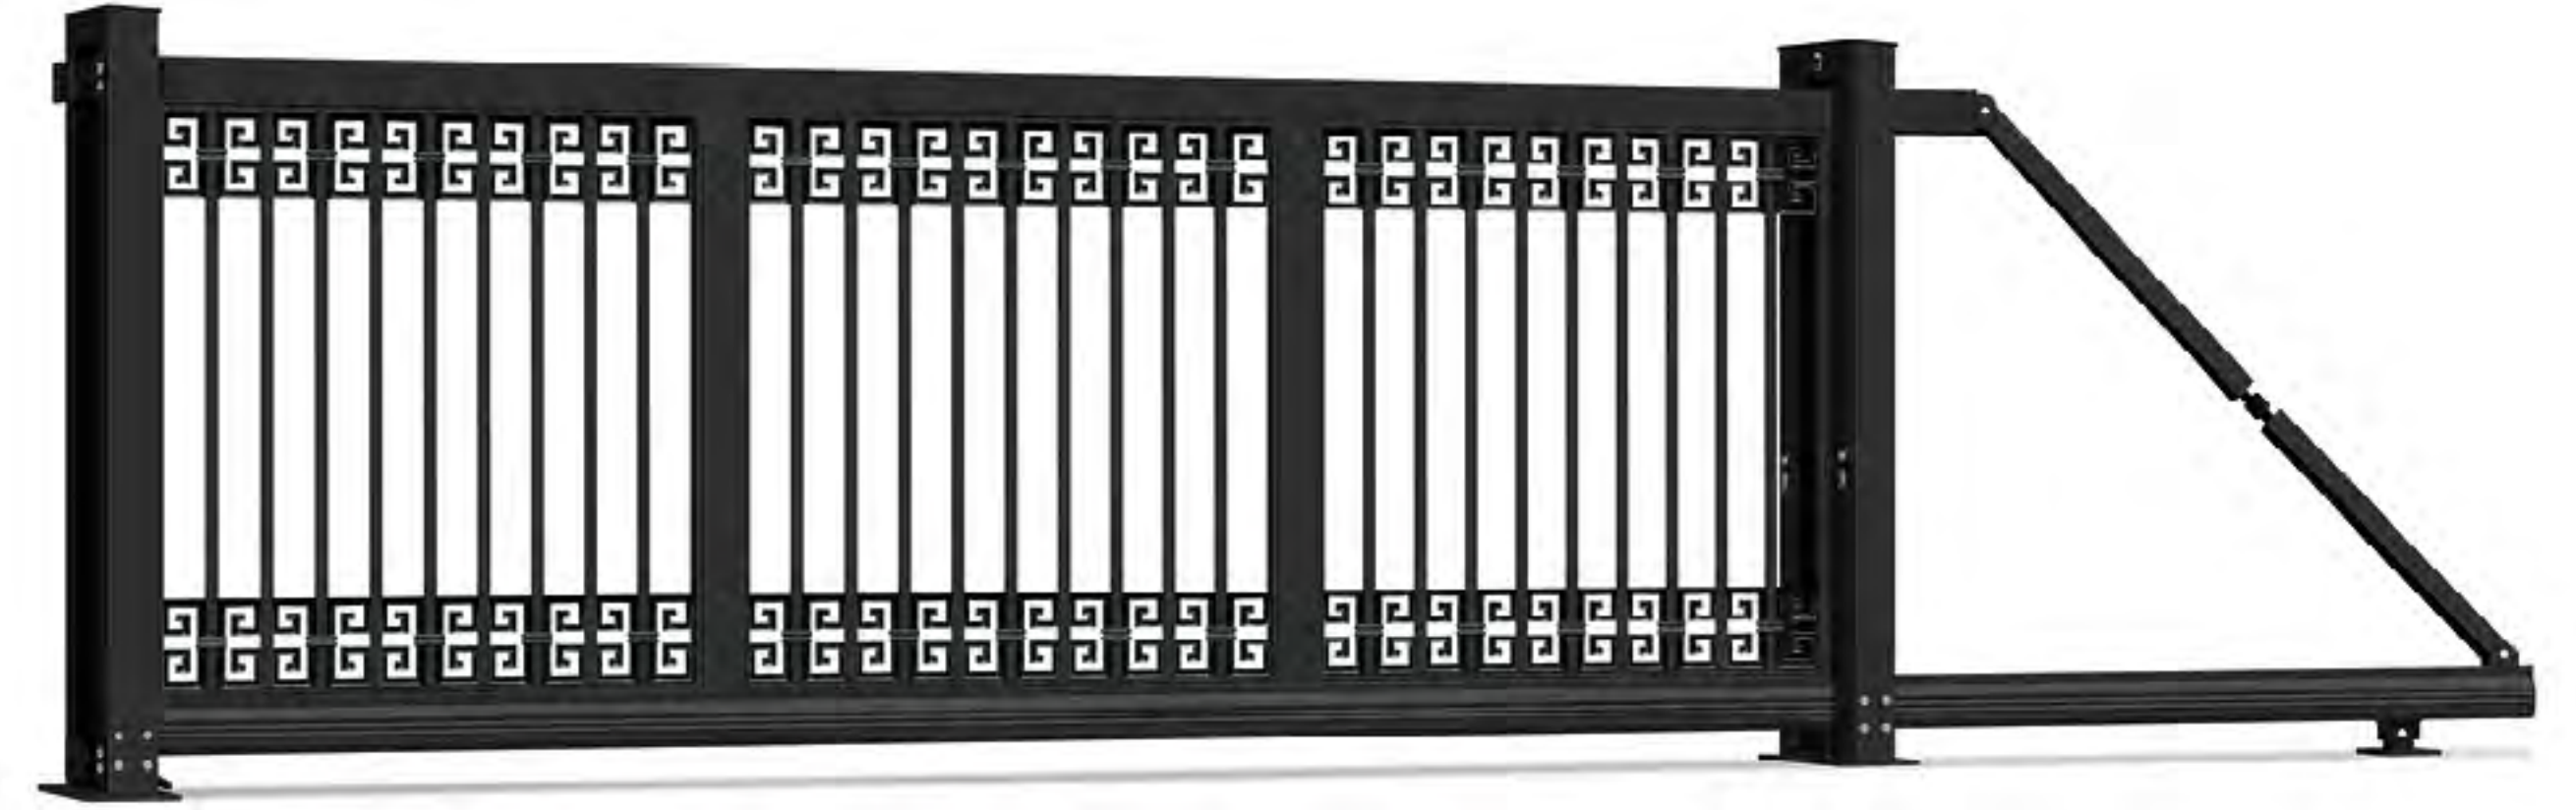

IHM-XF034

Cantilever Sliding Gate
悬浮门系列

精选铸铝门花为大门增添艺术气息
Casting aluminum ornament makes your courtyard gate artistic characteristics and attractive.