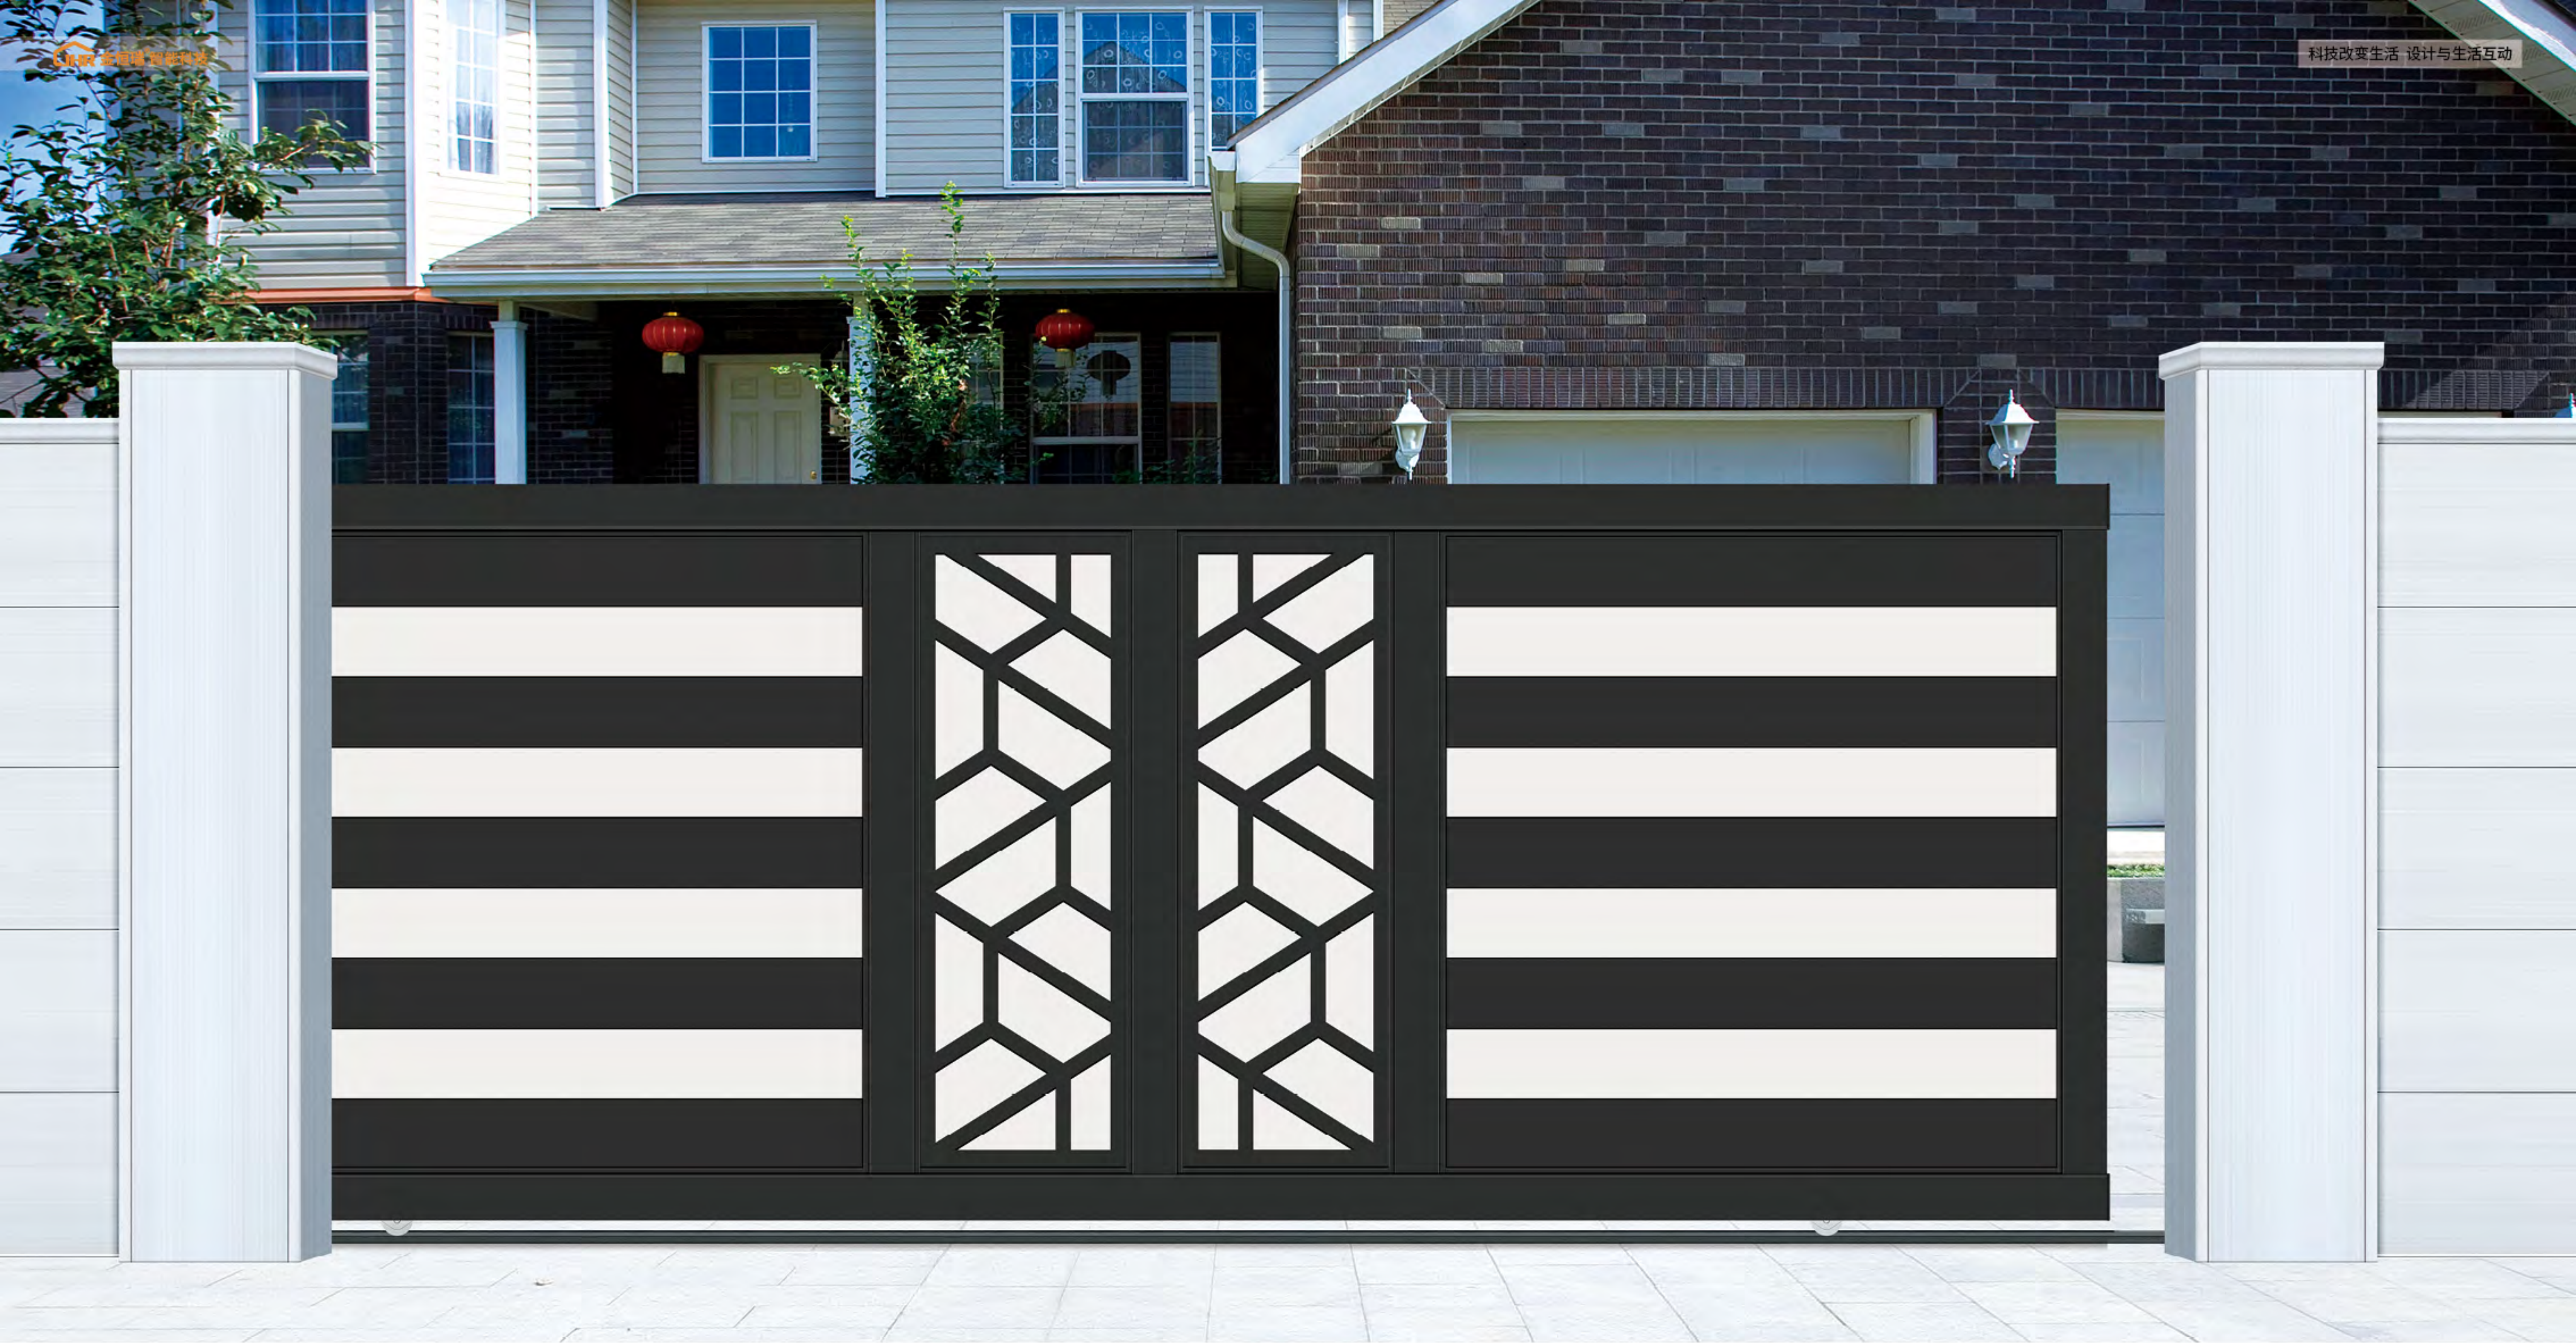

IHM-PY037
Standard Sliding Gate
平移门系列