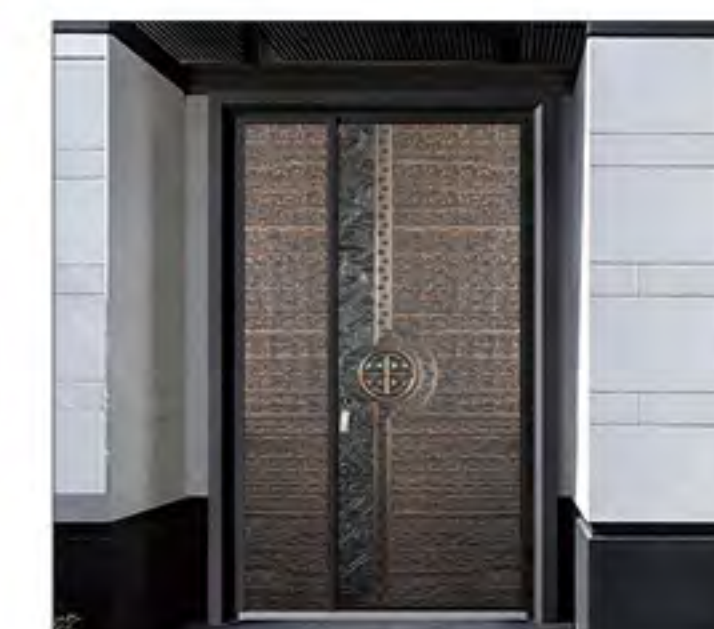

栏杆 BALCONY RAILING