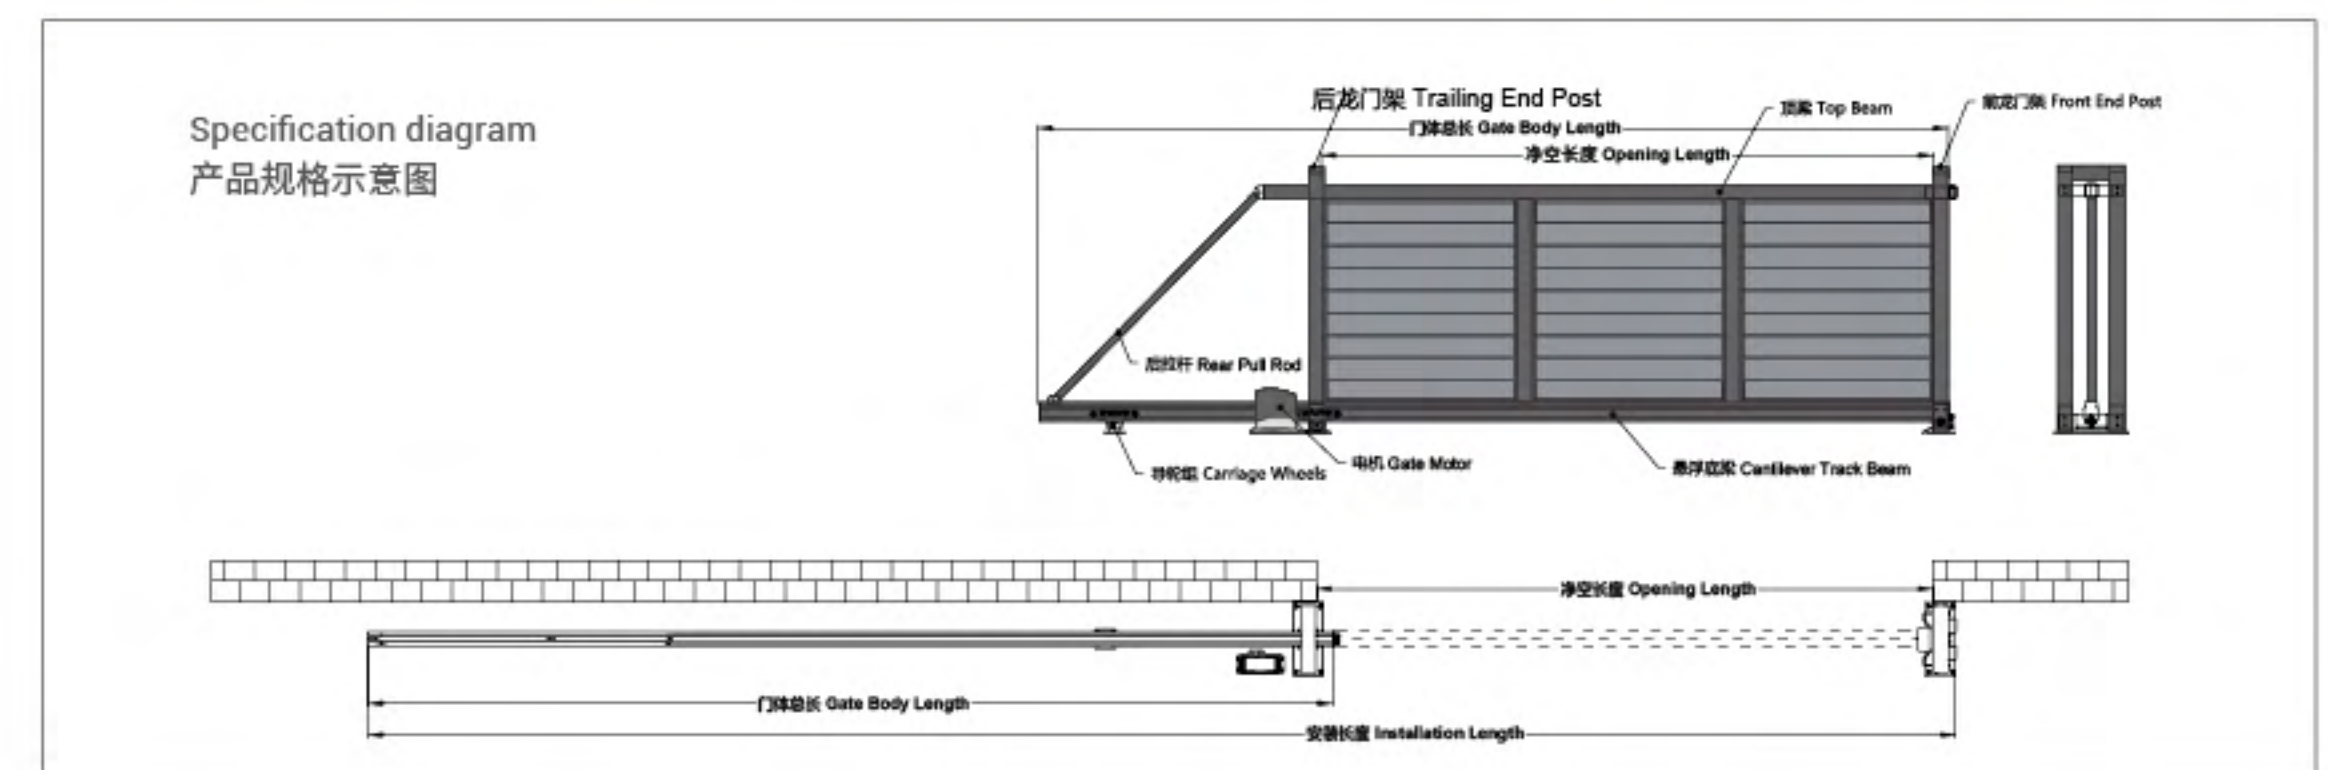

IHM-XF013

Cantilever Sliding Gate
悬浮门系列