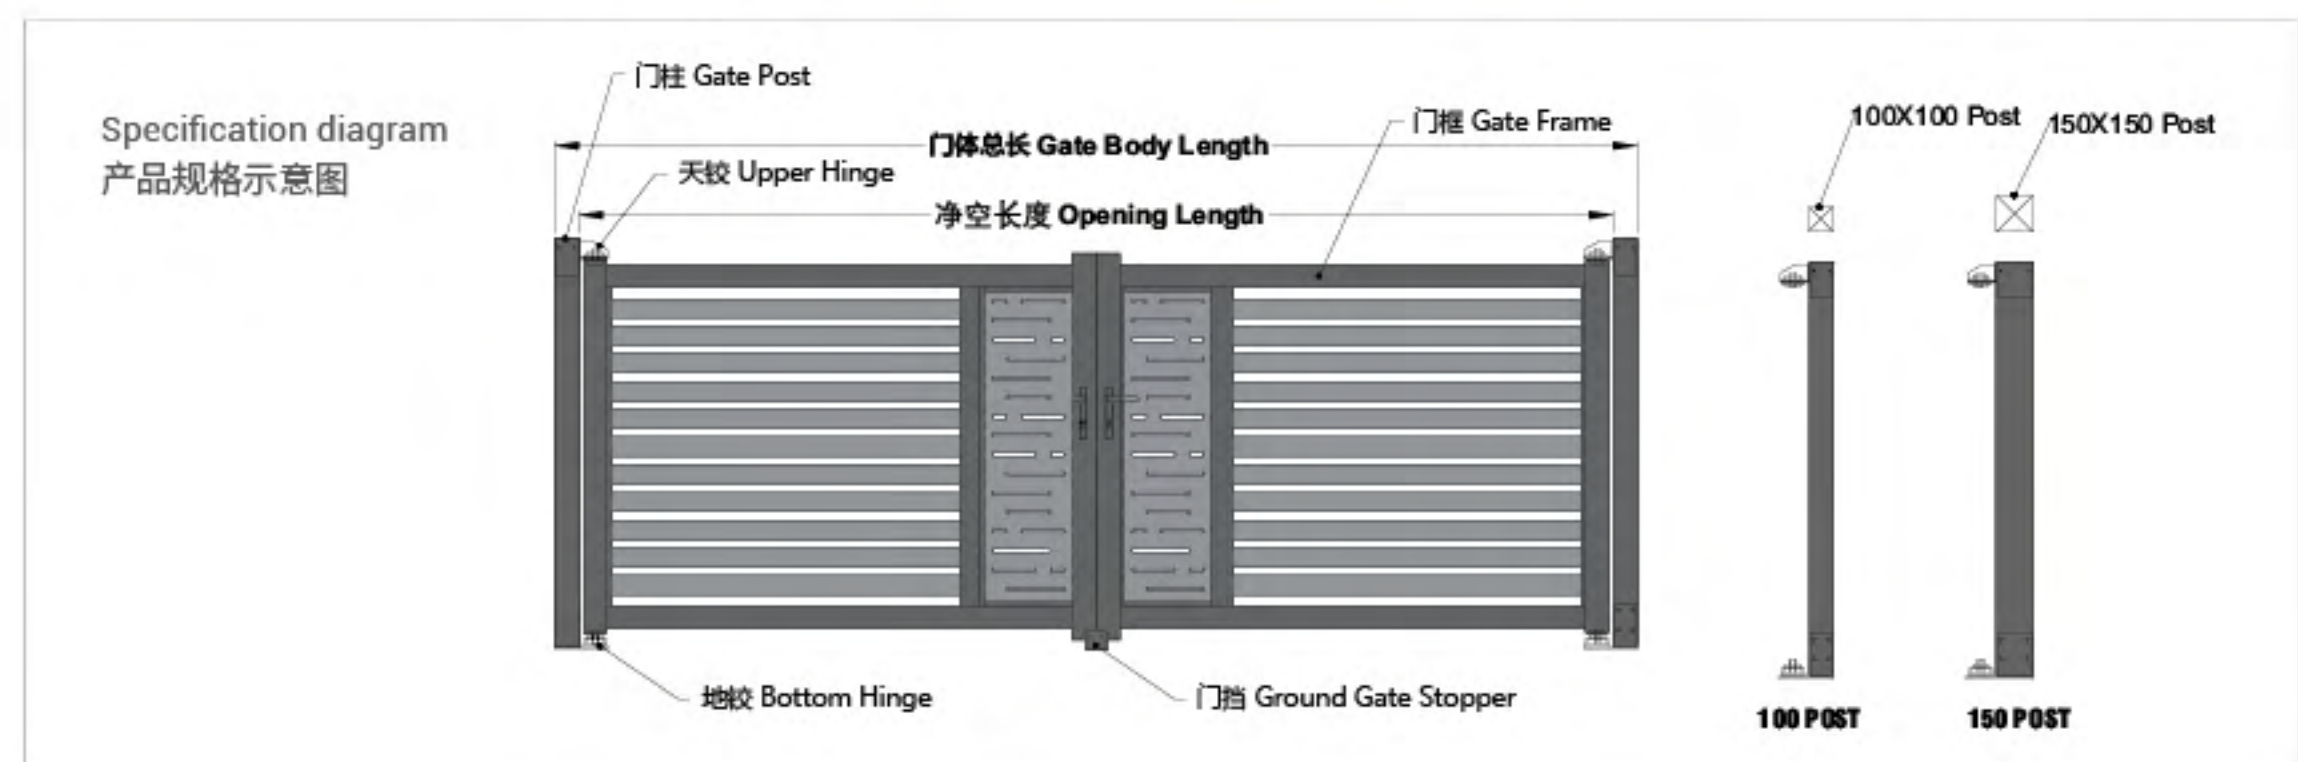

IHM-PK024

Swing Gate
平开门系列