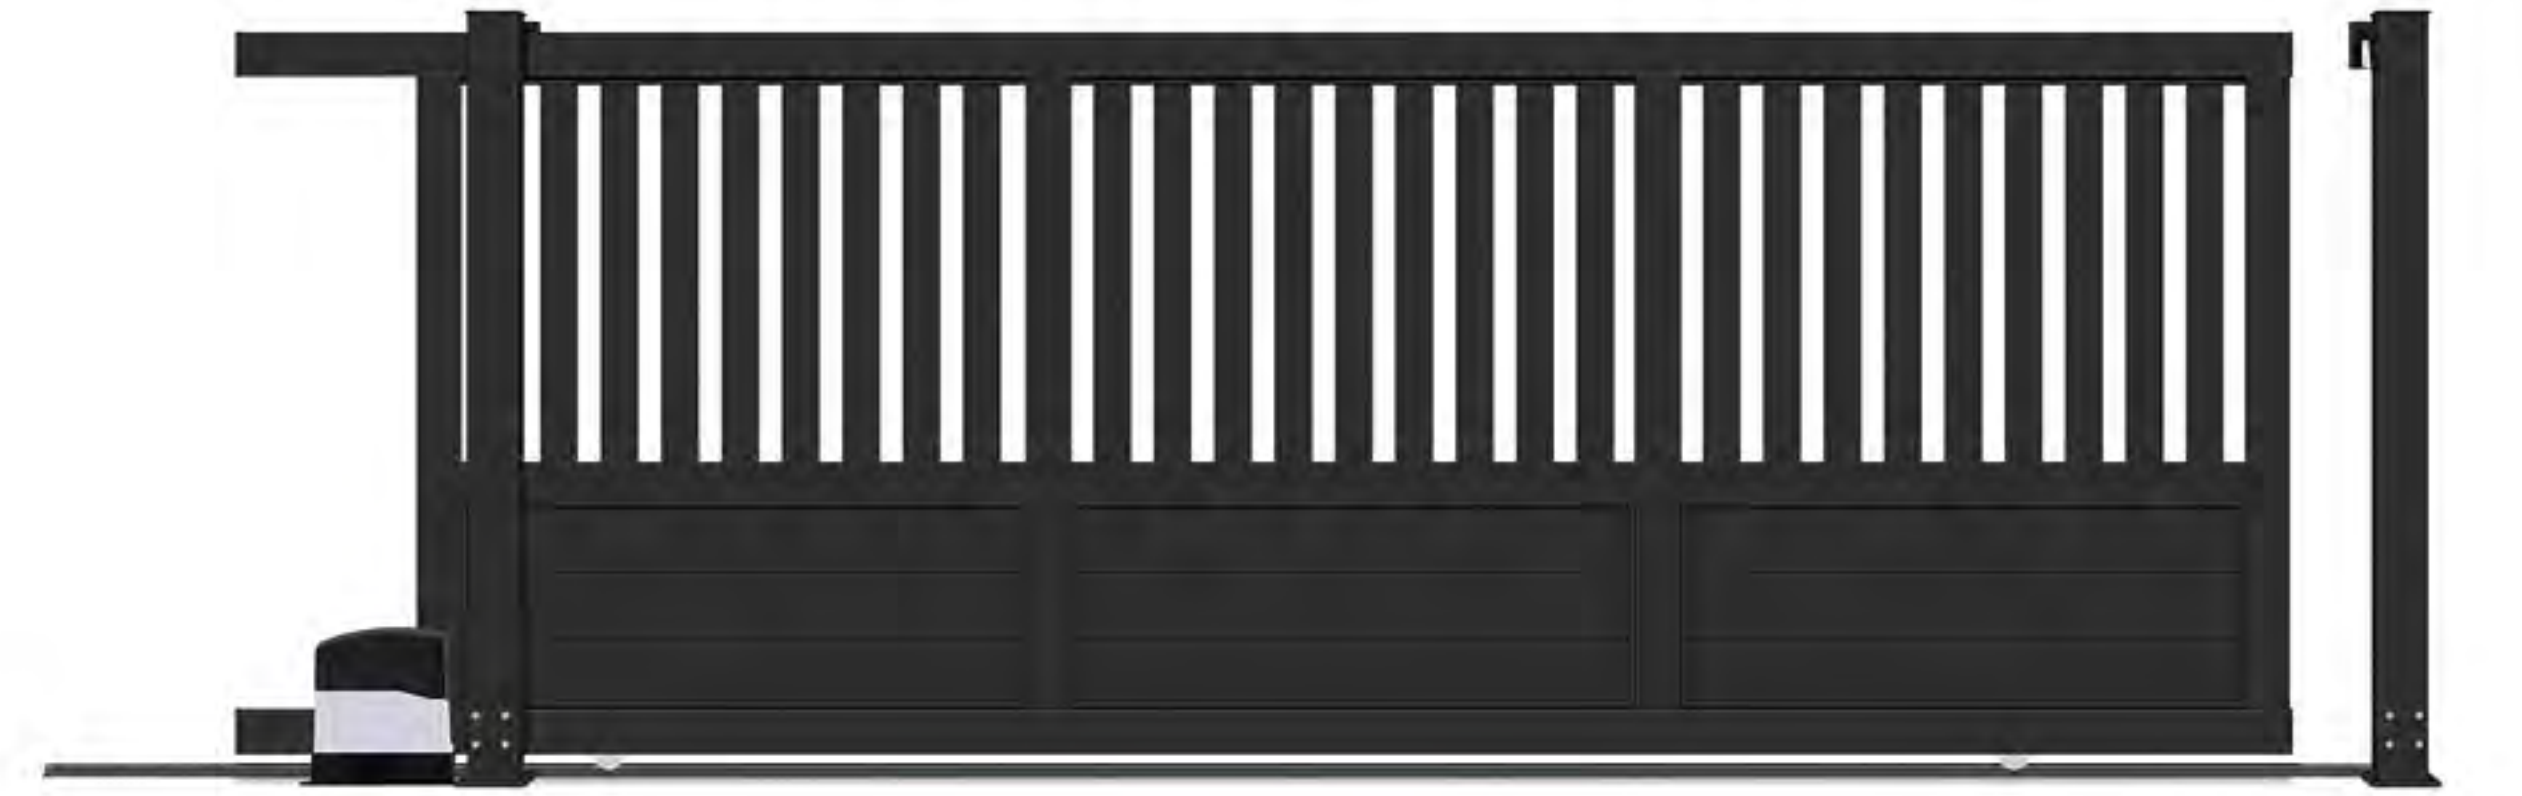

### IHM-PY035

Standard Sliding Gate  
平移门系列

简洁，大气的装饰让产品本身更具独特的艺术魅力  
A concise, majestic, and straightforward decorative makes the product itself a more unique artistic charm

### IHM-PY012

Standard Sliding Gate  
平移门系列

朴素的线条，带出生活简约的美  
Simple lines, gently bring out the simple beauty of life