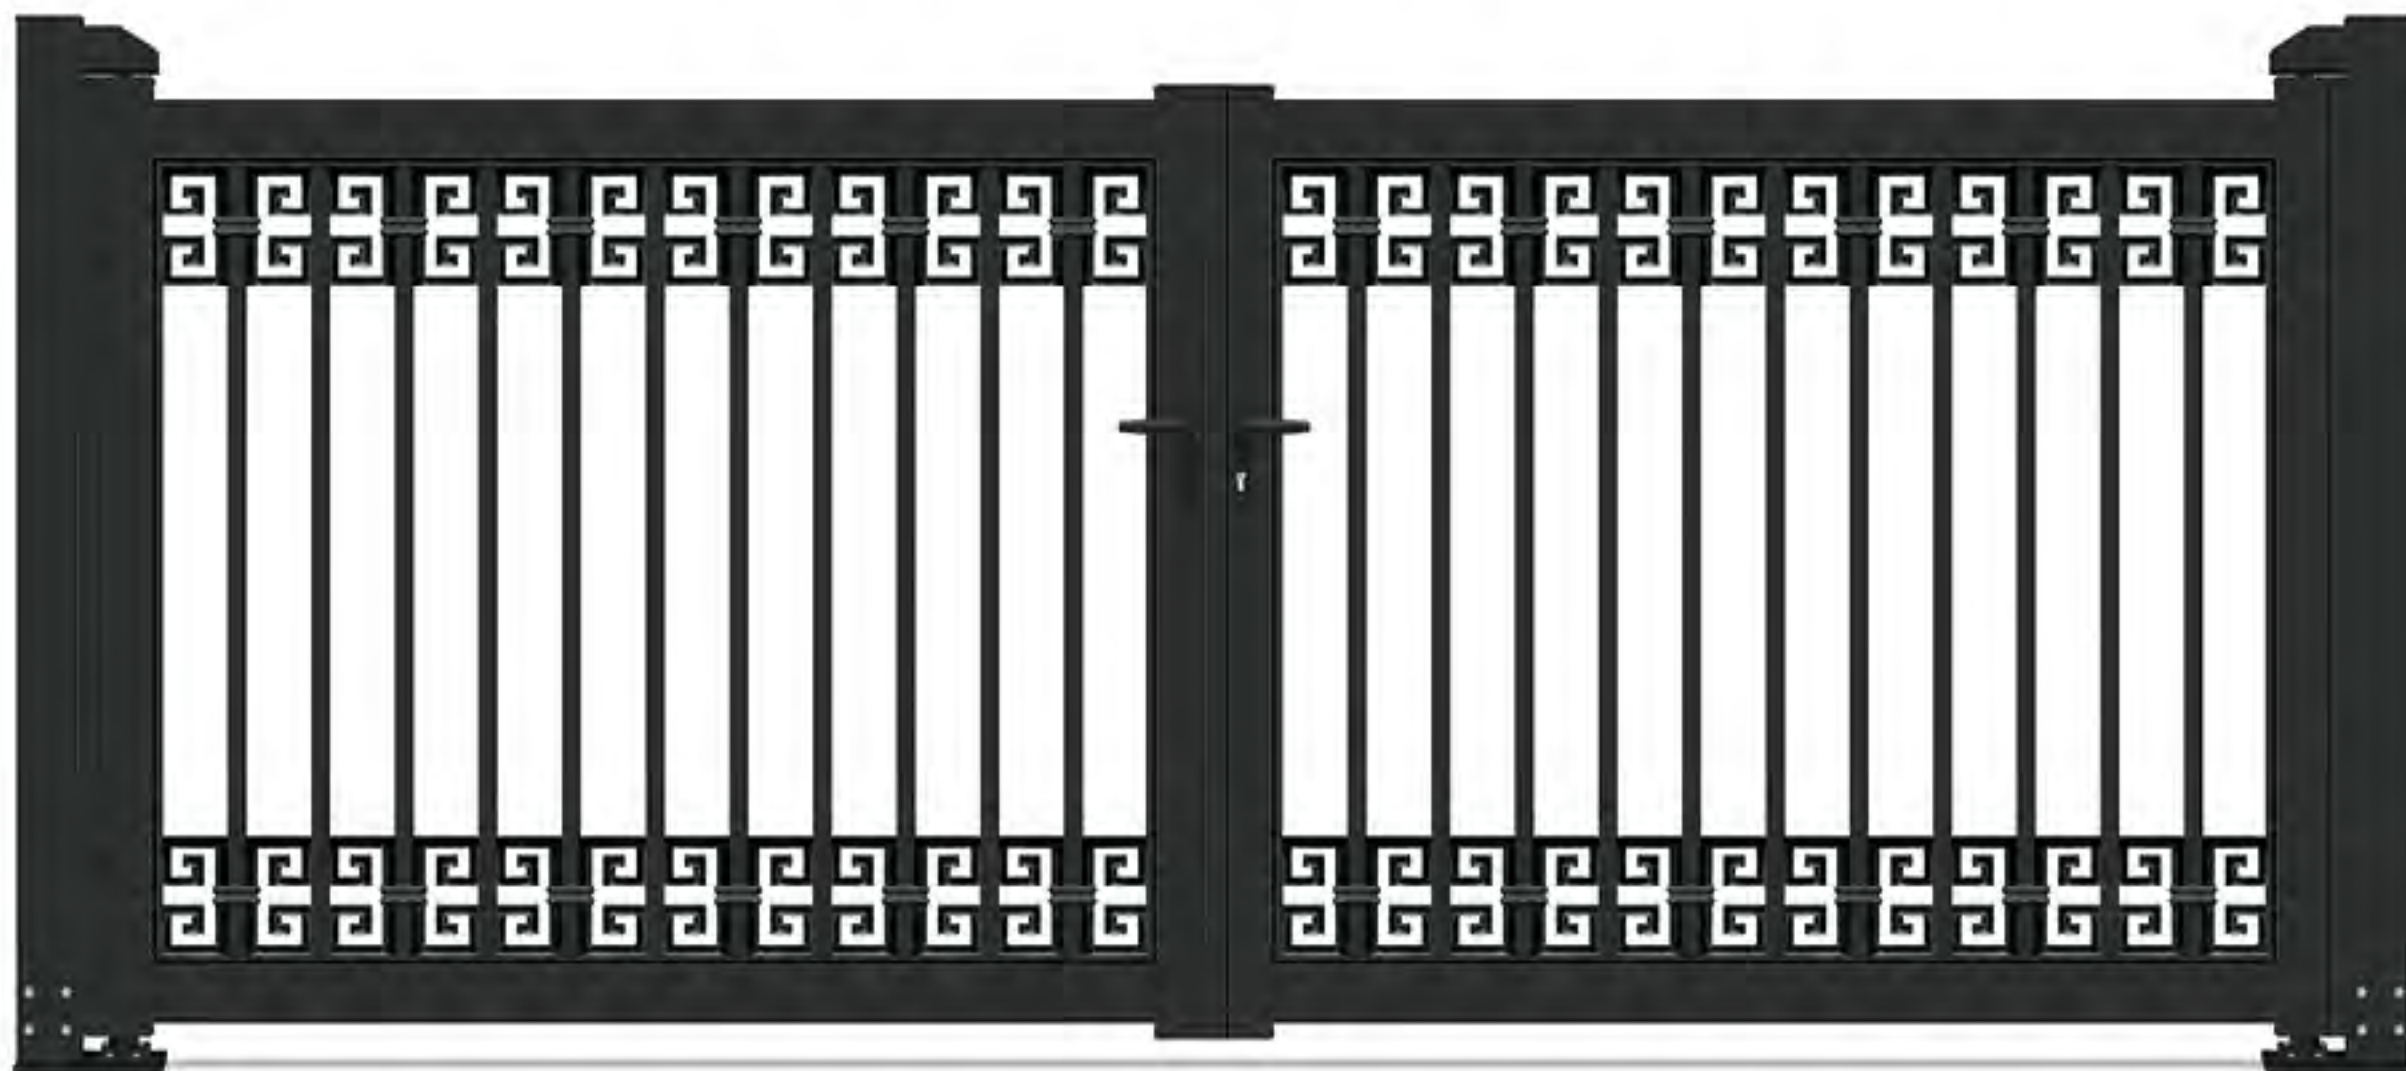

IHM-PK034

Swing Gate
平开门系列

透过线条和色彩，在空间内尽情地挥洒铝艺的典雅

Elegance of aluminum is shown in the space through lines and colors.