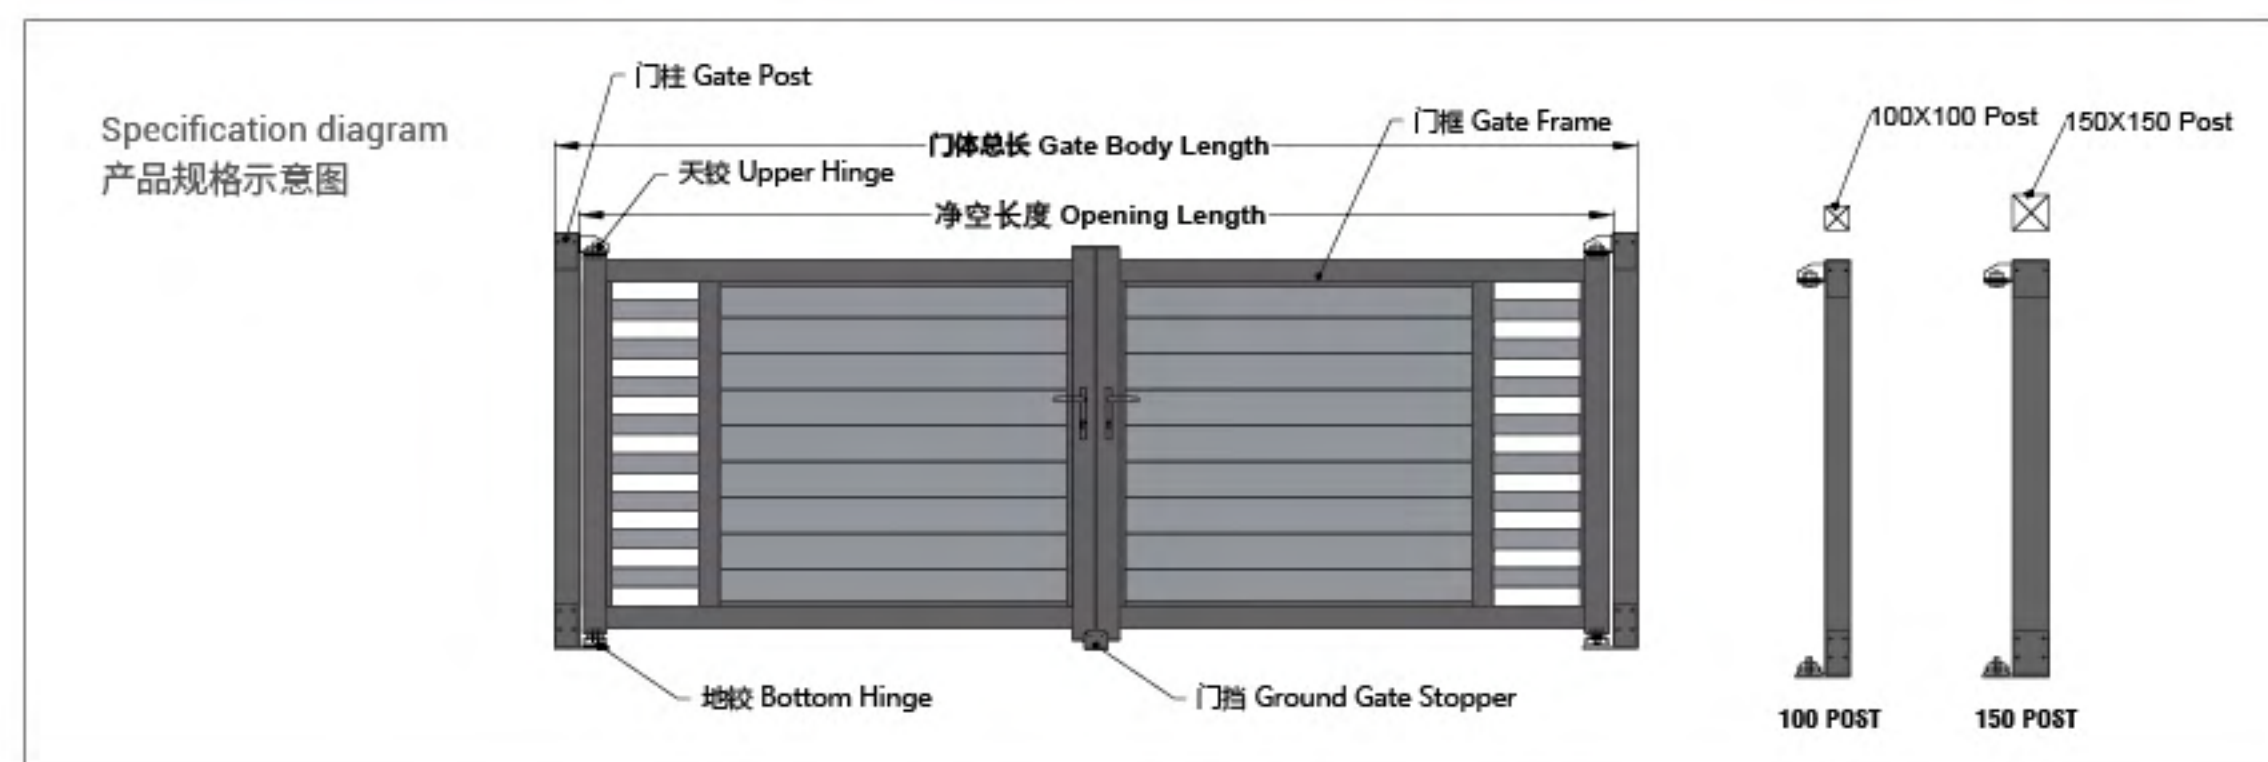

IHM-PK017

Swing Gate
平开门系列