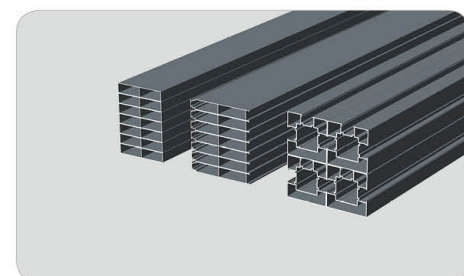

## PROFESSIONAL MANUFACTURER of Premium Aluminum Products

Gates | Fences | Pergolas | Carports | Gazebos | Entry Doors

☎ 400-885-6385  
☎ +86-135 4366 9385  
☎ +86-757 8378 7525  
✉ sales@jhrtech.com  
🌐 www.jhrtech.com (CN)  
🌐 www.jhrgate.com (EN)

CN Web

EN Web

Color Options

Disassembled Slat

Assembled Louver

Welded Panel

- Made of high-strength aluminum alloy, sturdy and durable.
- Electrostatic powder coated for enhanced weather resistance; color options available.
- Various styles available, customizable to meet different design preferences.