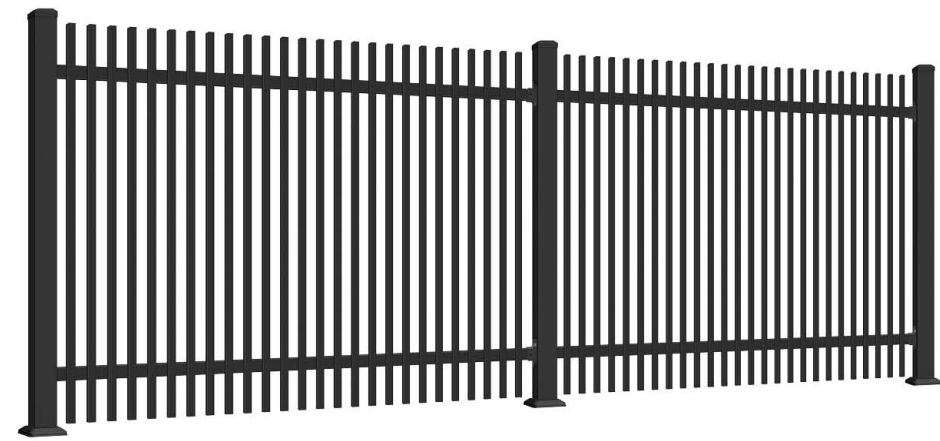

JHR FENCE | IHOME  
Model Number | DIY-WL8118

JHR FENCE | IHOME  
Model Number | DIY-WL8121

JHR FENCE | IHOME  
Model Number | WLD-WL8213

JHR FENCE | IHOME  
Model Number | DIY-WL8119

JHR FENCE | IHOME  
Model Number | WLD-WL8211

CN Web

EN Web

Color Options

Disassembled Slat

Assembled Louver

Welded Panel

- Made of high-strength aluminum alloy, sturdy and durable.
- Electrostatic powder coated for enhanced weather resistance; color options available.
- Various styles available, customizable to meet different design preferences.