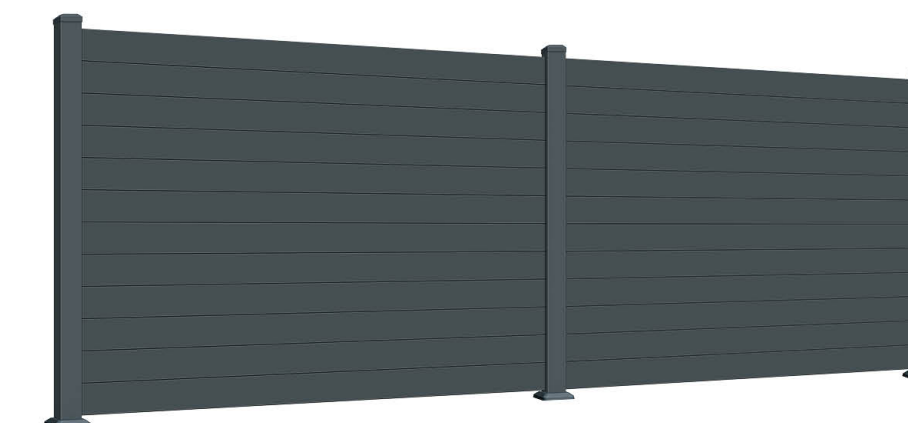

JHR FENCE | IHOME
Model Number | DIY-WL8117

• Product images shown in this catalog are for style reference only. Actual products may vary by specification. Please contact us for detailed styles and dimensions.
• Due to printing limitations, colors of product images may differ from the actual products. Please refer to the physical product.
• Producing one ton of paper consumes nine trees. Please help protect the environment and conserve resources – it starts with you and me.
• Our company reserves the right of final interpretation of all content in this catalog.

PROFESSIONAL MANUFACTURER of Premium Aluminum Products

Gates | Fences | Pergolas | Carports | Gazebos | Entry Doors

☎ 400-885-6385
☎ +86-135 4366 9385
☎ +86-757 8378 7525
✉ sales@jhrtech.com
🌐 www.jhrtech.com (CN)
🌐 www.jhrgate.com (EN)

CN Web

EN Web

- Made of high-strength aluminum alloy, sturdy and durable.
- Electrostatic powder coated for enhanced weather resistance; color options available.
- Various styles available, customizable to meet different design preferences.

- Easy to install, offering a DIY-friendly experience.
- Eco-friendly, pest-free, non-polluting, and recyclable.
- High quality, resistant to aging, and maintenance-free for long-term use.