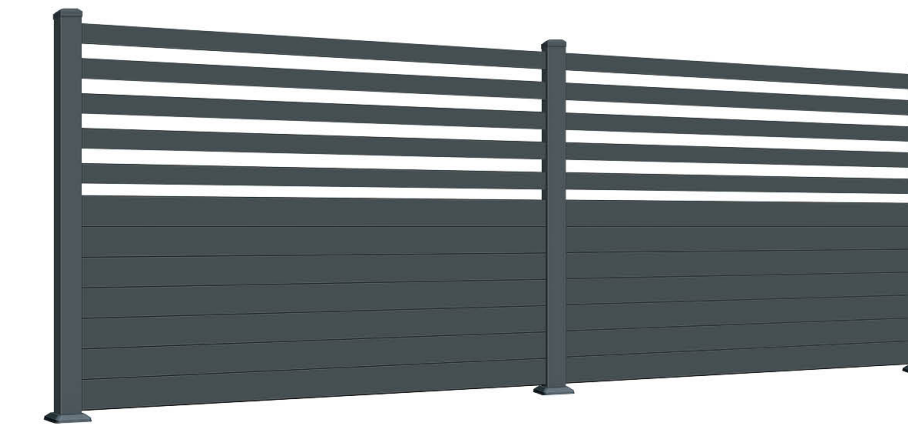

# IHOME *COURTYARD* BOUNDARY FENCE

CUSTOMIZED MADE  
FACTORY DIRECT  
QUALITY ASSURED

JHR FENCE | IHOME  
Model Number | DIY-WL8112

JHR FENCE | IHOME  
Model Number | DIY-WL8115

JHR FENCE | IHOME  
Model Number | DIY-WL8113