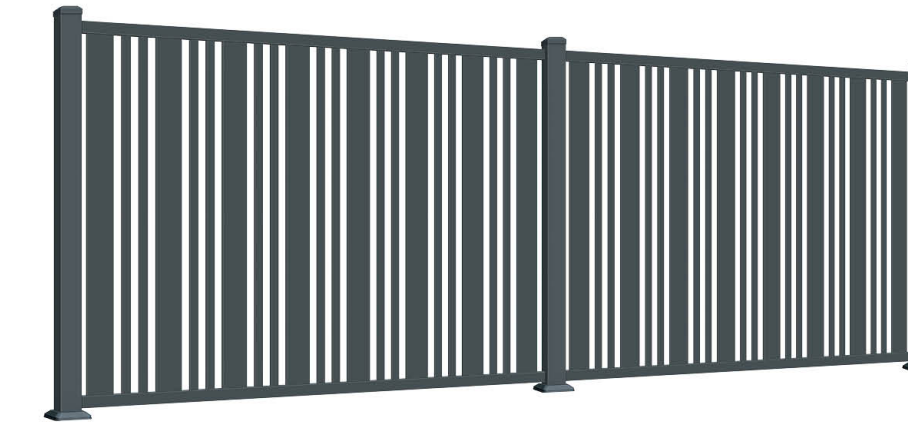

JHR FENCE | IHOME
Model Number | DIY-WL8115