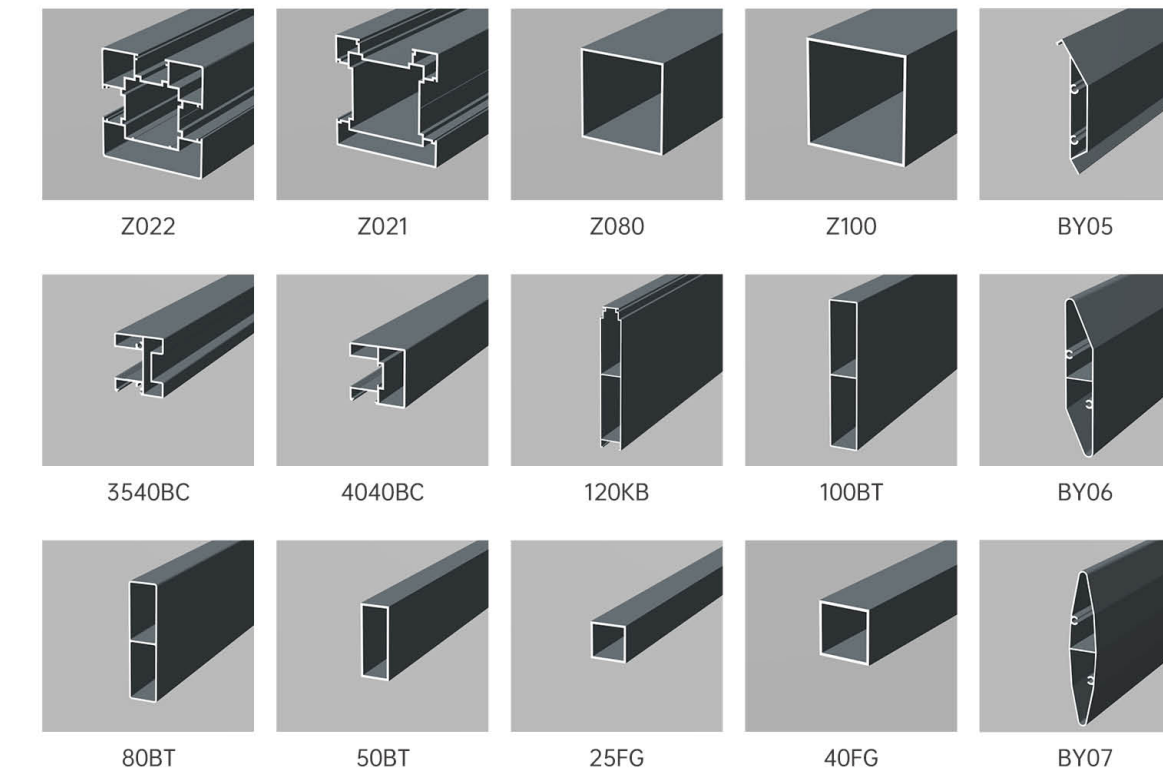

Materials Collection