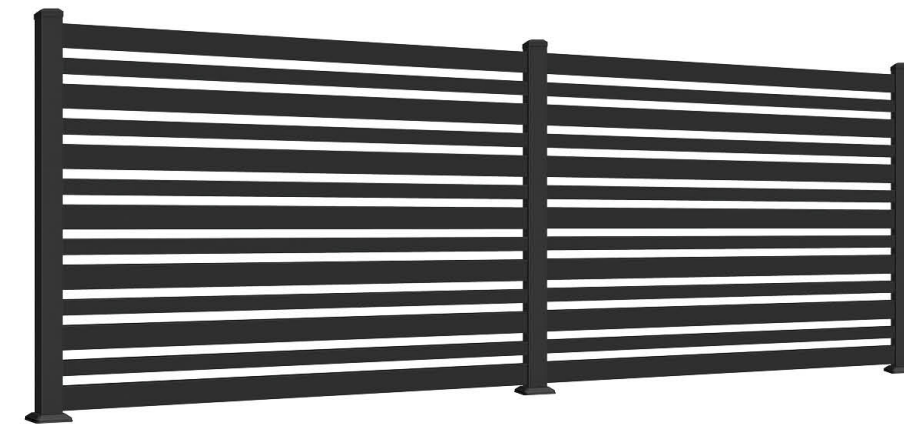

JHR FENCE | IHOME
Model Number | DIY-WL8113