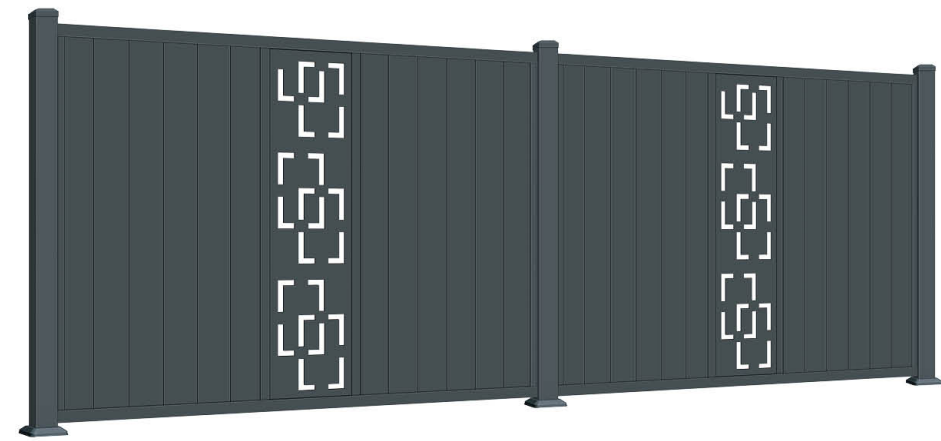

JHR FENCE | IHOME  
Model Number | DIY-WL8118

JHR FENCE | IHOME  
Model Number | DIY-WL8121

JHR FENCE | IHOME  
Model Number | WLD-WL8213

JHR FENCE | IHOME  
Model Number | DIY-WL8119

JHR FENCE | IHOME  
Model Number | WLD-WL8211

JHR FENCE | IHOME  
Model Number | WLD-WL8214

JHR FENCE | IHOME  
Model Number | DIY-WL8120

JHR FENCE | IHOME  
Model Number | WLD-WL8212

JHR FENCE | IHOME  
Model Number | WLD-WL8215

CN Web

EN Web

Color Options

Disassembled Slat

Assembled Louver

Welded Panel

- Made of high-strength aluminum alloy, sturdy and durable.
- Electrostatic powder coated for enhanced weather resistance; color options available.
- Various styles available, customizable to meet different design preferences.