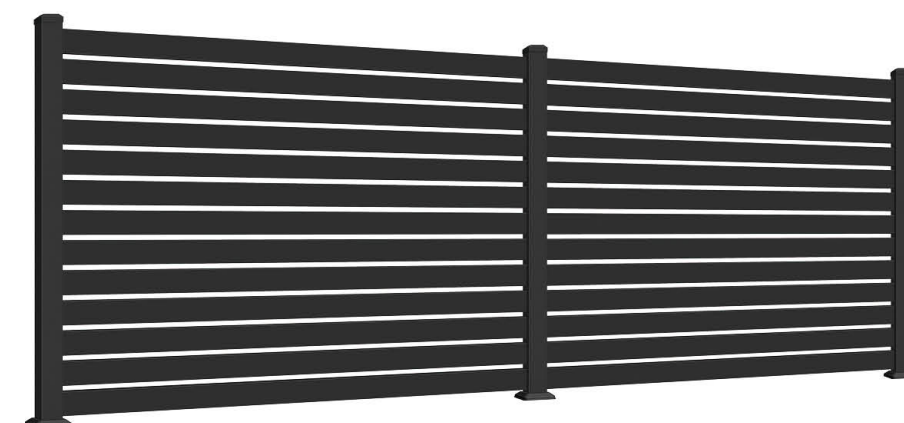

JHR FENCE | IHOME
Model Number | DIY-WL8114