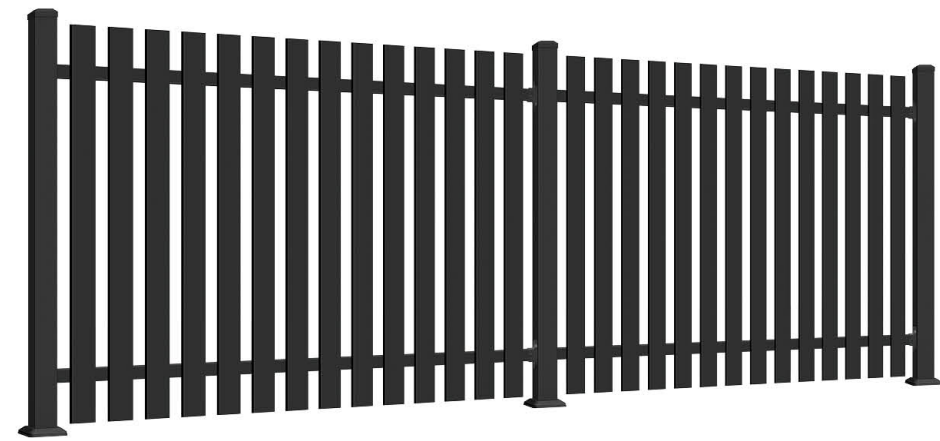

JHR FENCE | IHOME  
Model Number | DIY-WL8118

JHR FENCE | IHOME  
Model Number | DIY-WL8121

JHR FENCE | IHOME  
Model Number | WLD-WL8213

JHR FENCE | IHOME  
Model Number | DIY-WL8119

JHR FENCE | IHOME  
Model Number | WLD-WL8211

JHR FENCE | IHOME  
Model Number | WLD-WL8214

JHR FENCE | IHOME  
Model Number | DIY-WL8120

JHR FENCE | IHOME  
Model Number | WLD-WL8212

JHR FENCE | IHOME  
Model Number | WLD-WL8215

CN Web

EN Web

Color Options

Disassembled Slat

Assembled Louver

Welded Panel

- Made of high-strength aluminum alloy, sturdy and durable.
- Electrostatic powder coated for enhanced weather resistance; color options available.
- Various styles available, customizable to meet different design preferences.