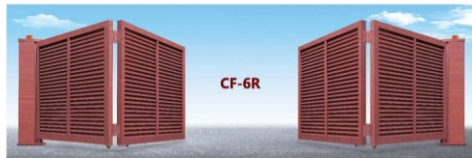

别墅专用推荐产品

CF-6R