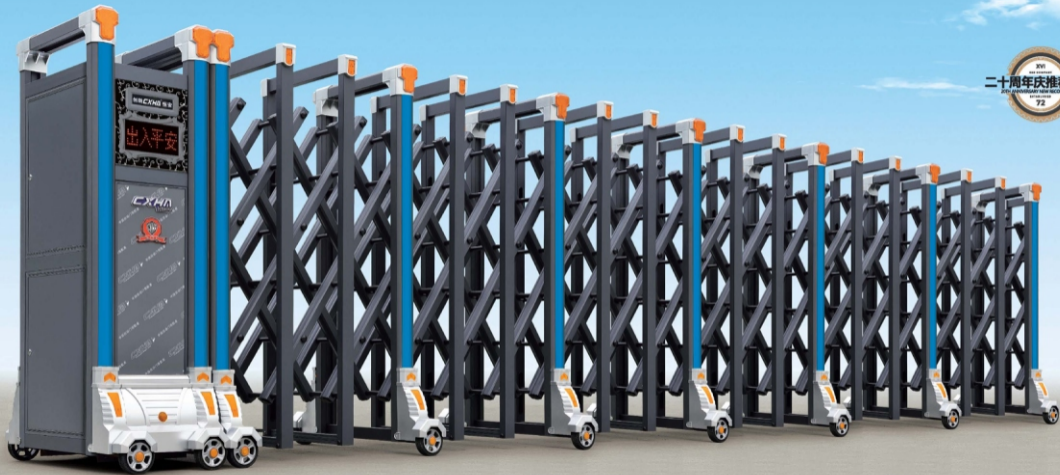

大轮盖

因为追求完美，所以精益求精，在细节处感动您；每一个零件都经过细心的设计，每一项工艺都经过严格的把关，新产品的推出让您看到我们最专业的产品与服务。